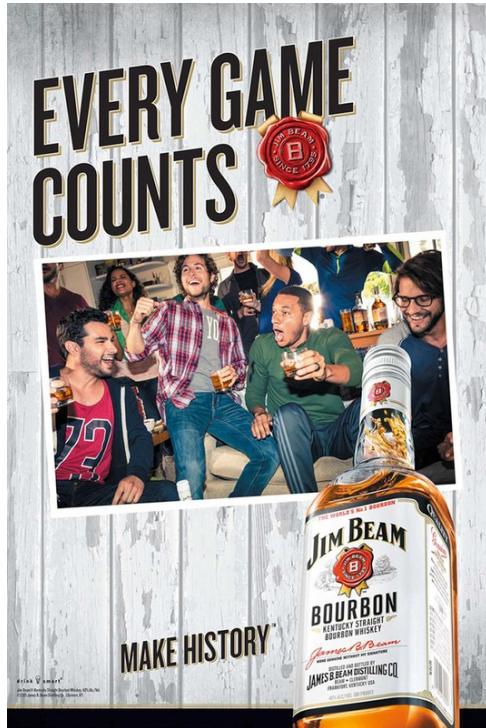

Art Department

Jan Appleton

www.art-dept.com