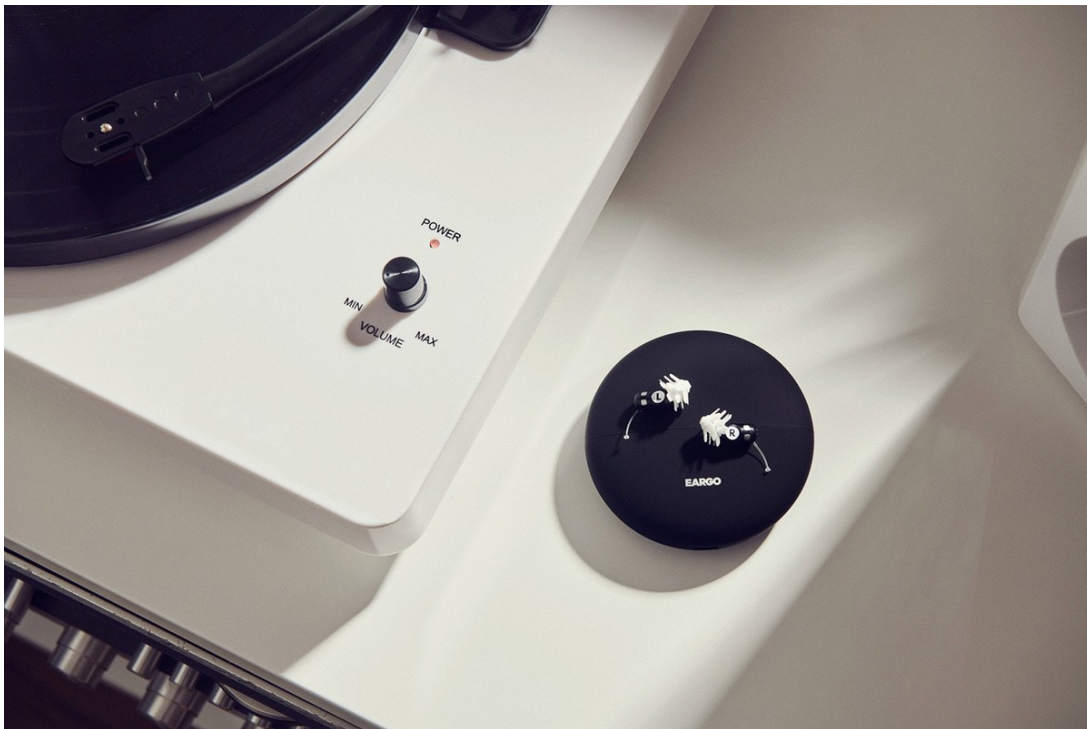

Jan Appleton

www.art-dept.com

Art Department

Jan Appleton

www.art-dept.com

Art Department

LEICA SOFORT
Frame the moment.

The Leica Sofort frames moments with that special something. An instant camera designed to capture the good times we all wish would last forever. As a creative companion, it encourages a fresh way of seeing and a pure approach to photography. One image, totally raw. It's a new take on the instant world - a simple, but stylish tool for everyday life. The Leica Sofort - frame the moment.