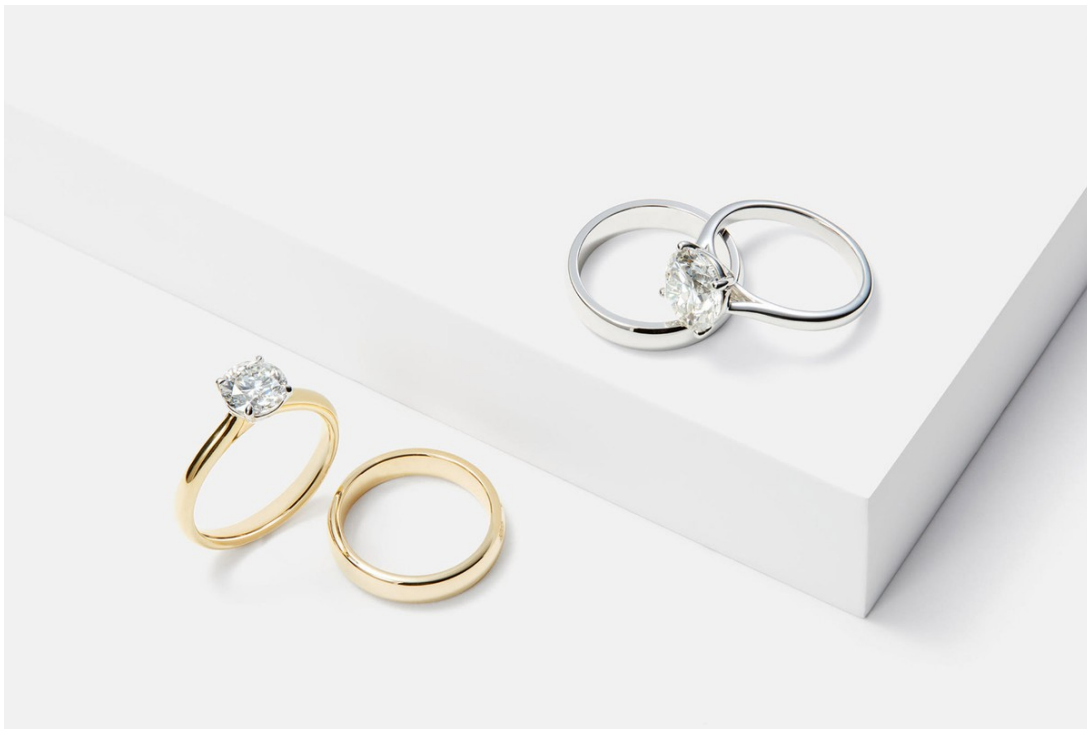

Art Department

Kat Lozhnikova

www.art-dept.com