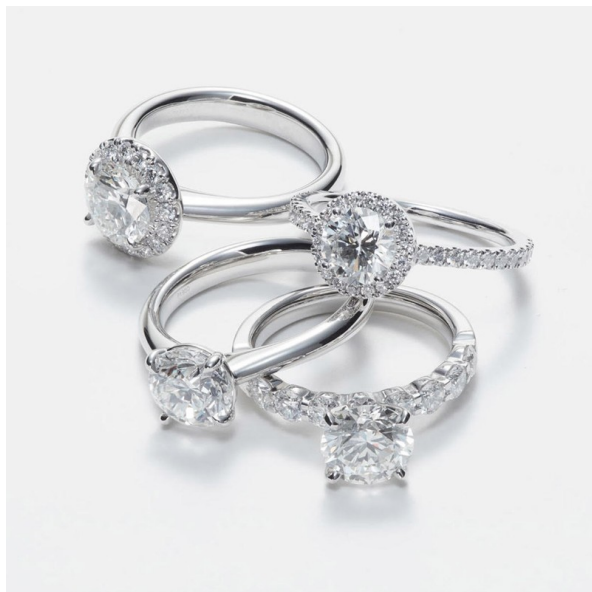

Art Department

Kat Lozhnikova

www.art-dept.com