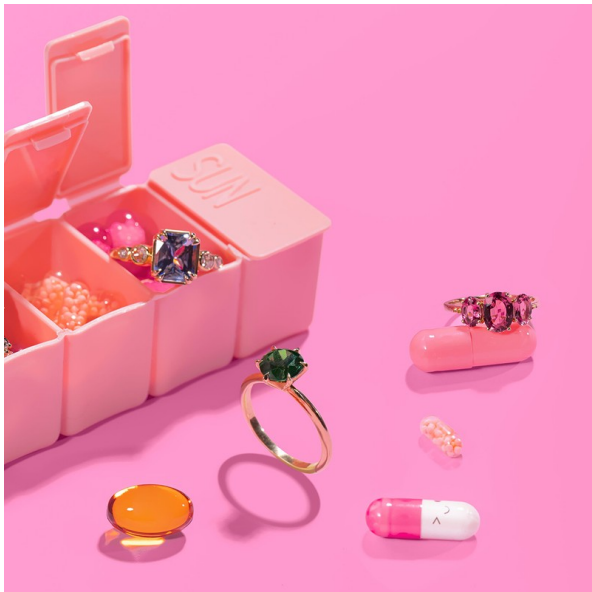

Art Department

Kat Lozhnikova

www.art-dept.com