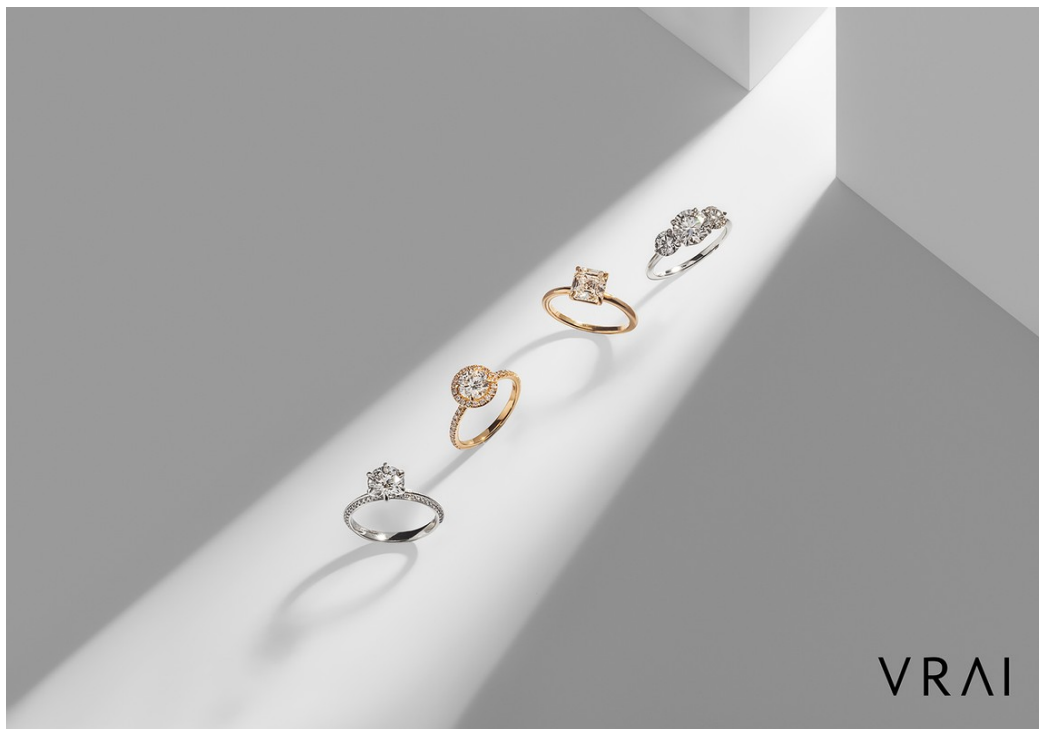

Art Department

Kat Lozhnikova

www.art-dept.com