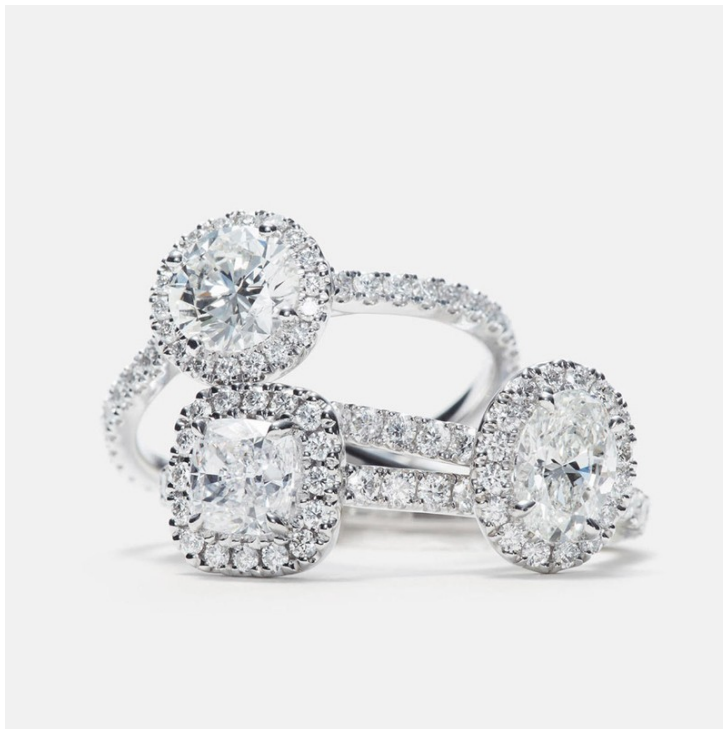

Art Department

Kat Lozhnikova

www.art-dept.com