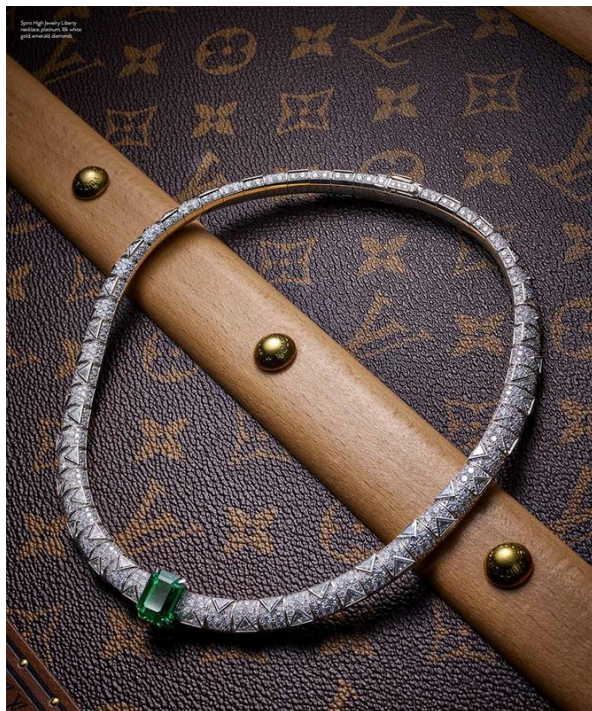

Art Department

Kat Lozhnikova

www.art-dept.com