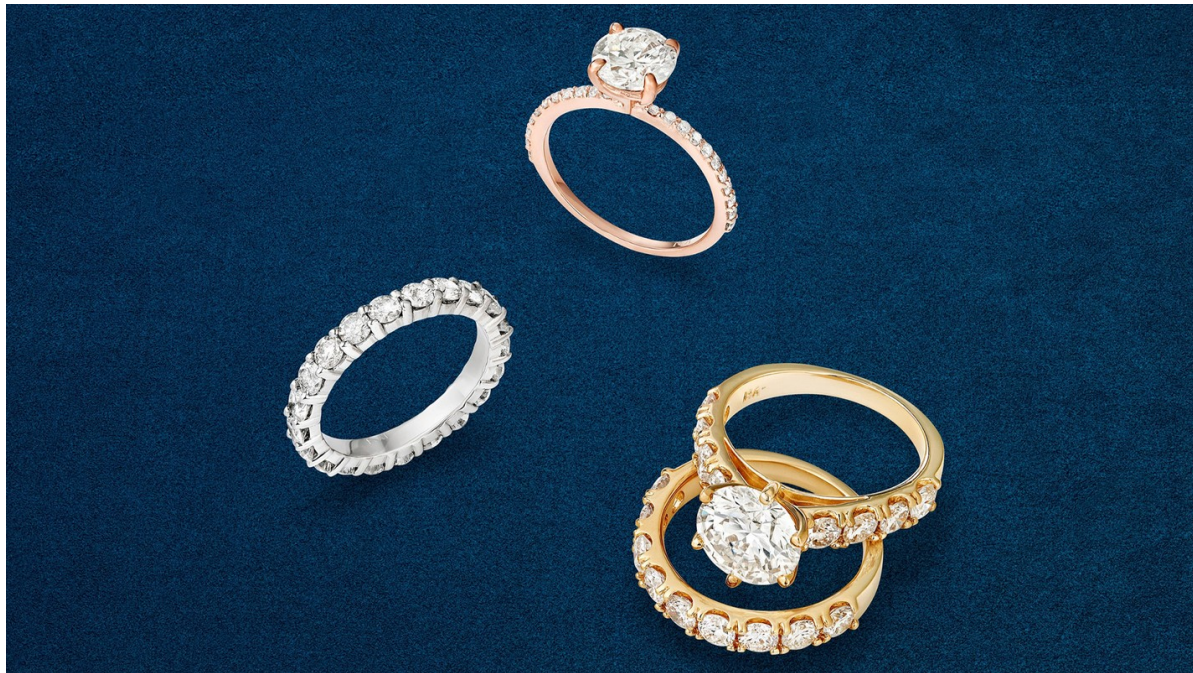

Art Department

**Easy for you,
easy for your buyer**

Expert authentication you can trust
GIA® will authenticate your jewelry and ensure that it's as described in the listing within two business days.

Unique authentication card
The jewelry will receive a unique authentication card with a QR code to confirm it has been verified.

Real-time status updates
Authentication and shipping status will be updated in your order details every step of the way.

Kat Lozhnikova

www.art-dept.com