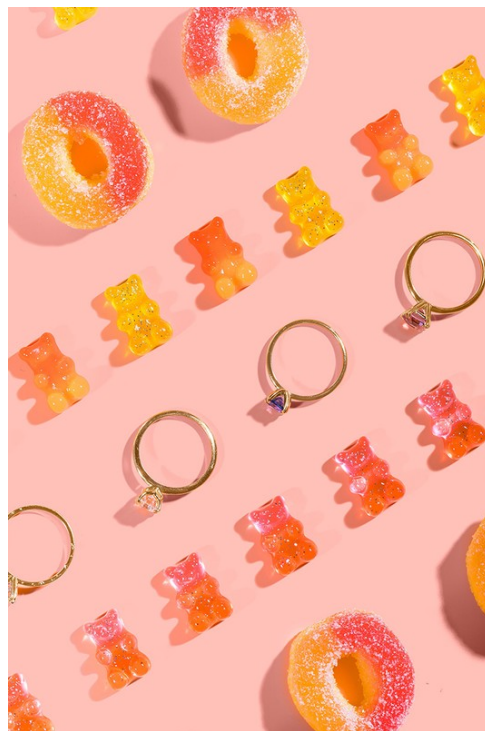

Art Department

Kat Lozhnikova

www.art-dept.com