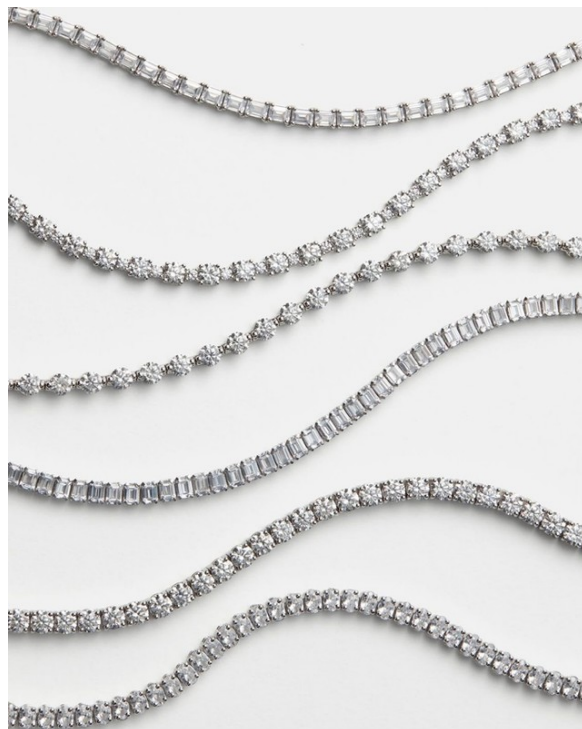

Art Department

Kat Lozhnikova

www.art-dept.com