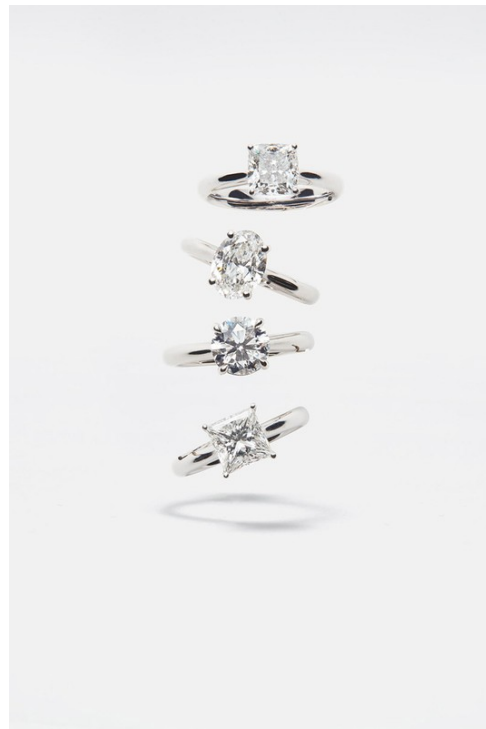

Art Department

Kat Lozhnikova

www.art-dept.com