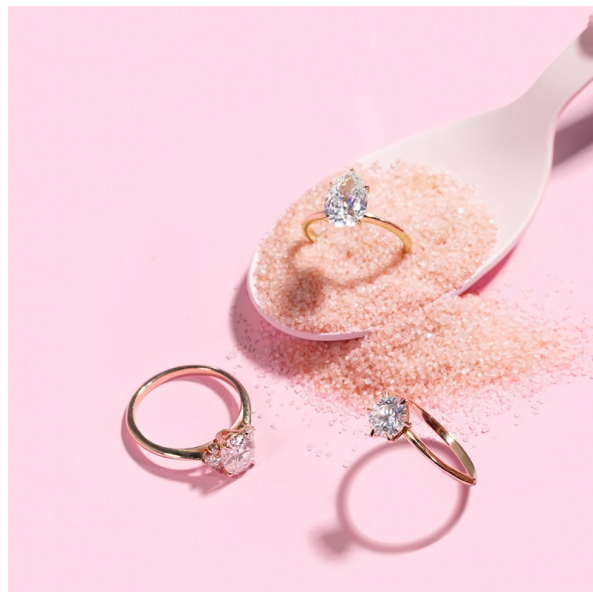

Art Department

Kat Lozhnikova

www.art-dept.com