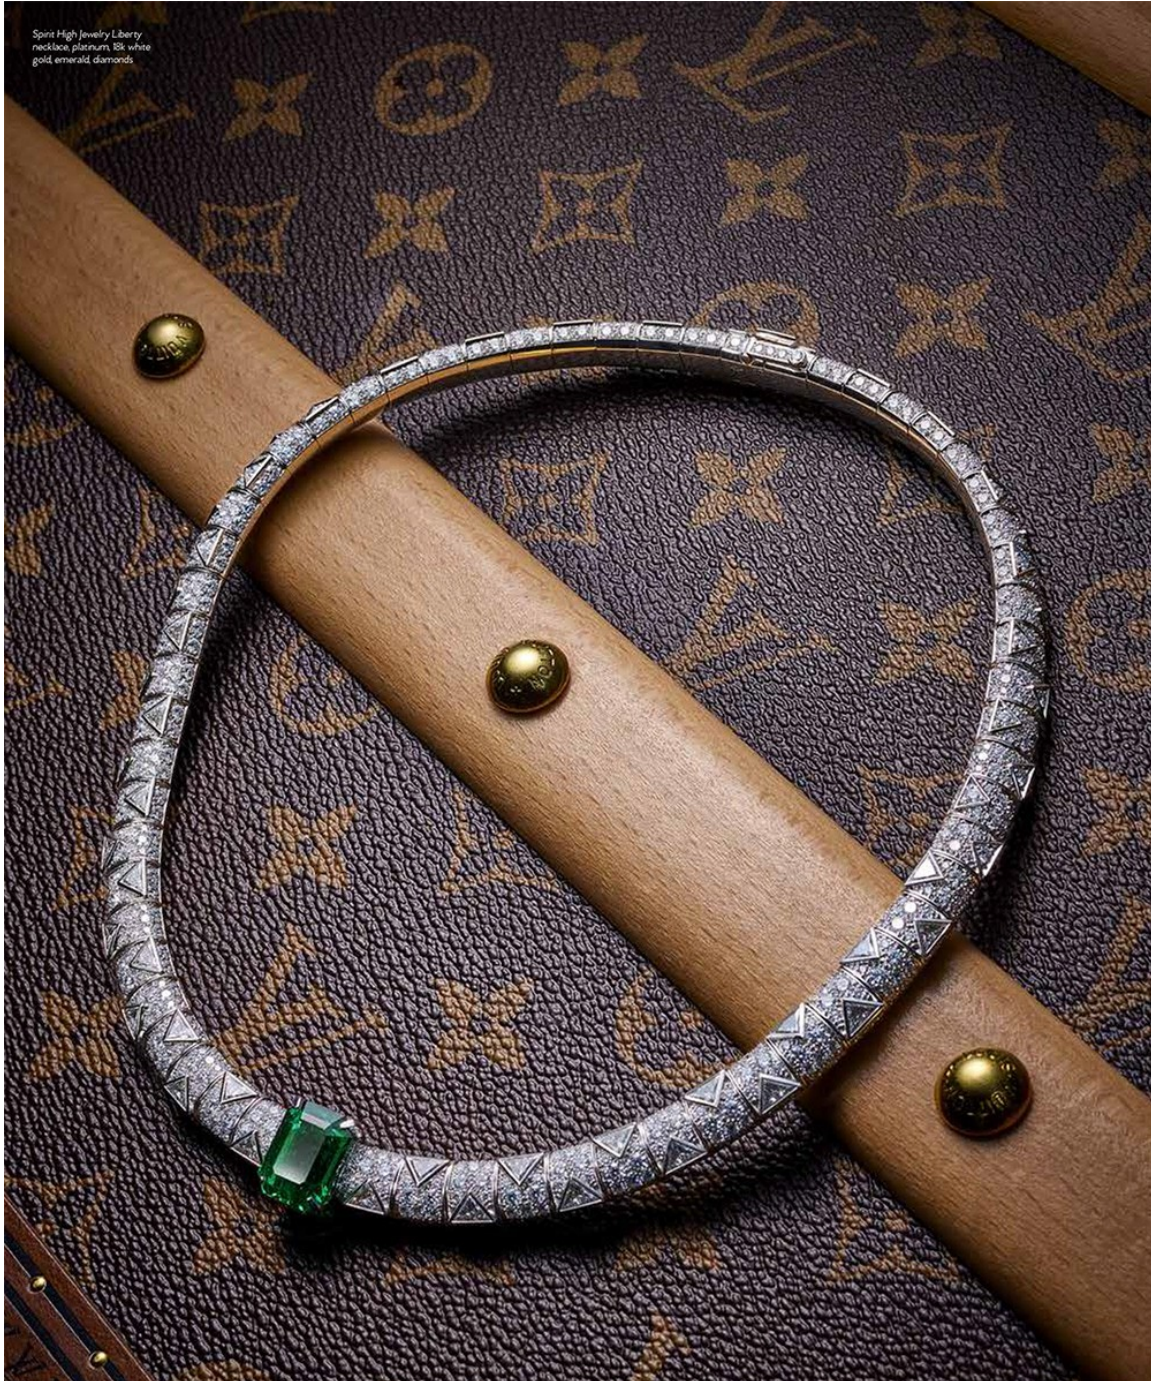

Art Department

Kat Lozhnikova

www.art-dept.com