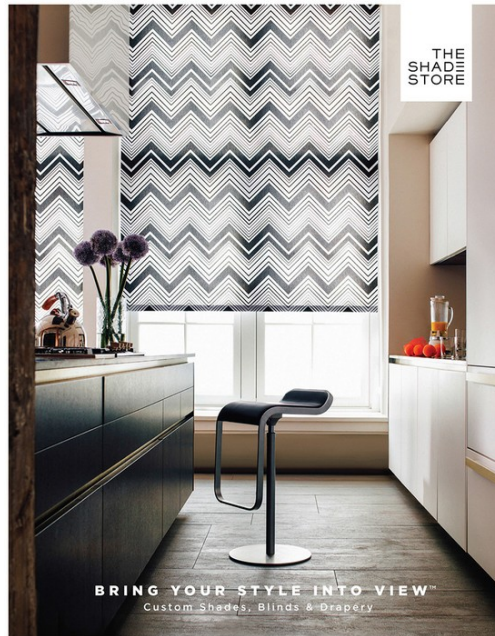

Art Department

Natasha Louise King

www.art-dept.com