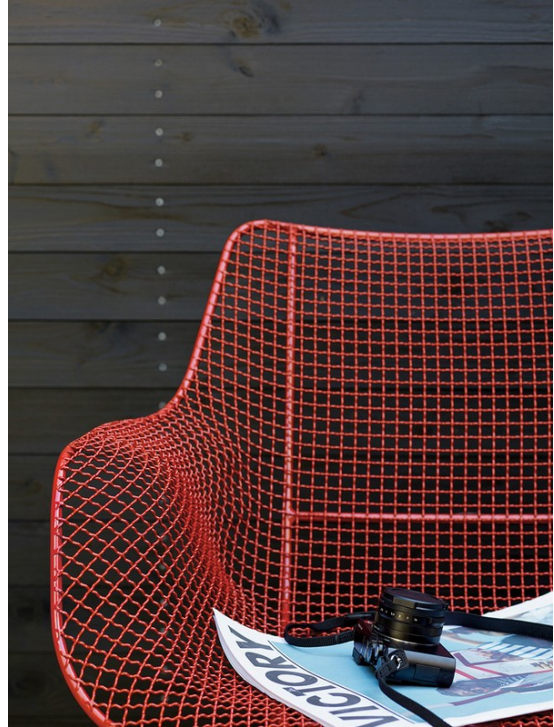

Art Department

Natasha Louise King