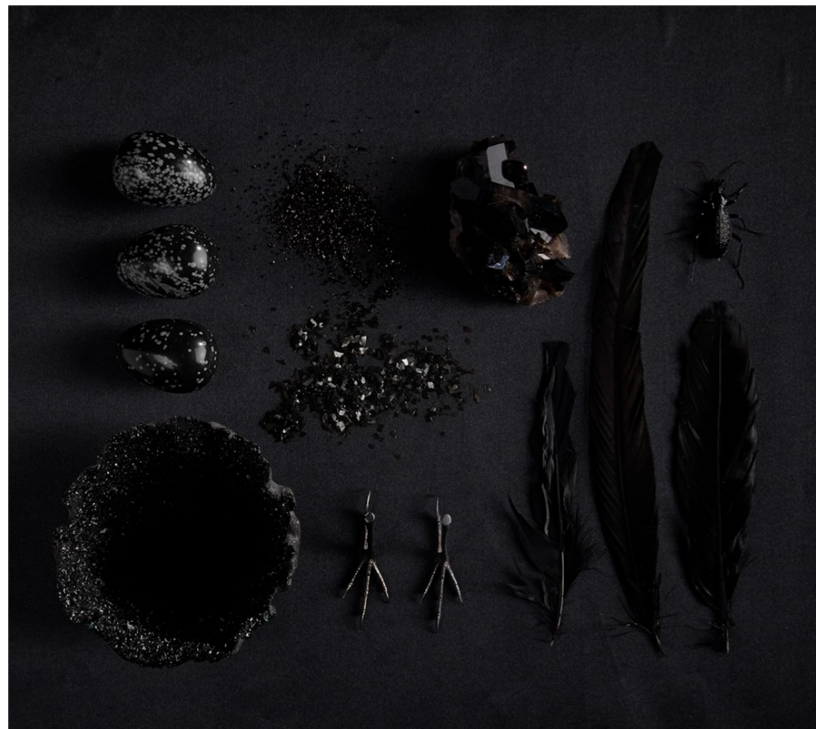

Art Department

Natasha Louise King

www.art-dept.com