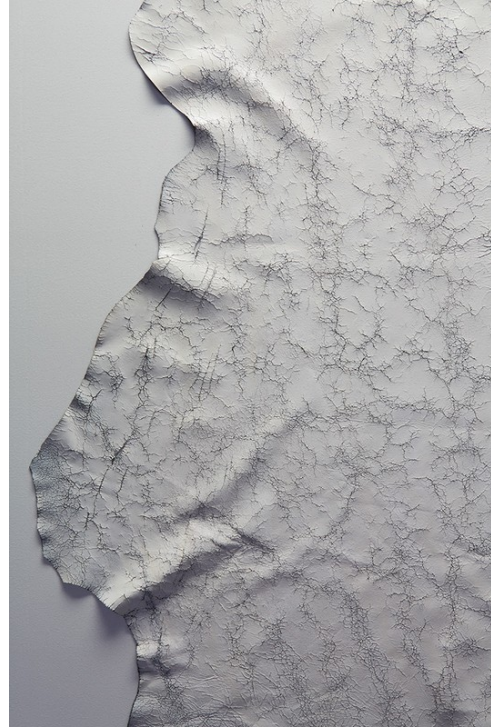

Art Department

Natasha Louise King