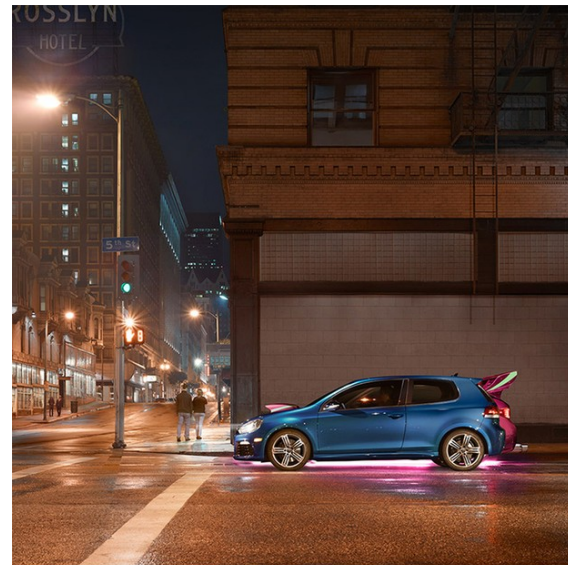

You can't fake fast.

Patrick Muller

www.art-dept.com