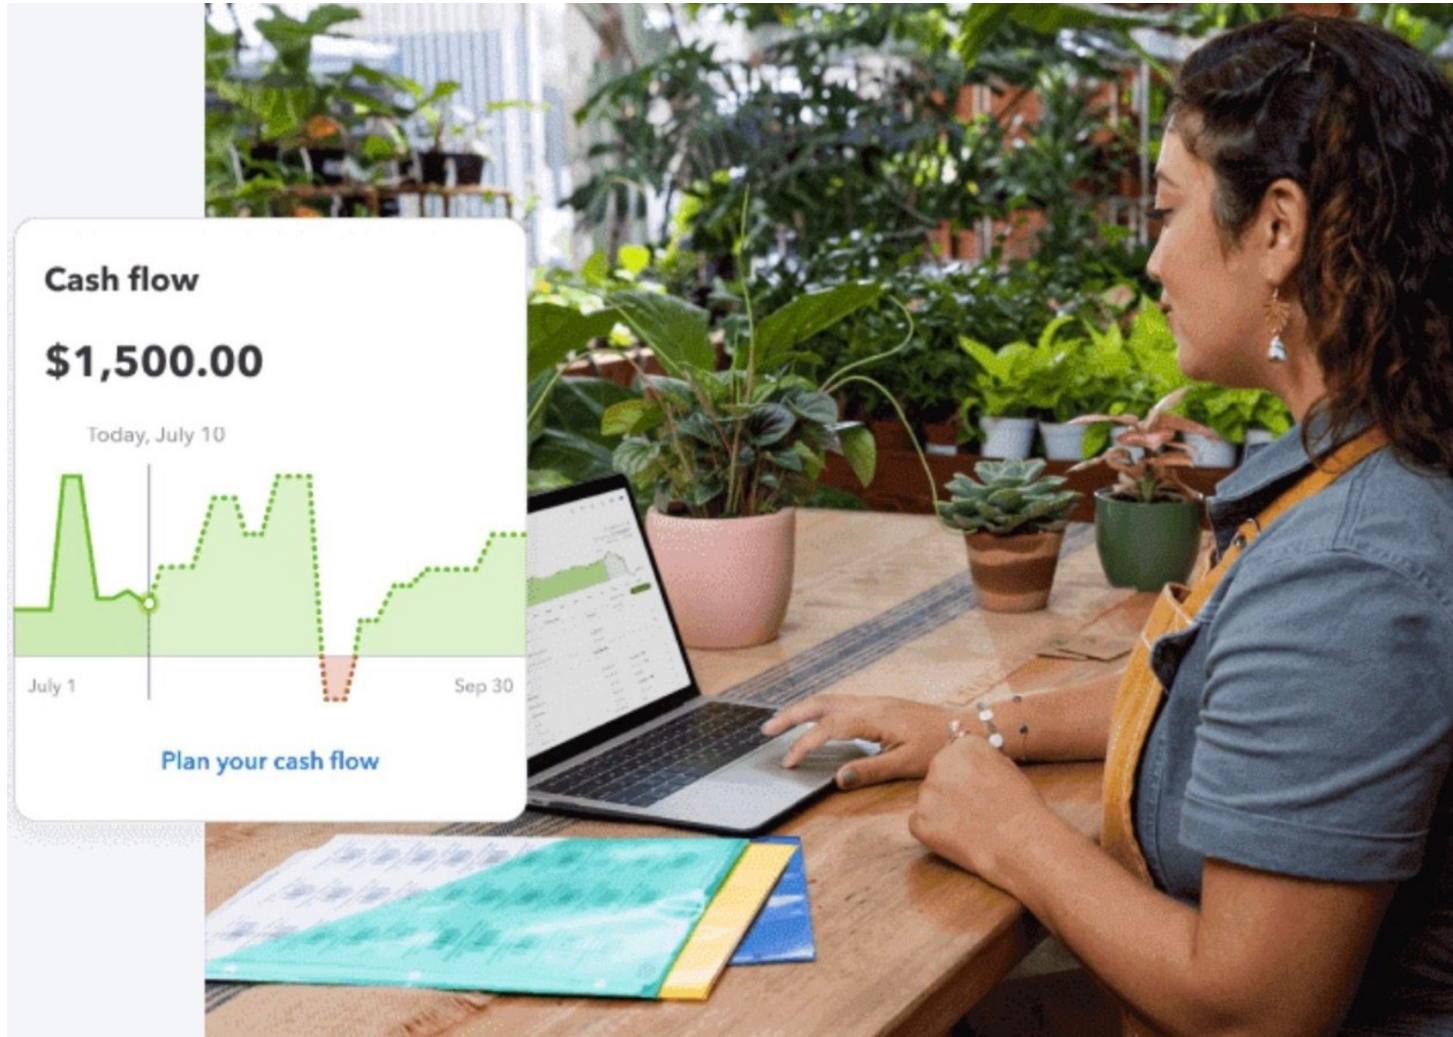

The image shows three men in an art department setting. They are gathered around a table, looking at a document. The man on the left is wearing a red and black plaid shirt. The man in the middle is wearing a dark t-shirt with 'DEBRIN WOODLIES' on it and glasses. The man on the right is wearing a light-colored t-shirt. In the background, there are several clipboards with papers on a wall.