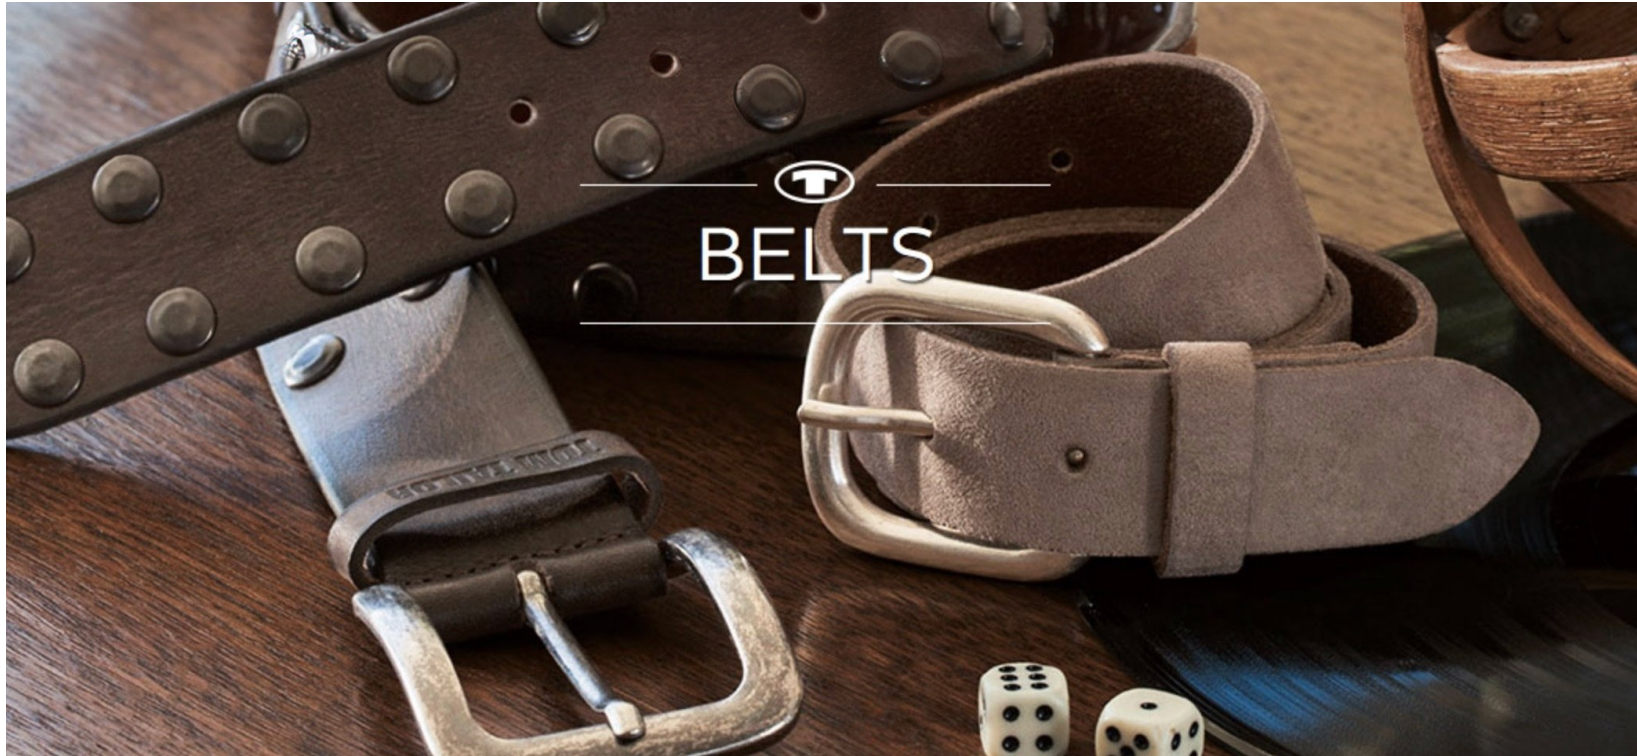

Art Department

Tam Reid

www.art-dept.com