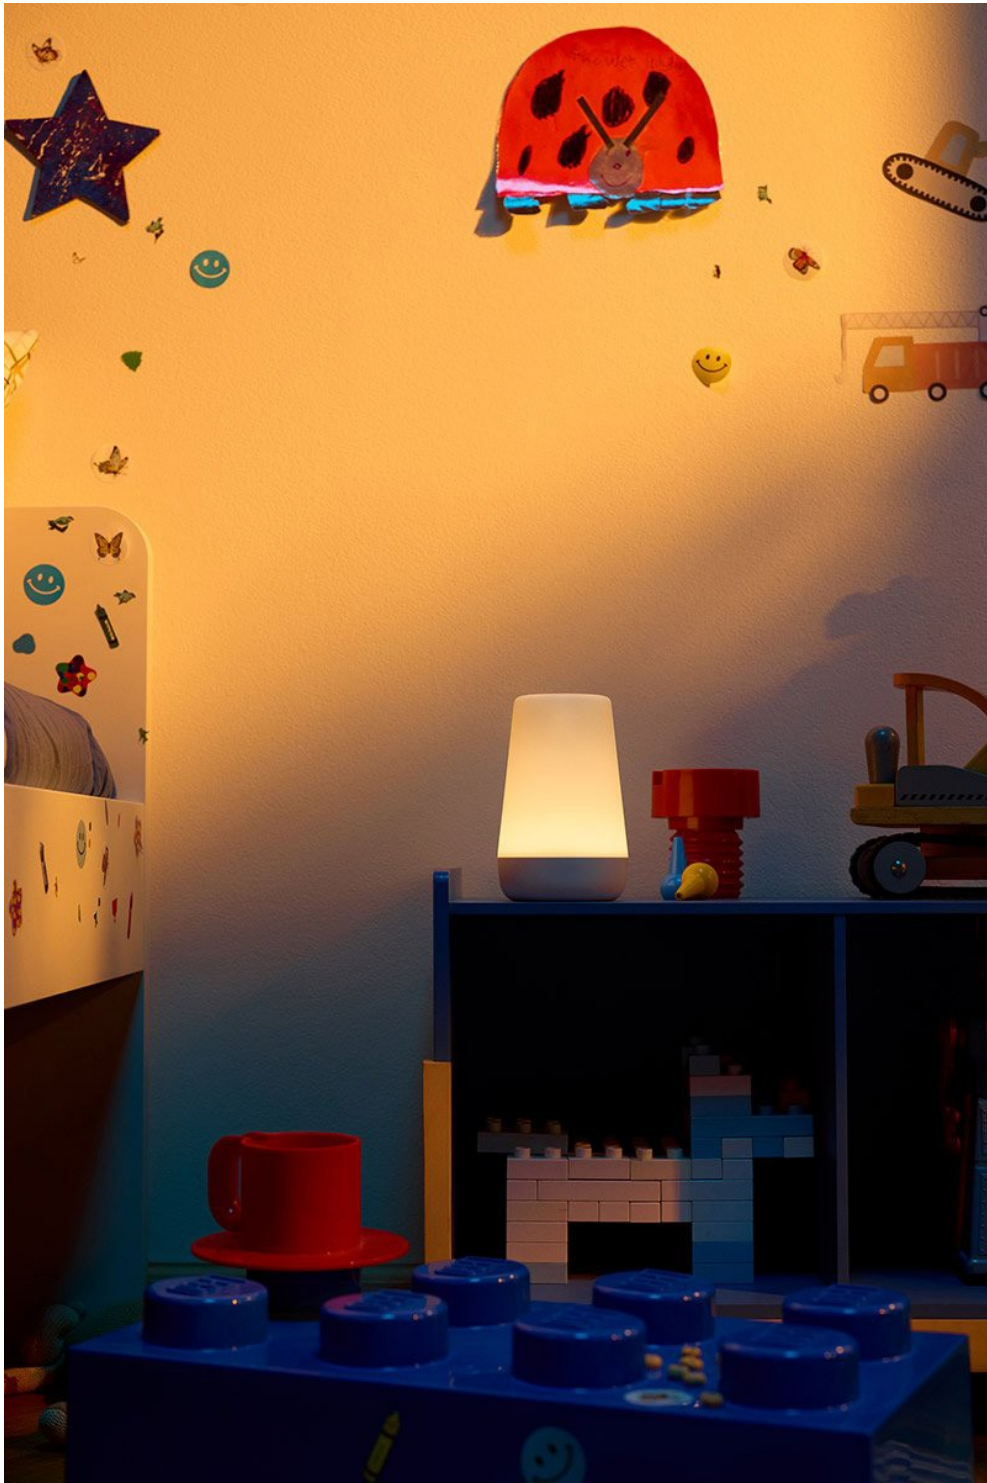

Art Department

Tam Reid

www.art-dept.com