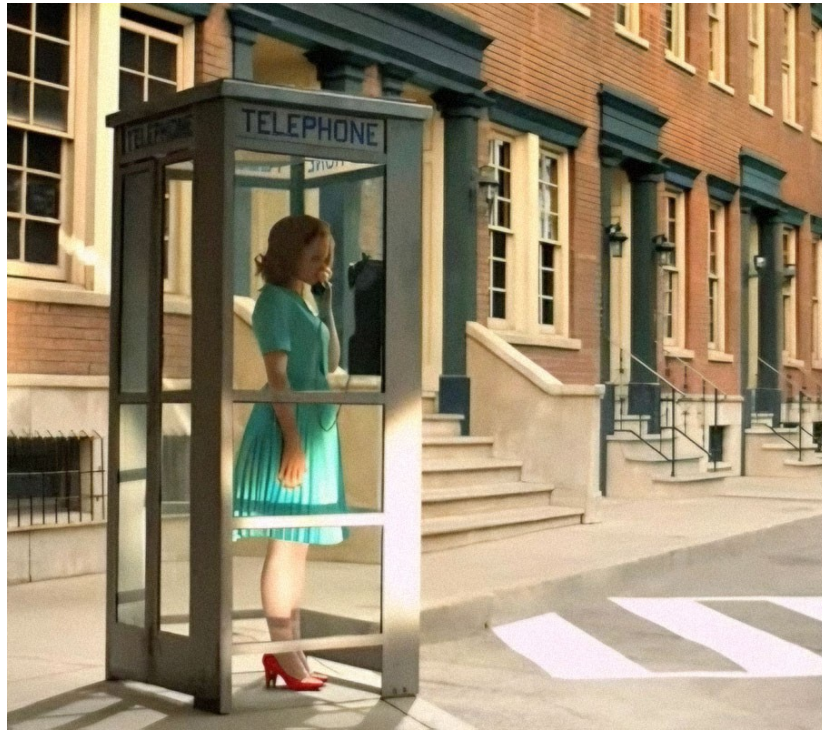

Art Department

Tam Reid

www.art-dept.com