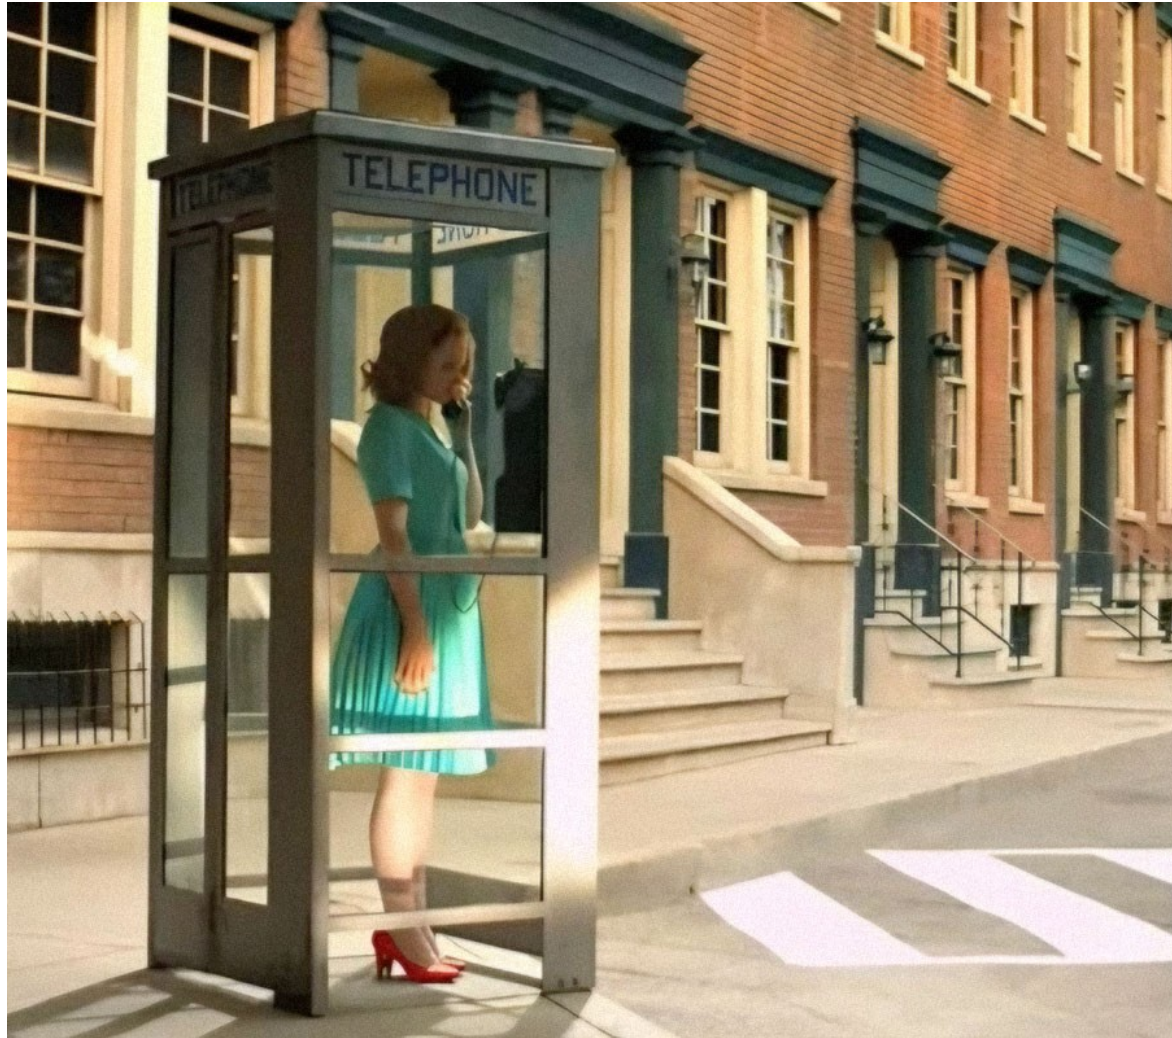

Art Department

Tam Reid

www.art-dept.com

Art Department

Tam Reid

www.art-dept.com

Art Department

A photograph of a modern living room. The room features a large, dark wood-framed window that offers a view of a city skyline, including a prominent cylindrical skyscraper. The interior is furnished with a white tufted sofa, a white chair with a metal base, and a glass coffee table on a patterned rug. A floor lamp with a white shade is visible on the right side of the room. The overall aesthetic is clean and contemporary.