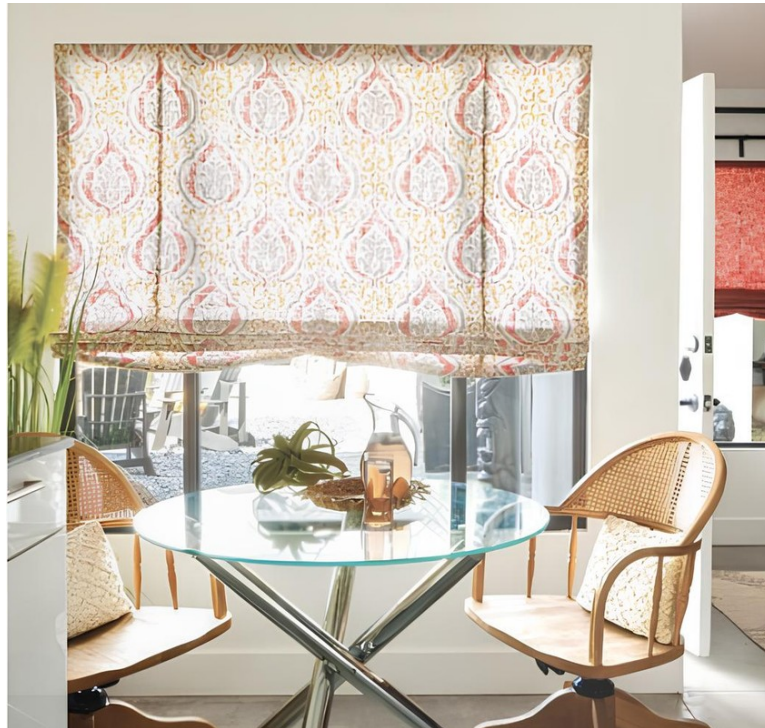

Tam Reid

www.art-dept.com

Art Department

Tam Reid

www.art-dept.com

Art Department

SMITH & NOBLE
Custom Window Treatments

EARLY WINTER 2020