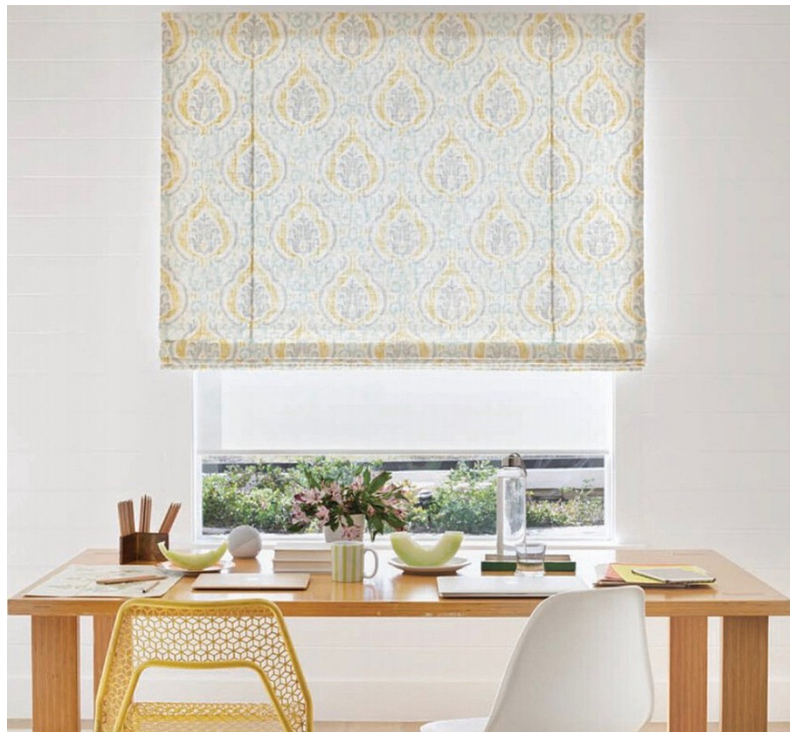

Art Department

Tam Reid

www.art-dept.com