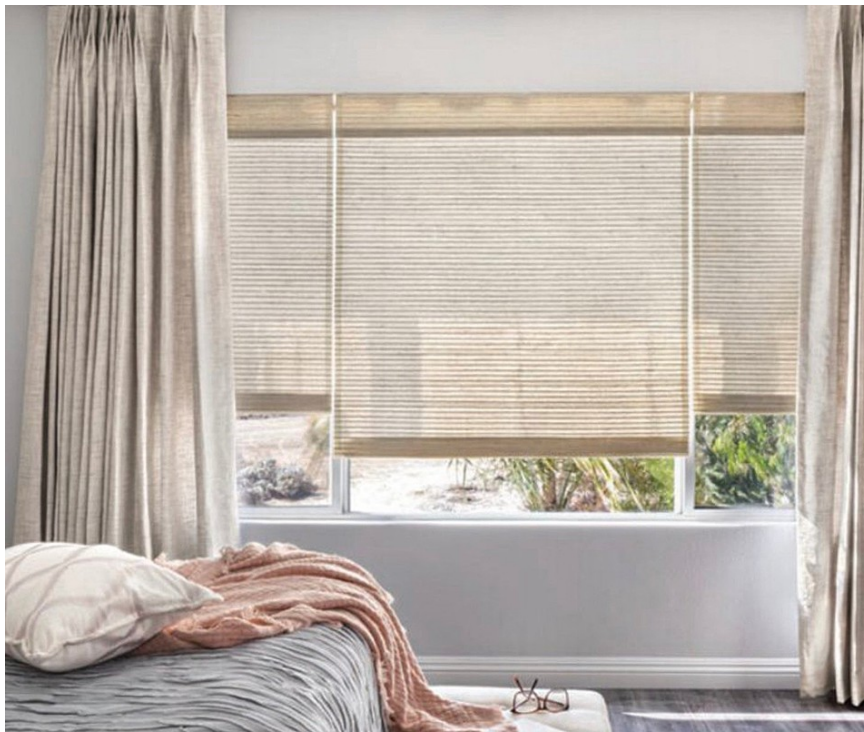

Art Department

Tam Reid

www.art-dept.com