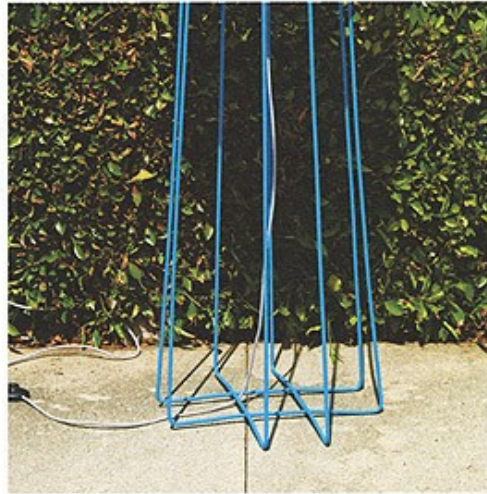

# Art Department

DIPLOMAT SOFA IN STONE \$1899, P1 SIDE TABLE \$299, MIRROR MIRROR \$699, PERIMETER LAMP IN BRIGHT BLUE \$299