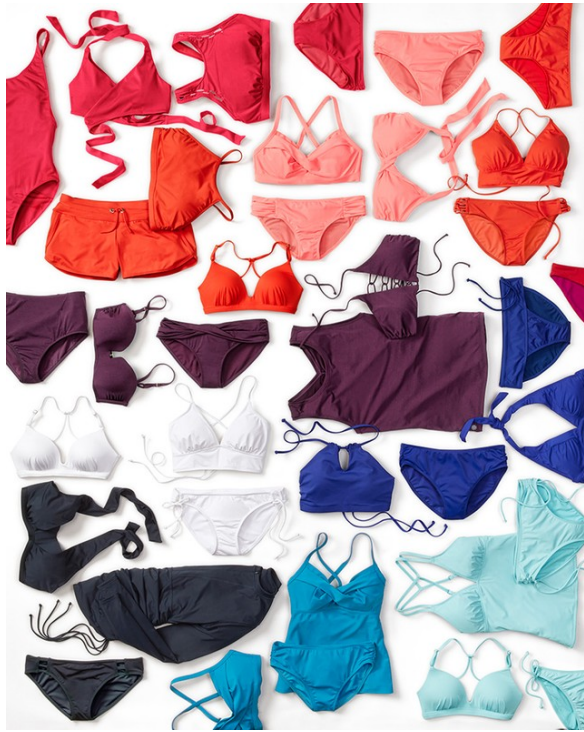

Art Department

Ana Monfort

www.art-dept.com