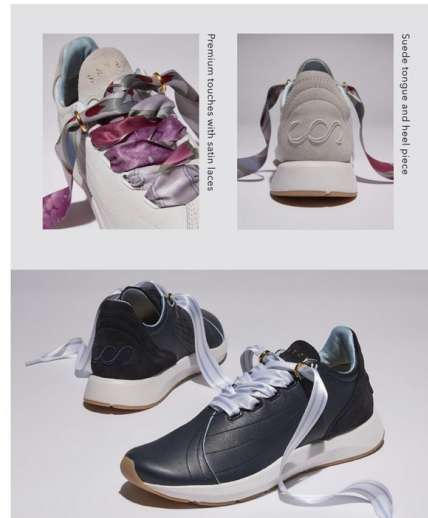

Art Department

Ana Monfort

www.art-dept.com