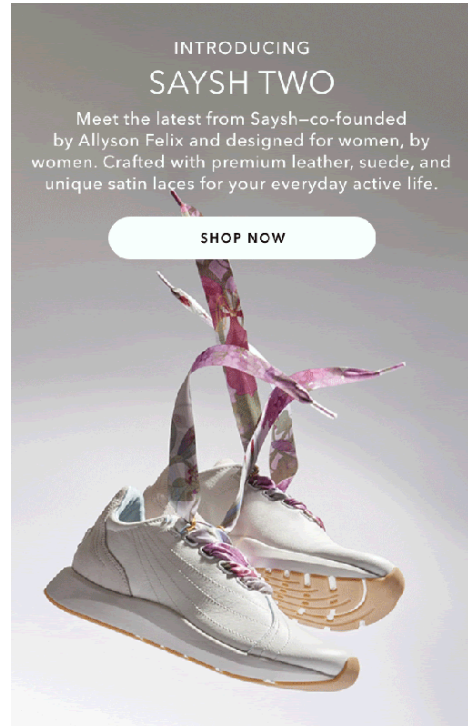

Art Department

Ana Monfort

www.art-dept.com