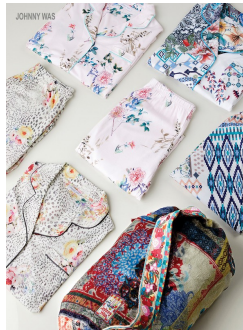

Kat Lozhnikova

www.art-dept.com

Art Department

Soft & Luxe for Her
The new collection features the ultimate range of textures & top material
featuring the ultimate range of textures & top material
featuring the ultimate range of textures & top material