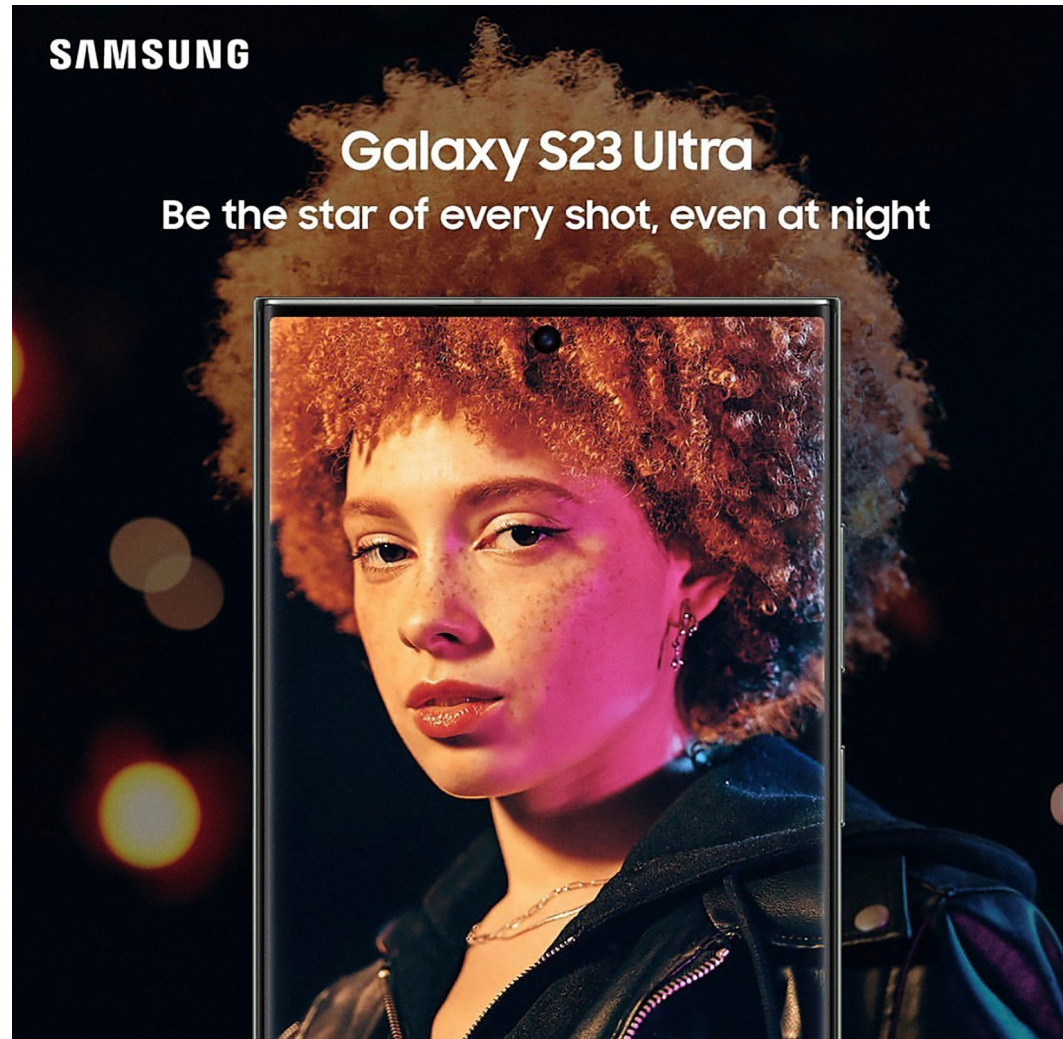

Art Department

Anna Brown

www.art-dept.com