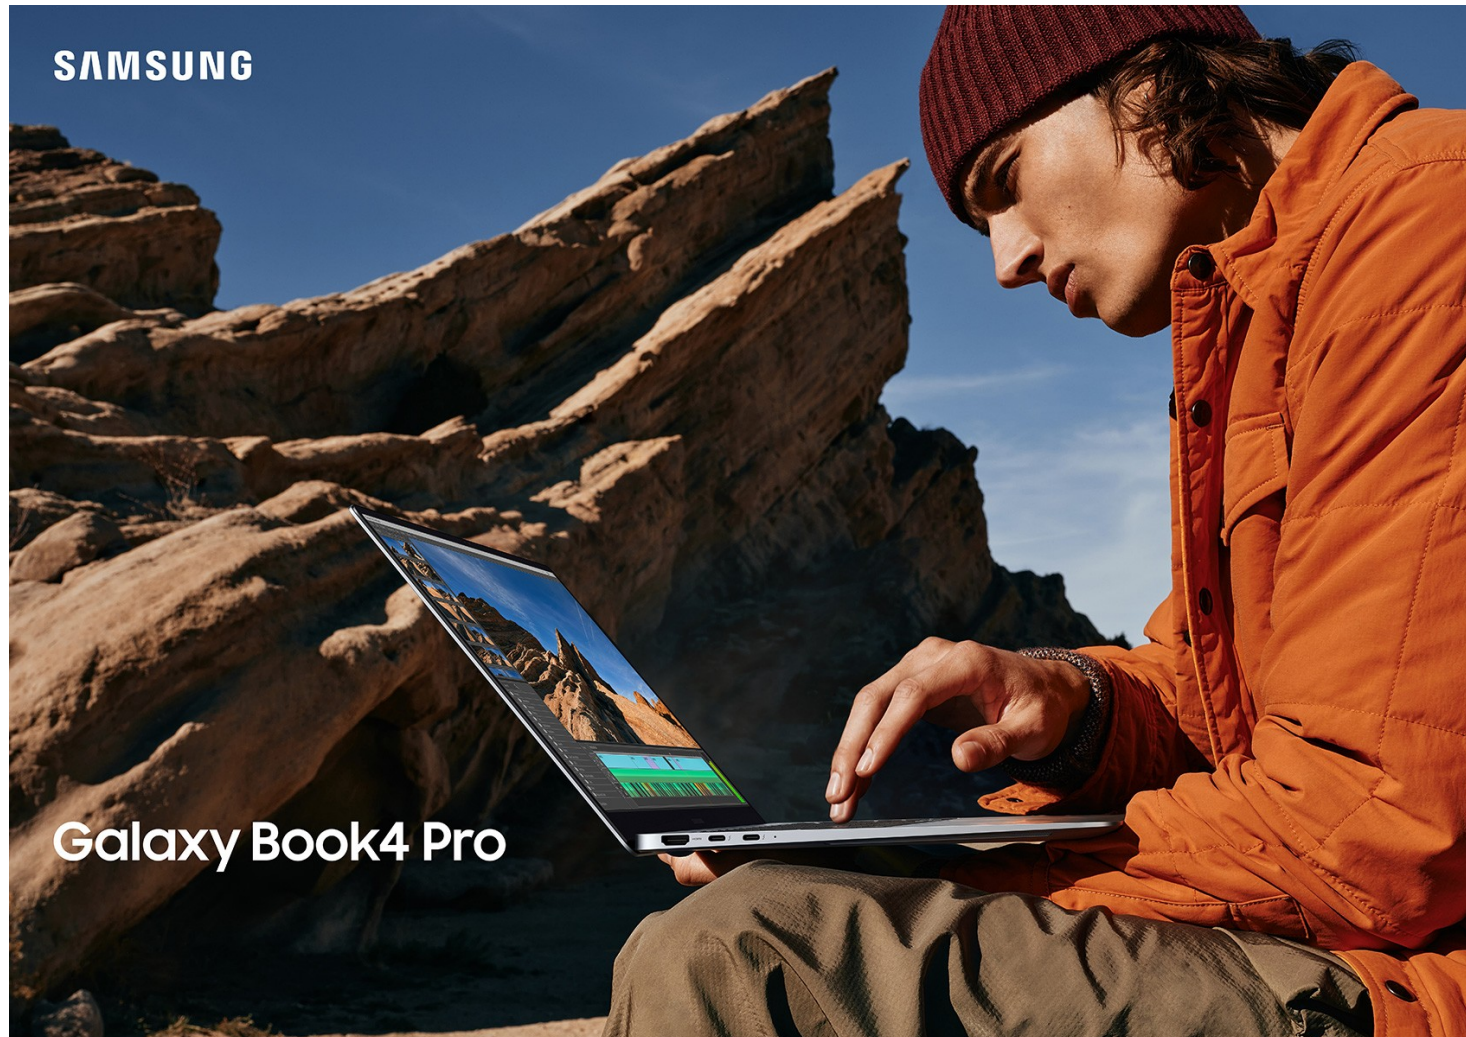

Art Department

Anna Brown

www.art-dept.com