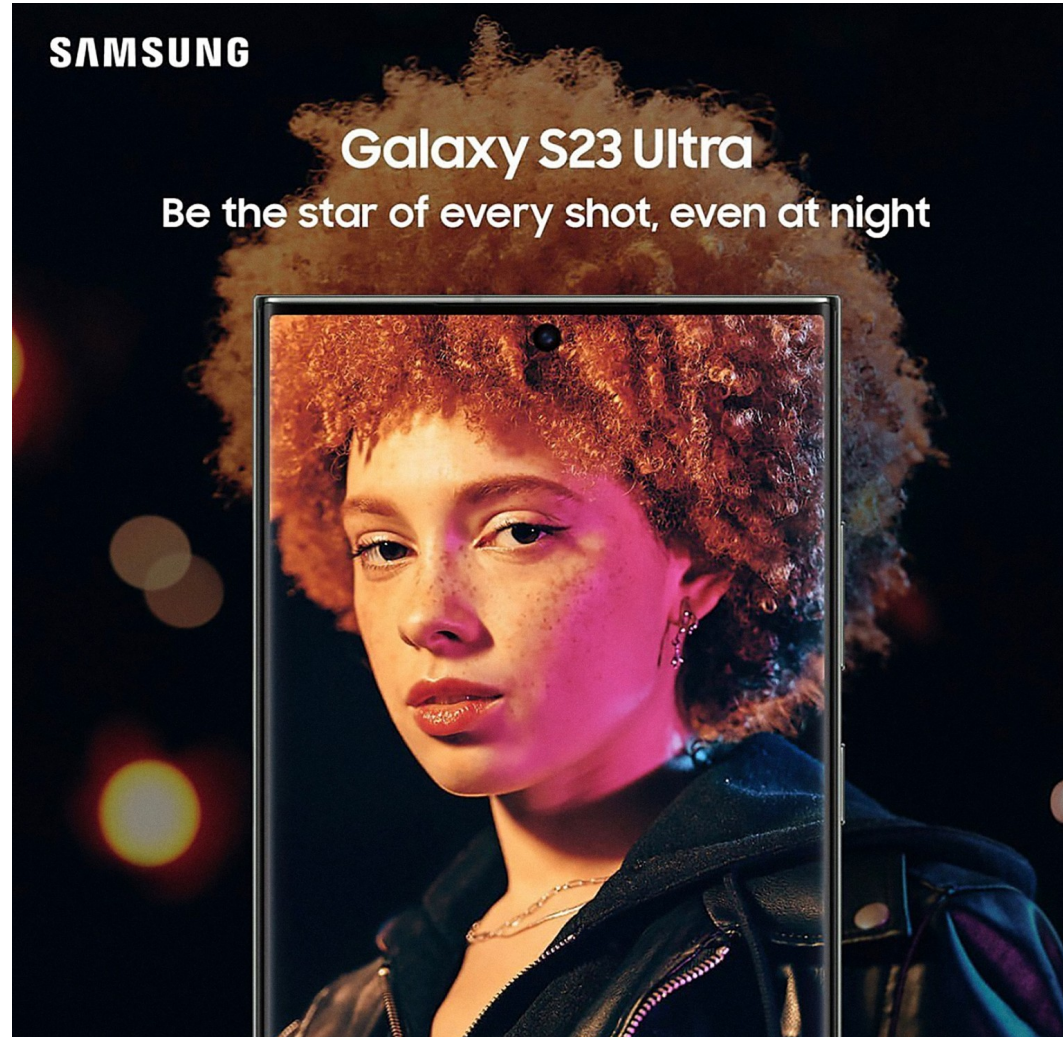

Art Department

Anna Brown

www.art-dept.com