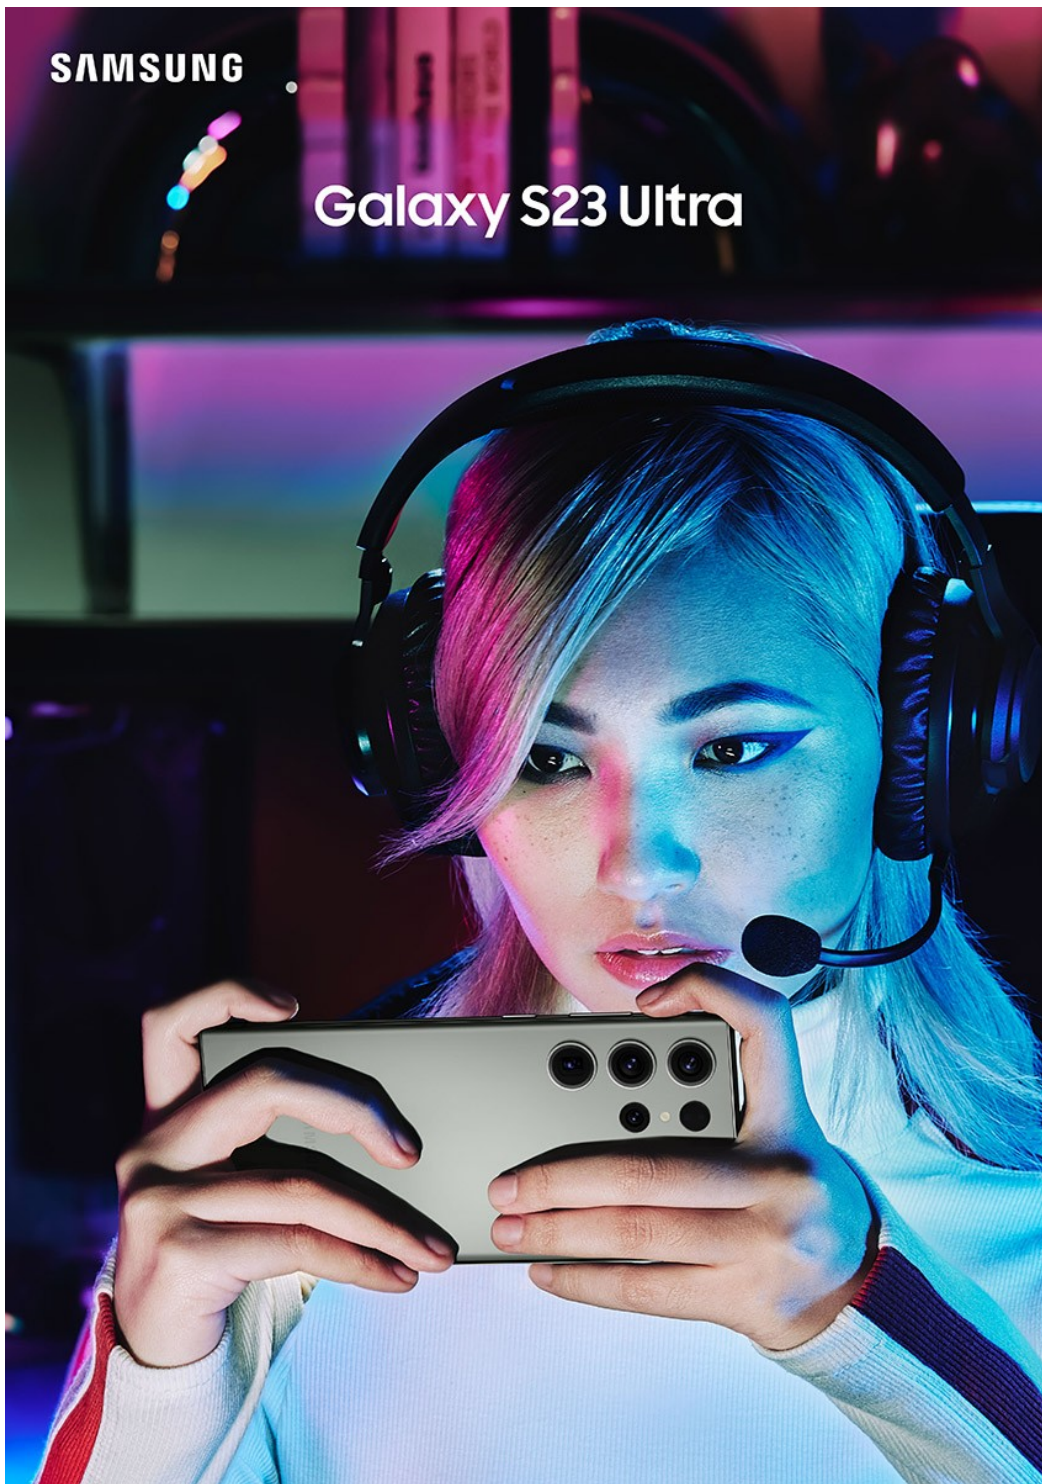

Art Department

Anna Brown

www.art-dept.com