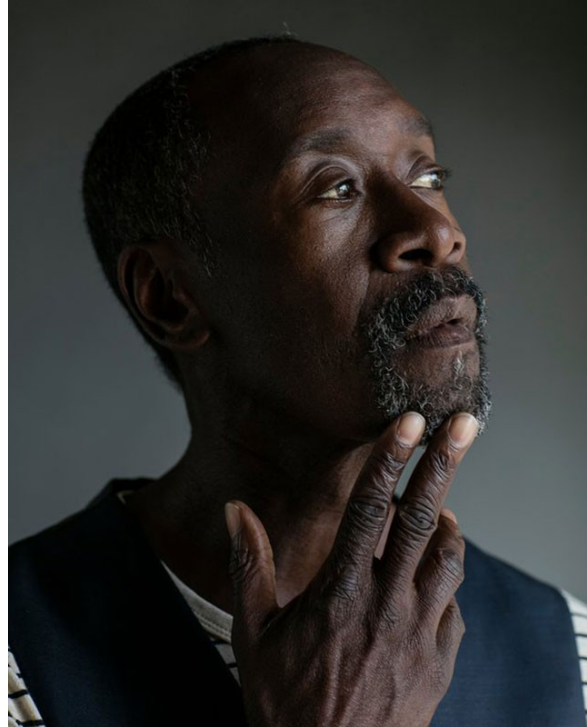

Art Department

Anna Su

www.art-dept.com