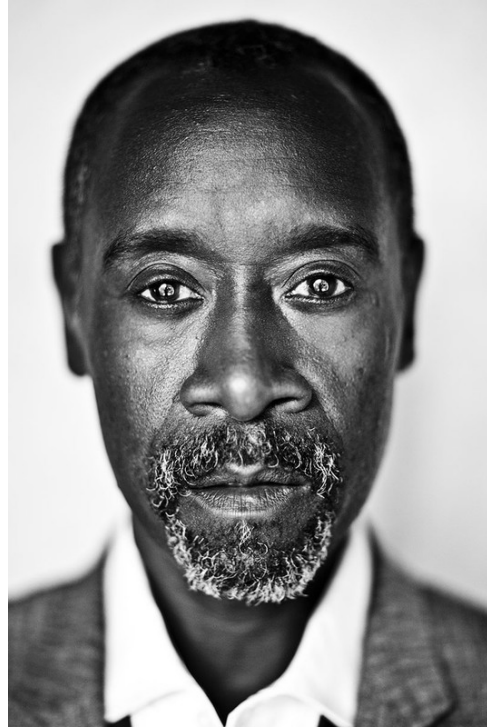

www.art-dept.com

Art Department

**Life Imitating
Art Imitating
Life Imitating Art**

Silicon Valley's Kumail Nanjani stars as himself in a movie about his own marriage, co-written by his wife (but played by an actress pretending to be his wife)
By Tatiana Siegel • Photographed by Joe Pugliese