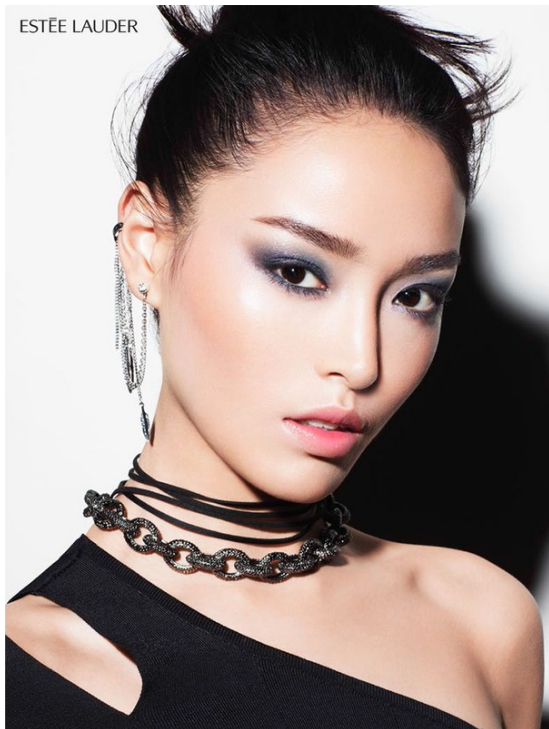

Art Department

Bobette Cohn

www.art-dept.com