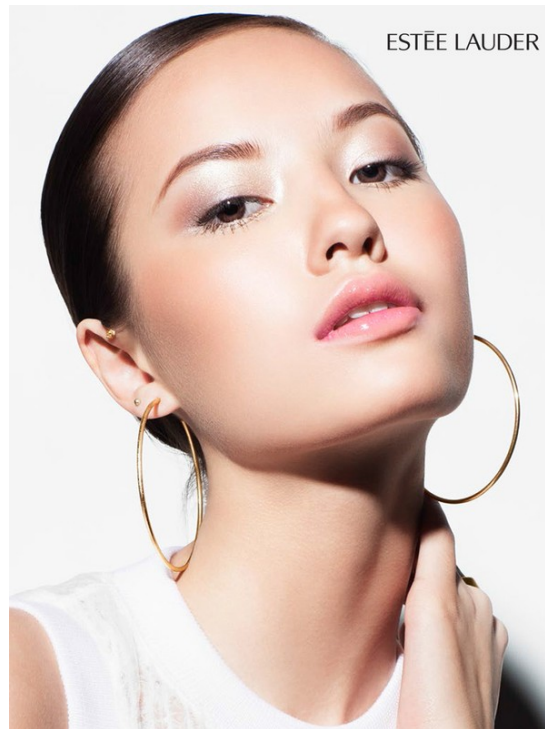

Art Department

Bobette Cohn

www.art-dept.com