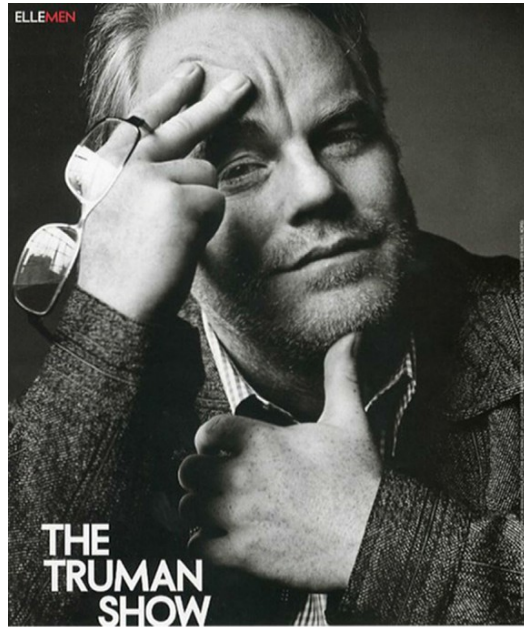

# Art Department

PHILIP SEYMOUR HOFFMAN SUBMITTED MIND, BODY, AND SOUL TO PORTRAY THE LEGENDARILY TALENTED AND TORTURED WRITER IN THE FILM *CAPOTE* AND EMERGED WITH THE PERFORMANCE OF A LIFETIME

PHOTOGRAPHED BY NIGEL PARRY