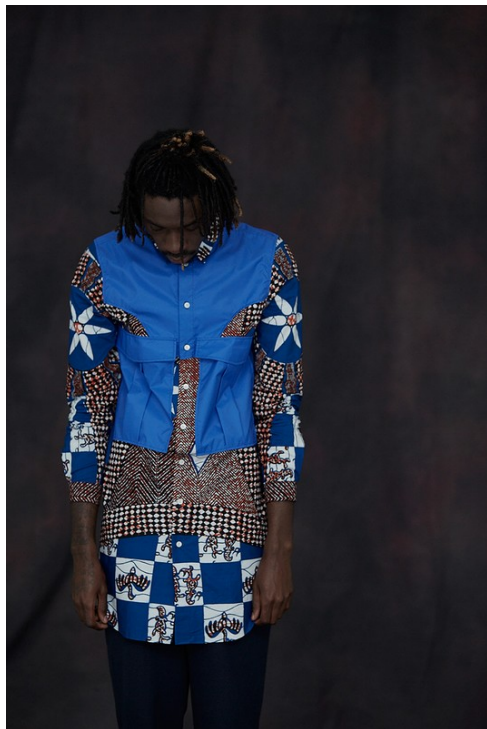

Art Department

Carlee Wallace

www.art-dept.com