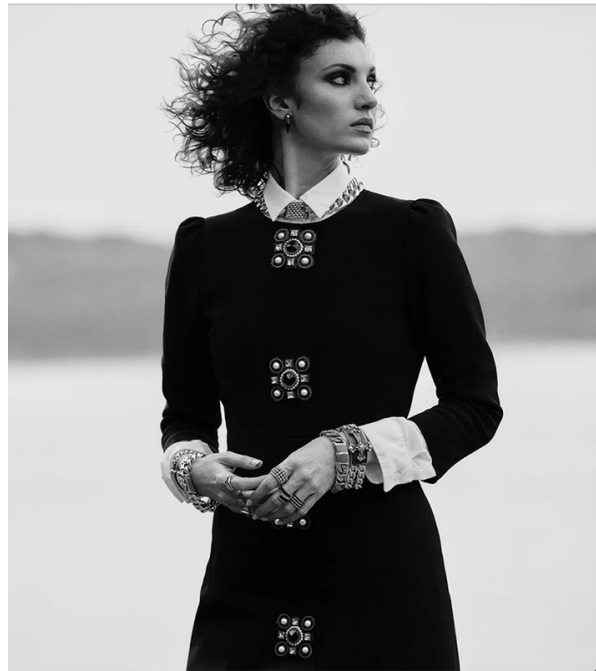

Art Department

Joseph Episcopo

www.art-dept.com