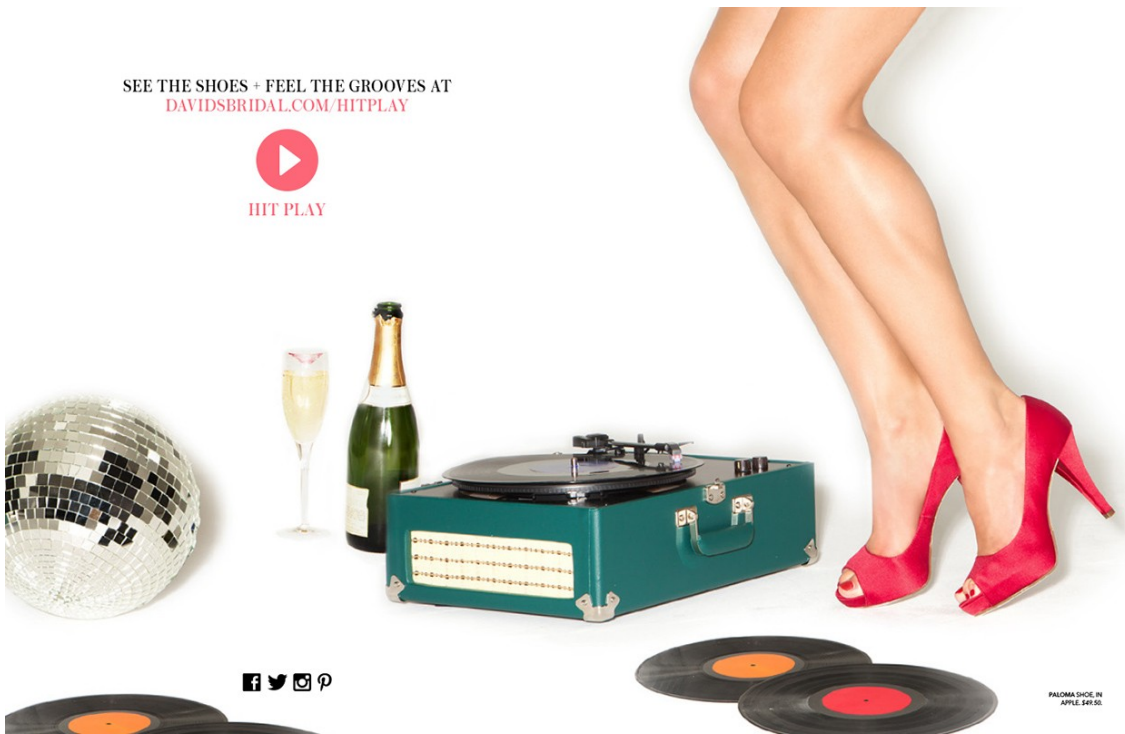

Art Department

SEE THE SHOES + FEEL THE GROOVES AT
DAVIDSBRIDAL.COM/HITPLAY

HIT PLAY

PALOMA SHOE IN
APPLE \$49.50

Kim Johnson

www.art-dept.com

Art Department

Kim Johnson