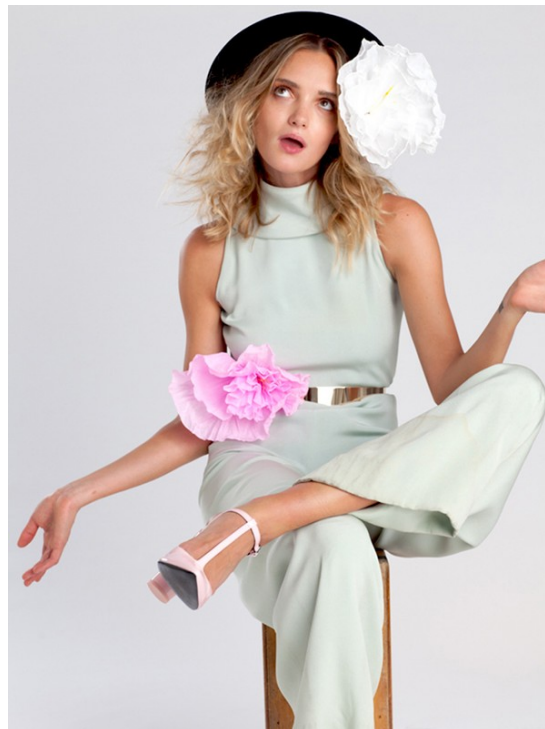

Art Department

Sharon Williams

www.art-dept.com