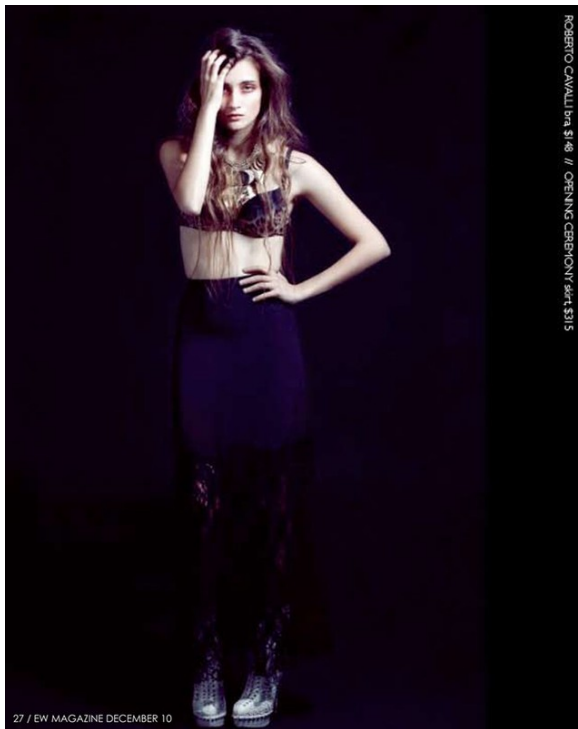

Art Department

Sharon Williams

www.art-dept.com