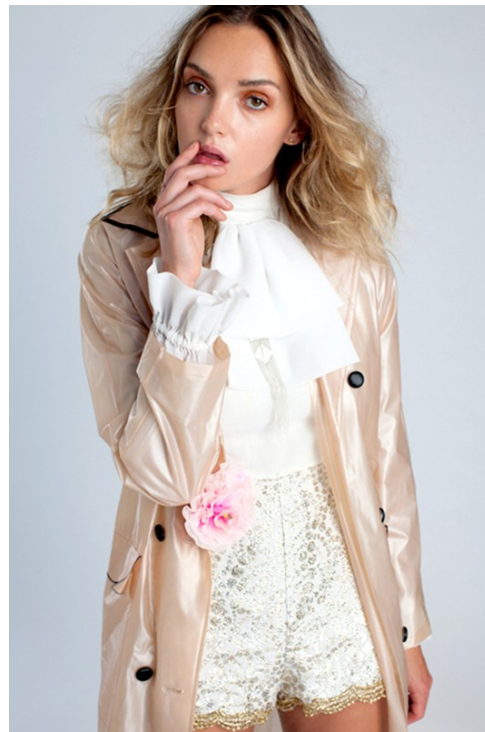

Art Department

Sharon Williams

www.art-dept.com