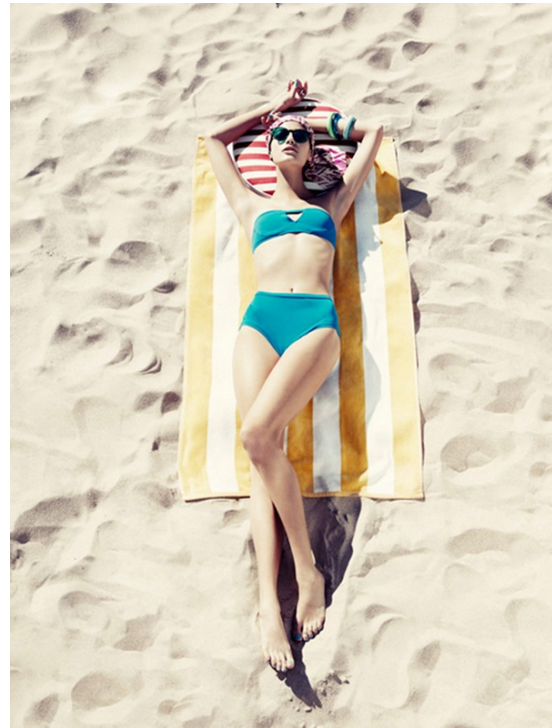

Art Department

Sharon Williams