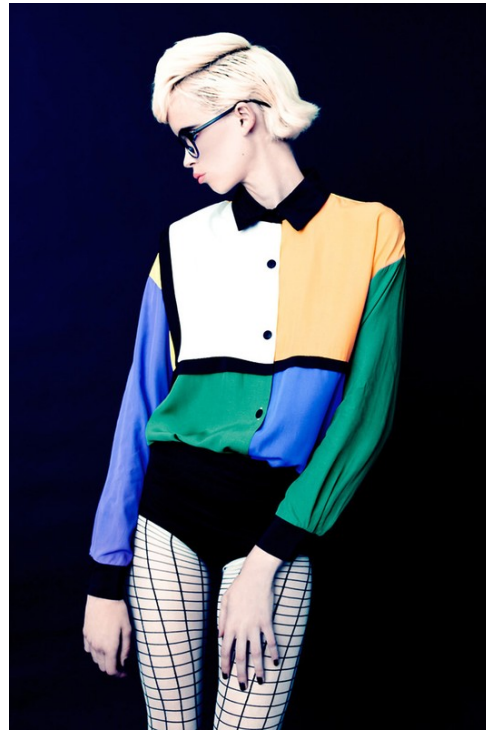

Art Department

Sharon Williams