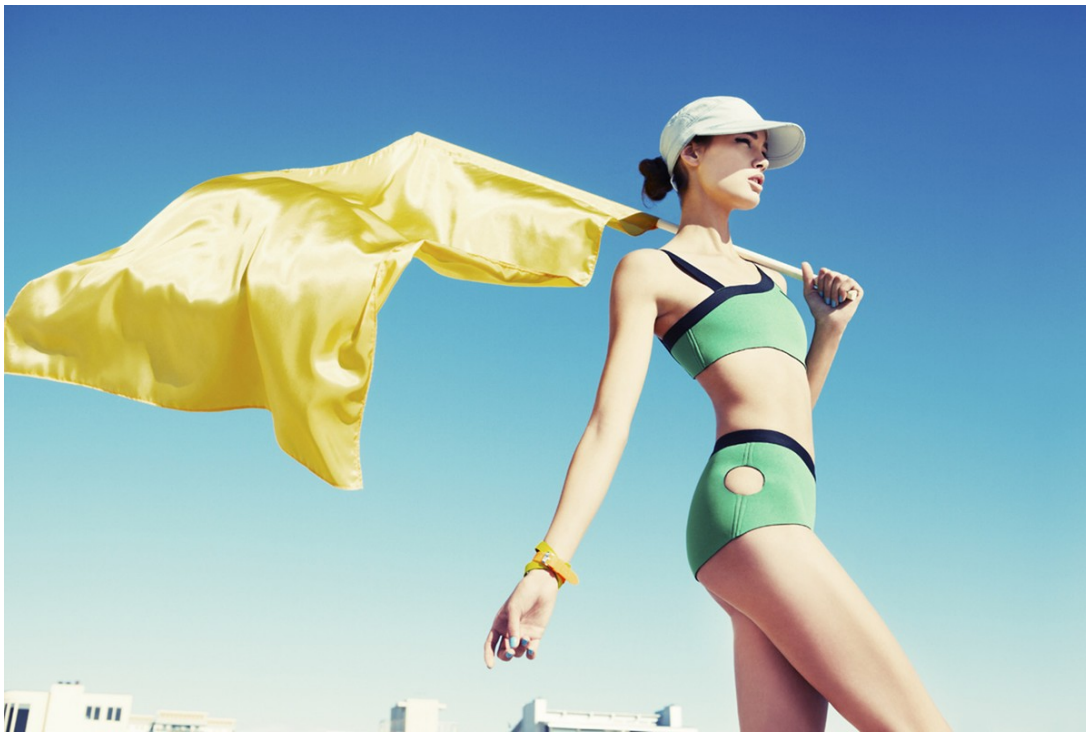

Art Department

Sharon Williams

www.art-dept.com