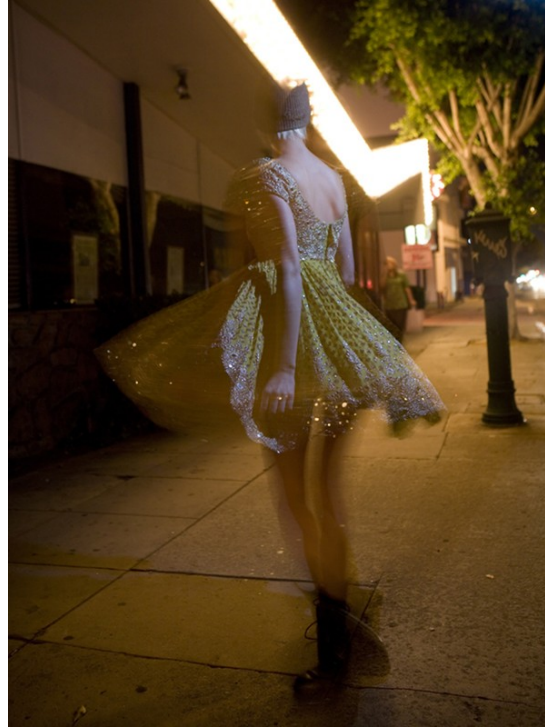

Art Department

Sharon Williams

www.art-dept.com