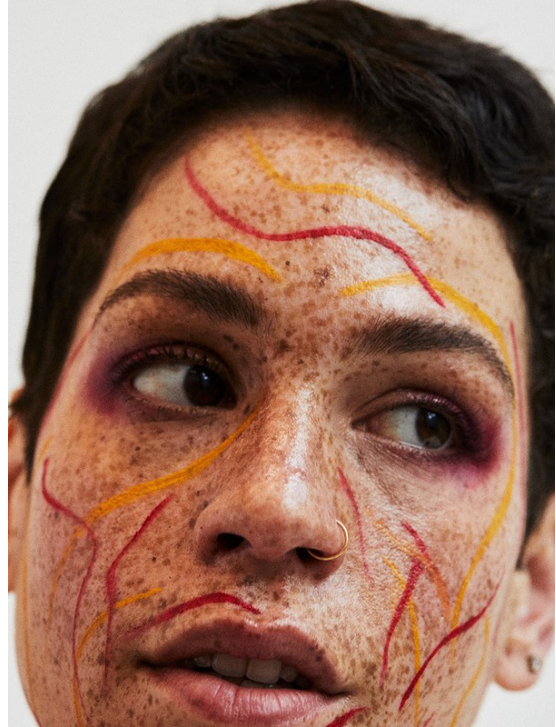

Art Department

Abby Berni

www.art-dept.com