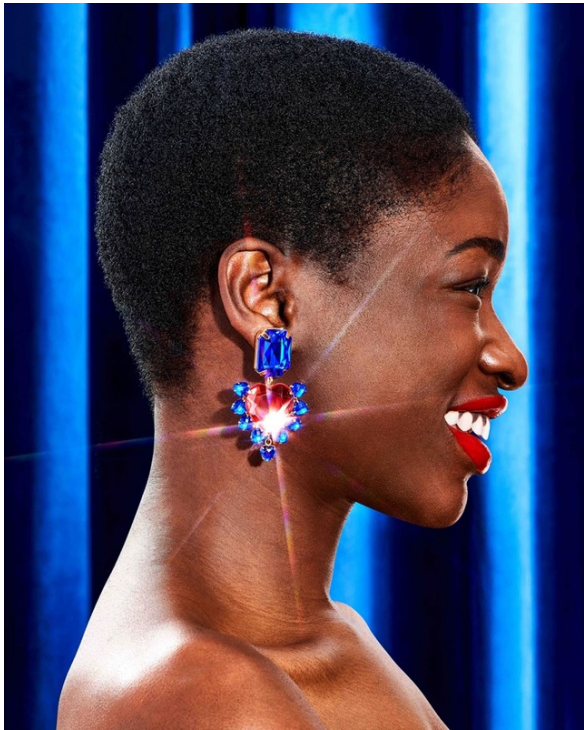

Art Department

Abby Berni

www.art-dept.com