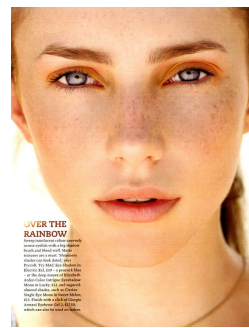

OVER THE RAINBOW

BEAUTY

Charlotte Day

www.art-dept.com