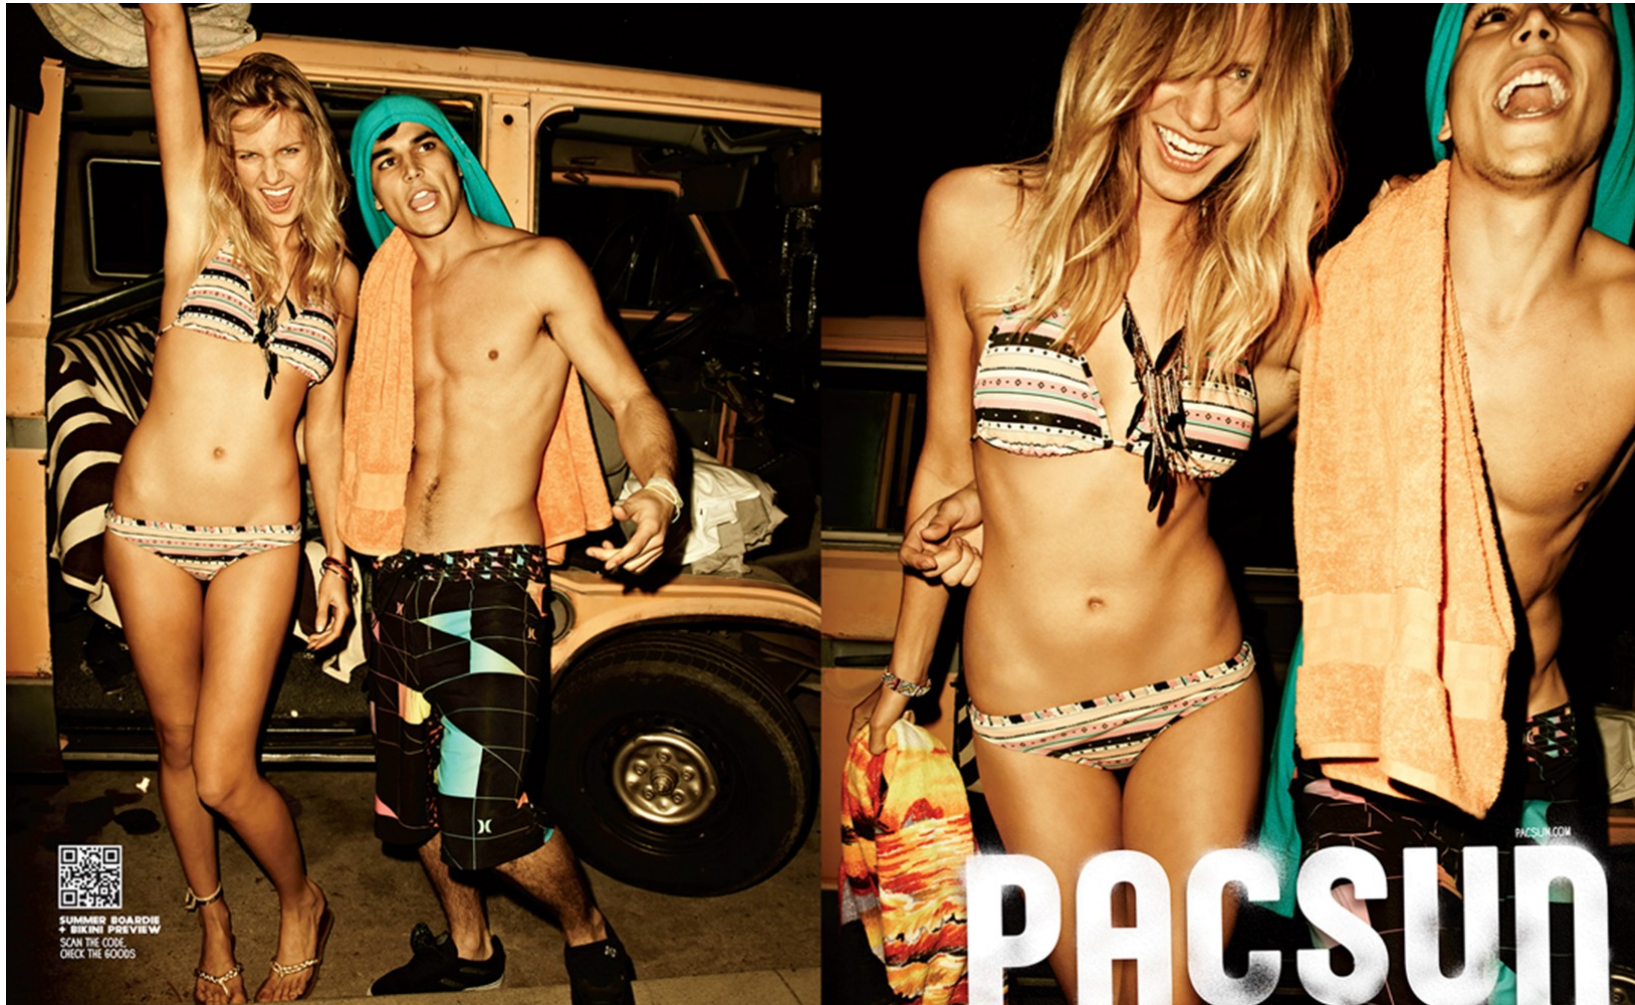

Art Department

Gloria Noto

www.art-dept.com