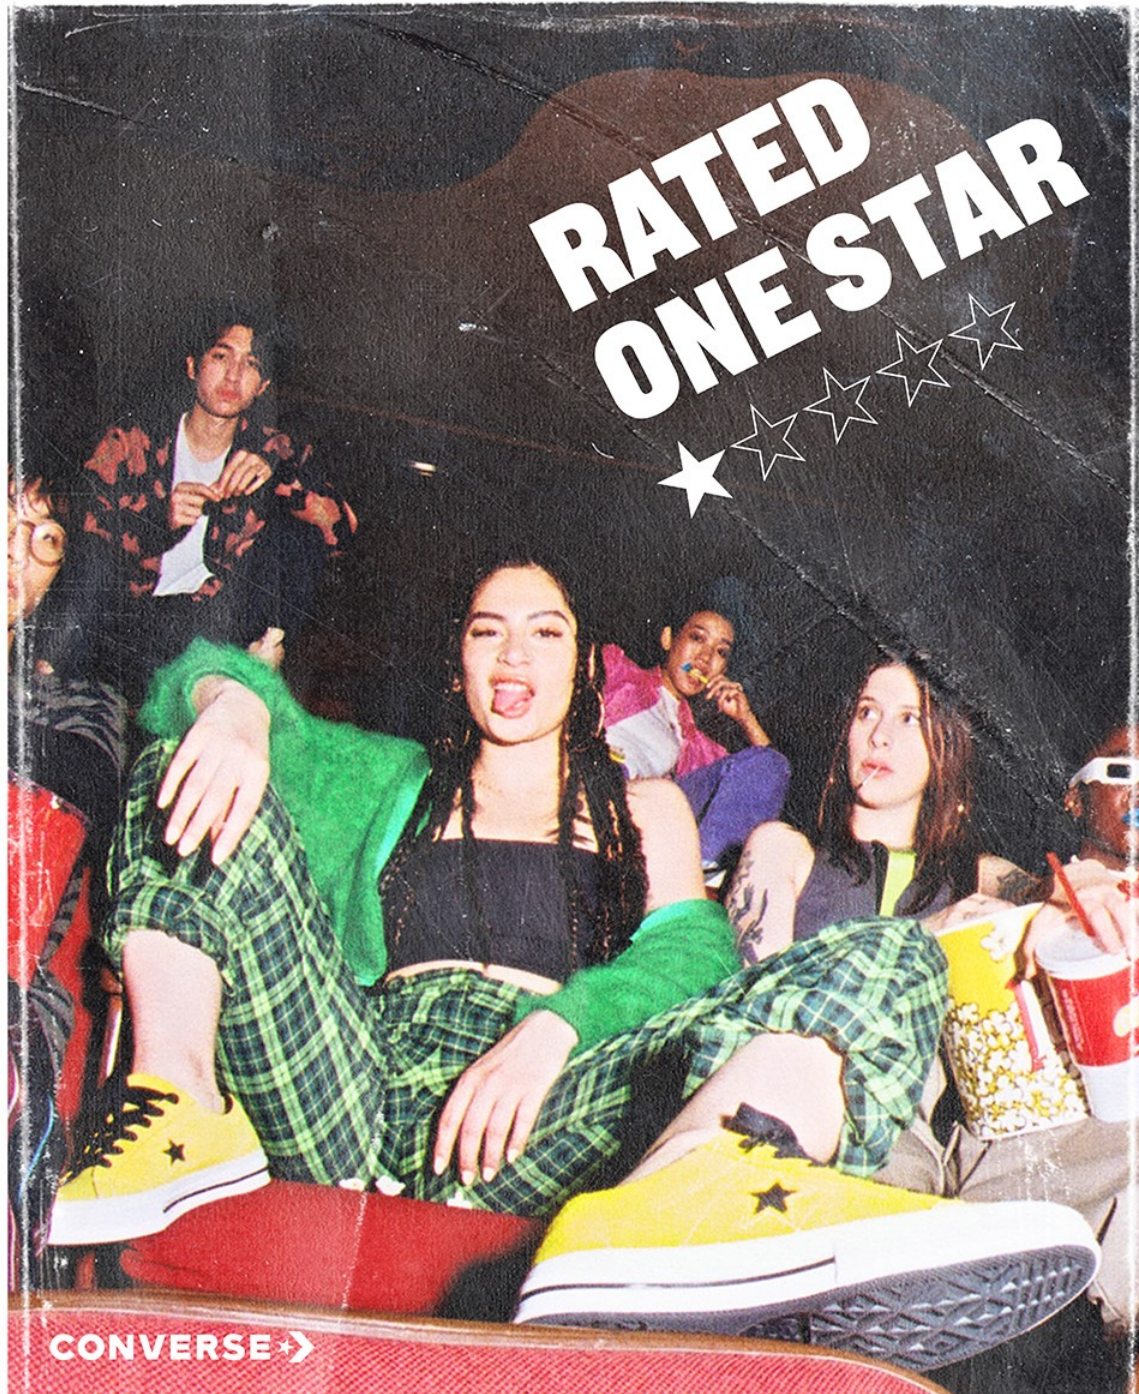

Art Department

Gloria Noto

www.art-dept.com