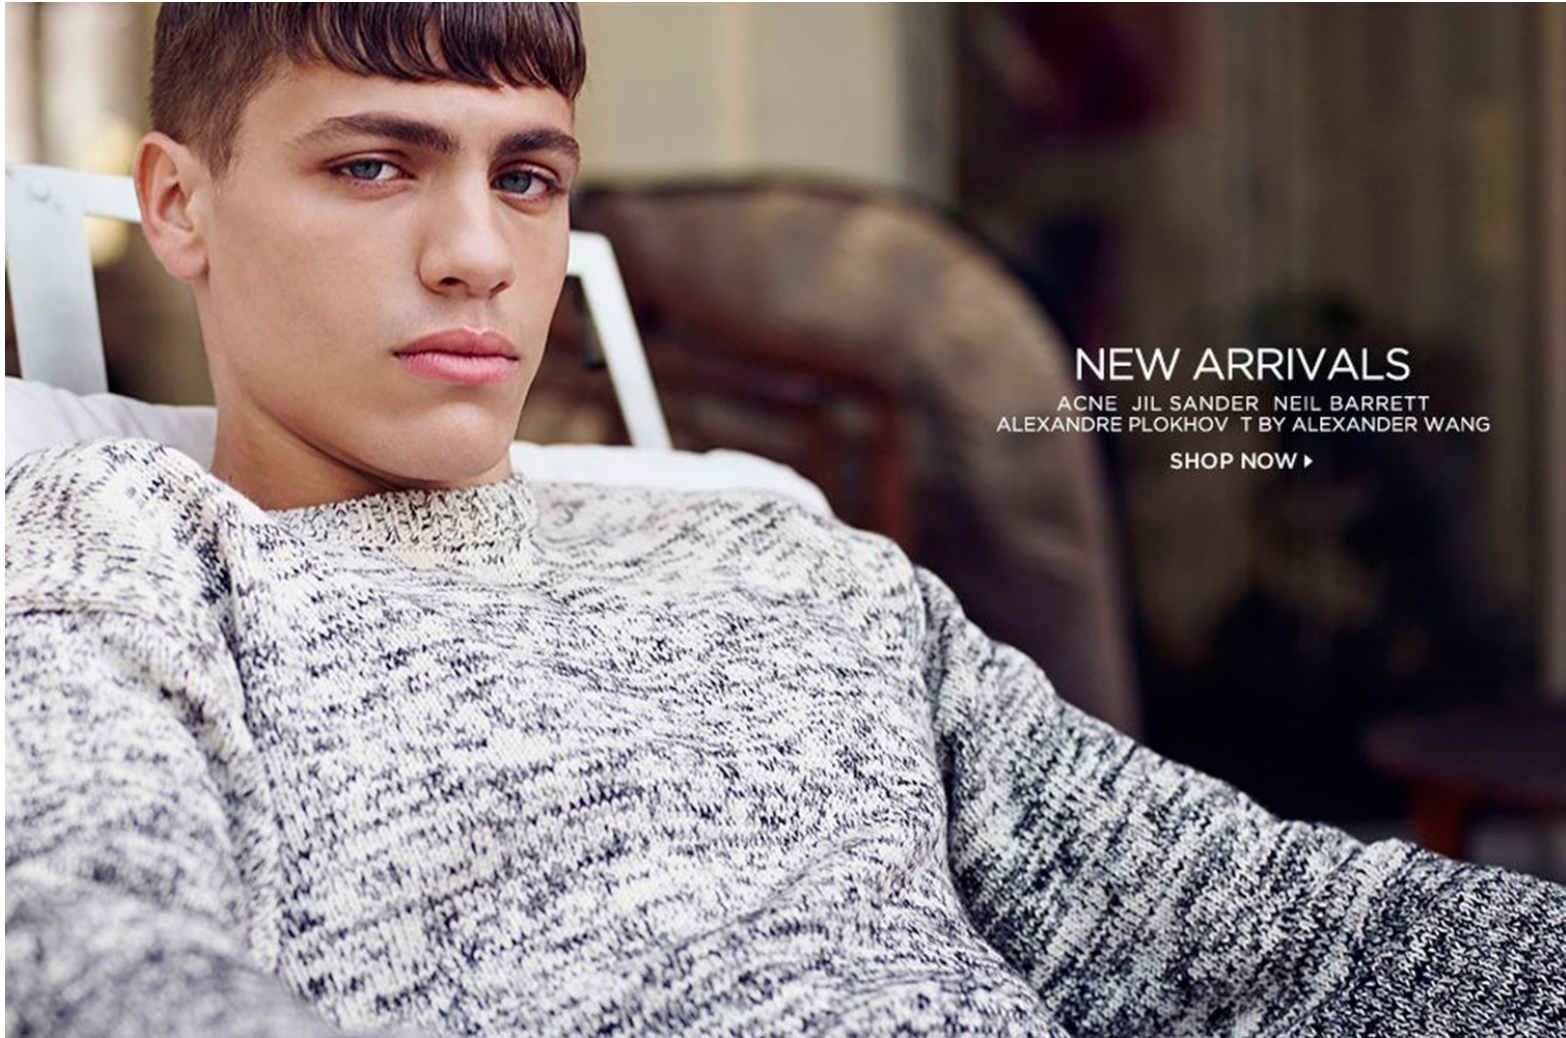

Art Department

NEW ARRIVALS

ACNE JIL SANDER NEIL BARRETT
ALEXANDRE PLOKHOV T BY ALEXANDER WANG

SHOP NOW ▶

Gloria Noto

www.art-dept.com