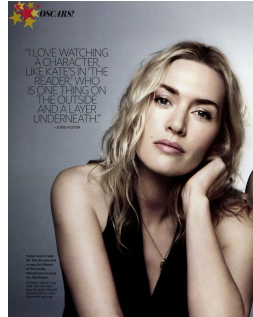

Art Department

Jenna Menard

www.art-dept.com