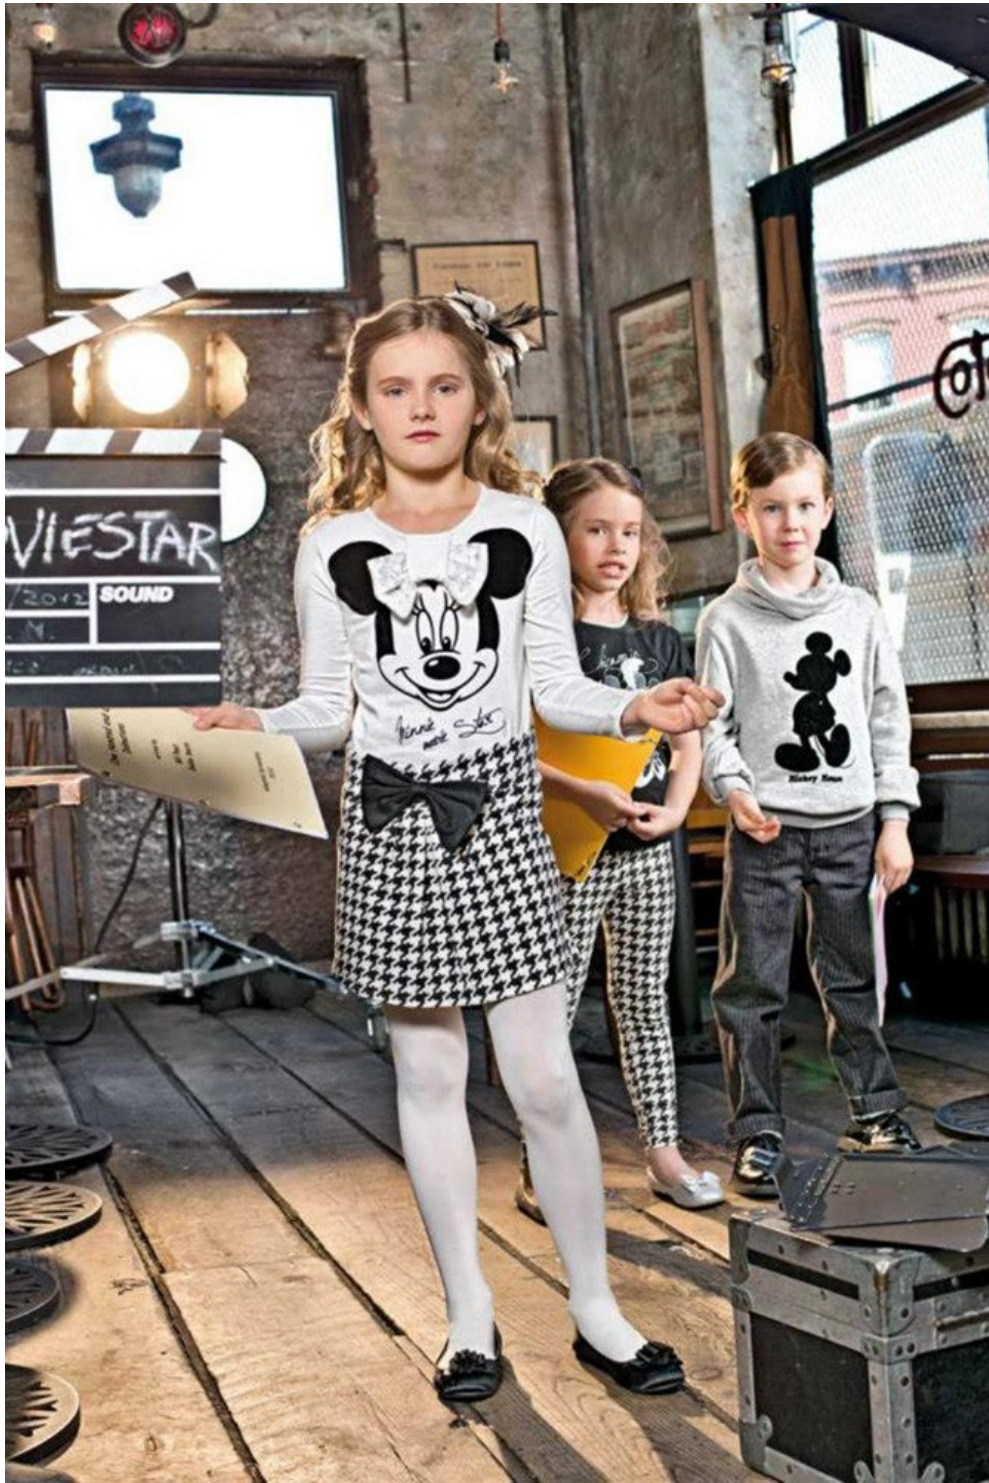

Art Department

Karla Hirkaler

www.art-dept.com