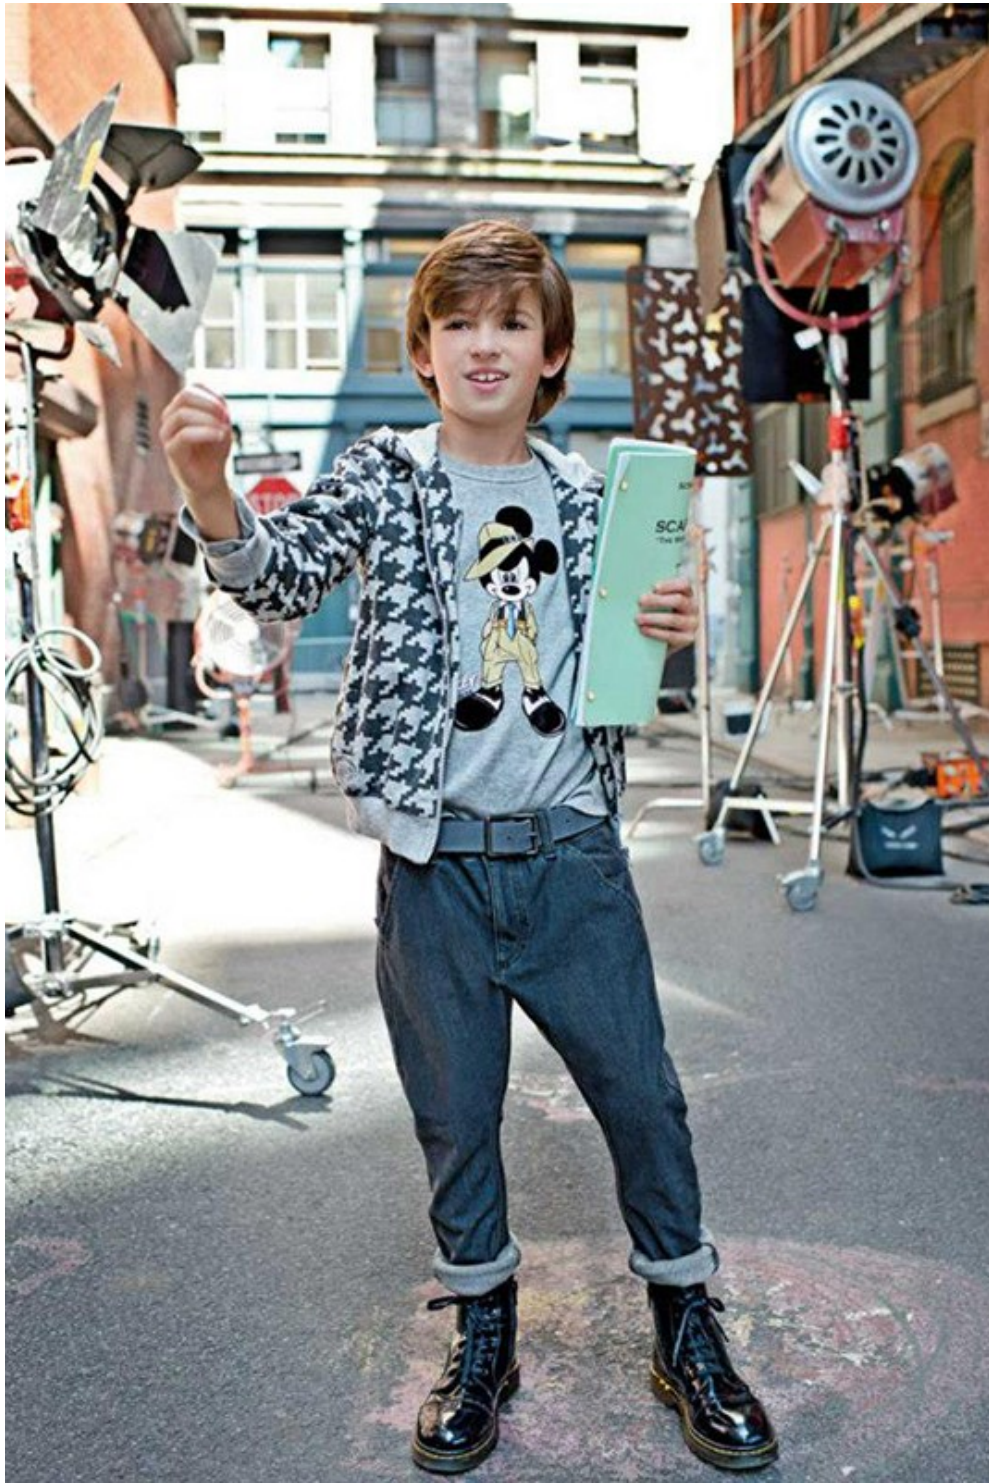

Art Department

Karla Hirkaler

www.art-dept.com