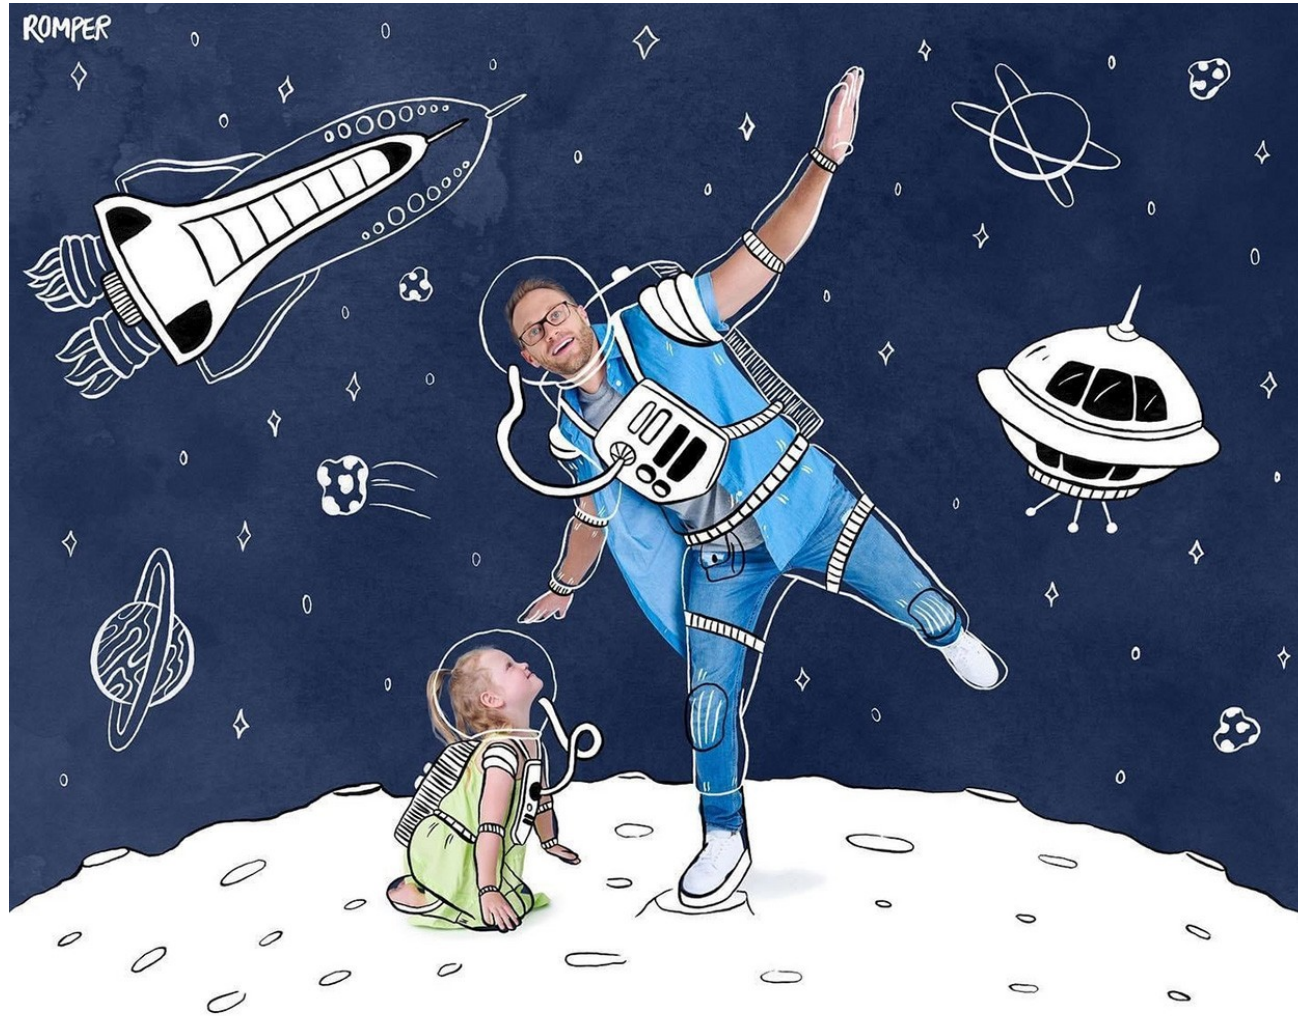

Art Department

Karla Hirkaler

www.art-dept.com