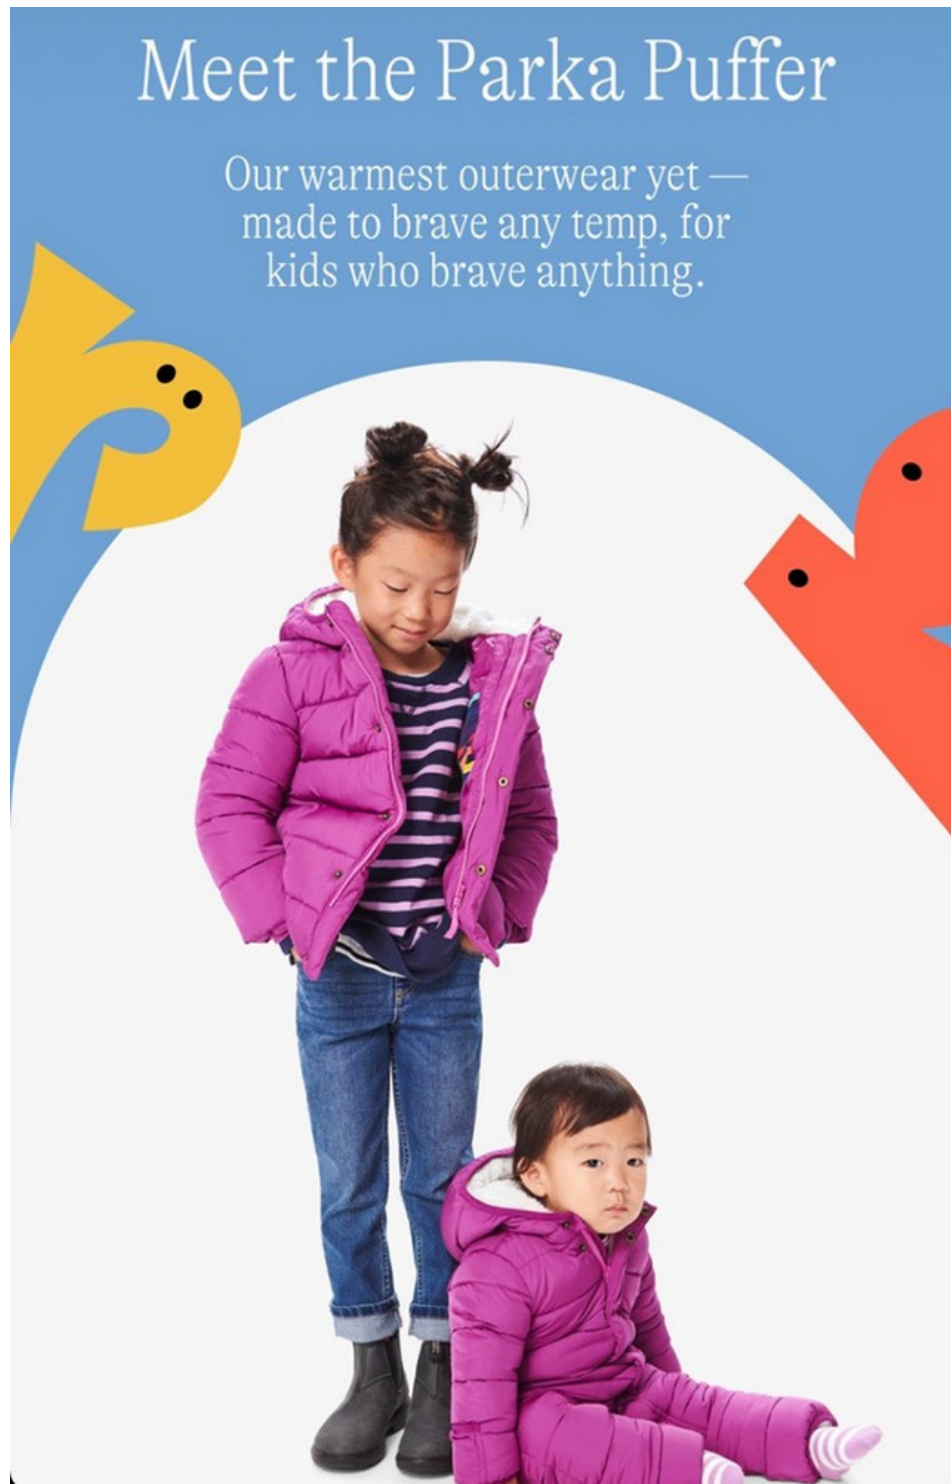

Art Department

Karla Hirkaler

www.art-dept.com