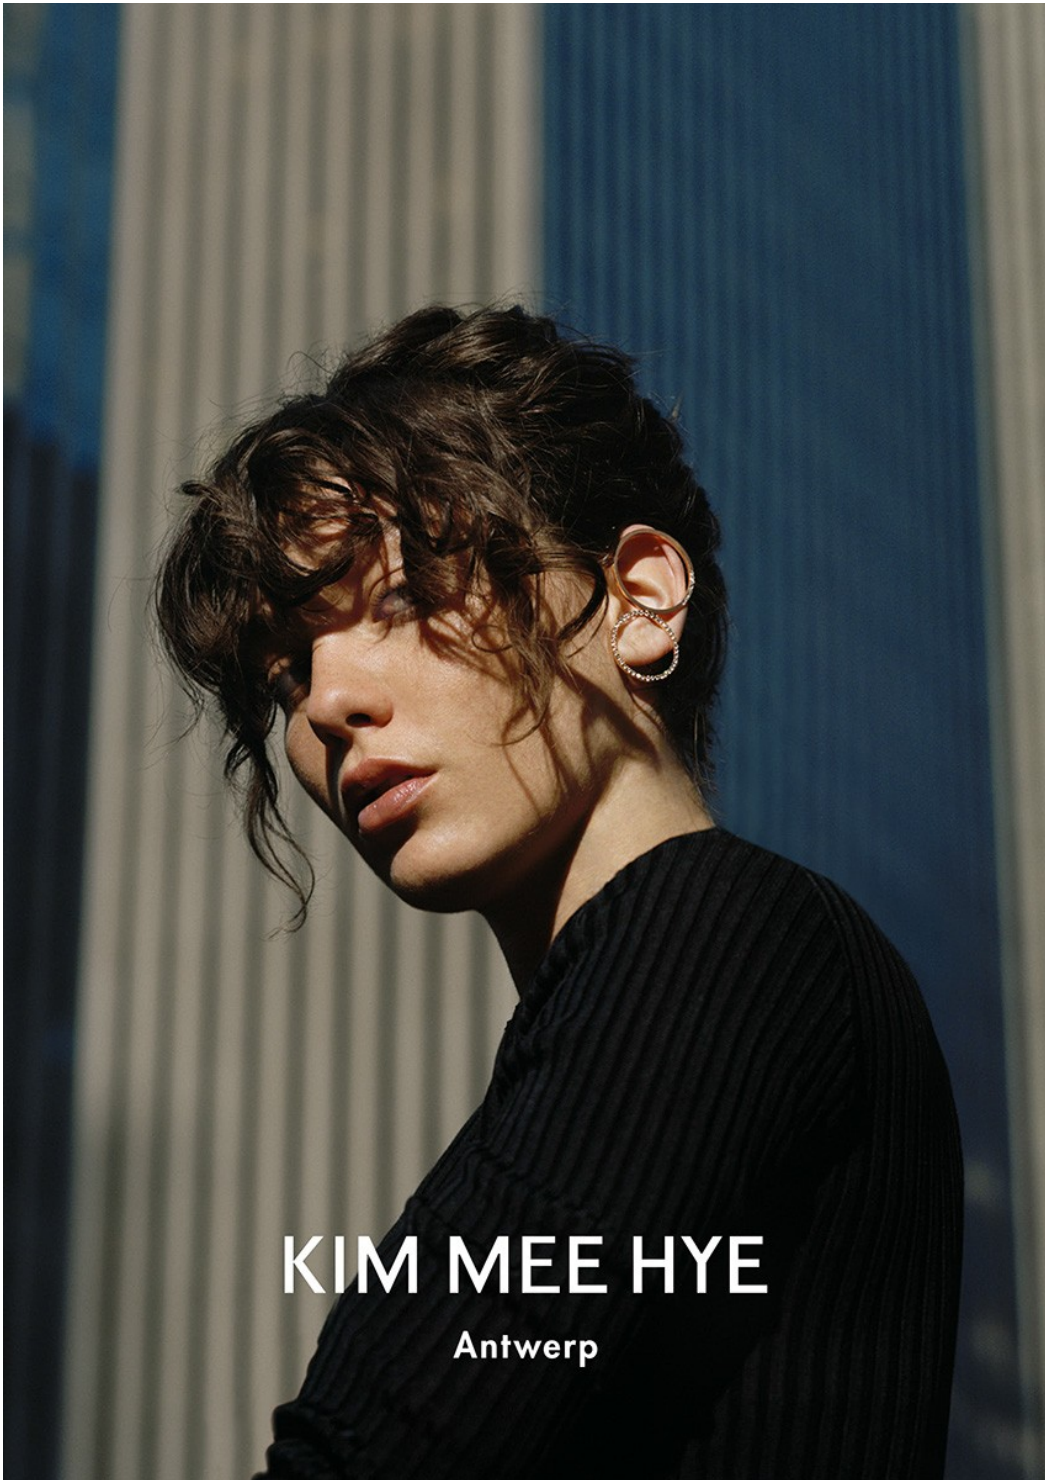

Art Department

KIM MEE HYE

Antwerp

Nancy Sea Siler

www.art-dept.com