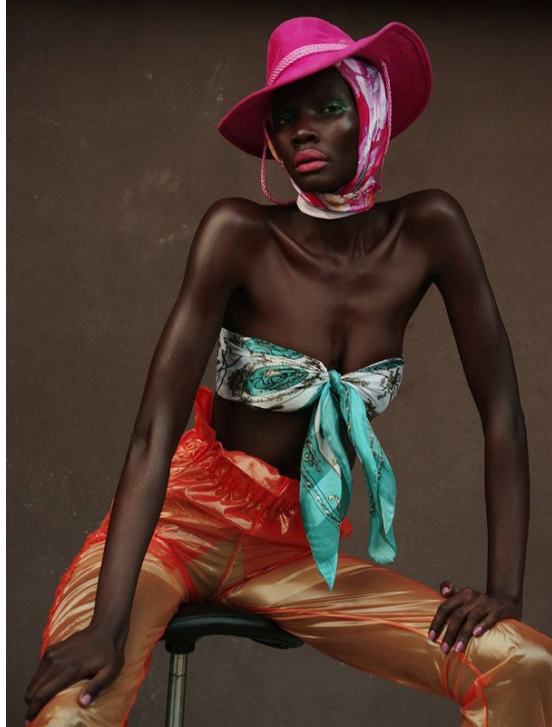

Art Department

Sacha Harford

www.art-dept.com