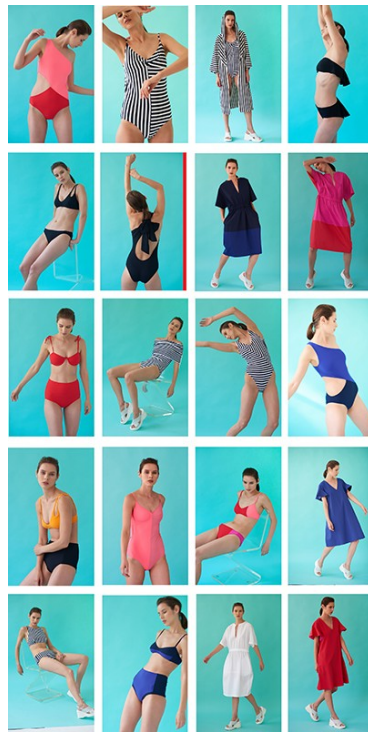

Art Department

1 WEEK LEFT

Araks

The designer: Parsons graduate Araks Yeramyanyan's lingerie and swimwear brand is favored by Sofia Coppola and Sarah Jessica Parker.

This season it's about: Sleek suits with signature cutouts and bold color combinations.

The piece to buy: The black, open back one-piece accented with a bow.

Shawnelle Prestidge

www.art-dept.com