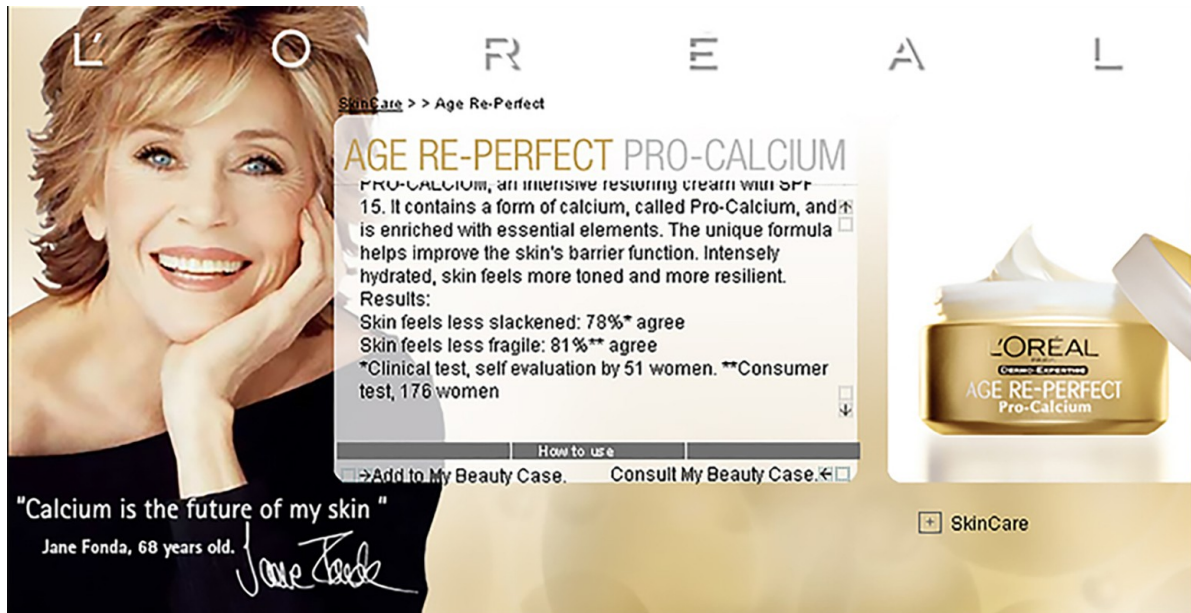

Art Department

Shawnelle Prestidge