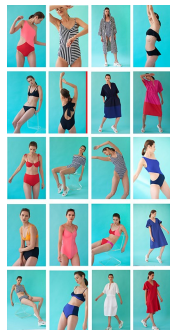

Art Department

The Timeless Elegance Look

BAHA MAR CASINO & HOTEL | HOLLYWOOD | SUNSHINE | GRAND NIGHT