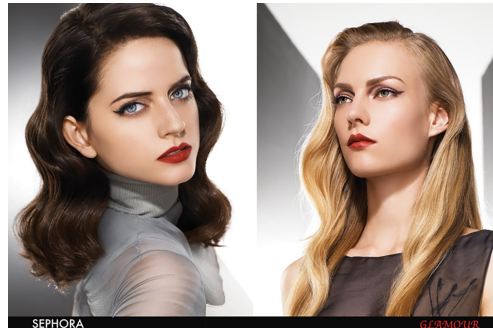

Art Department

Shawnelle Prestidge

www.art-dept.com