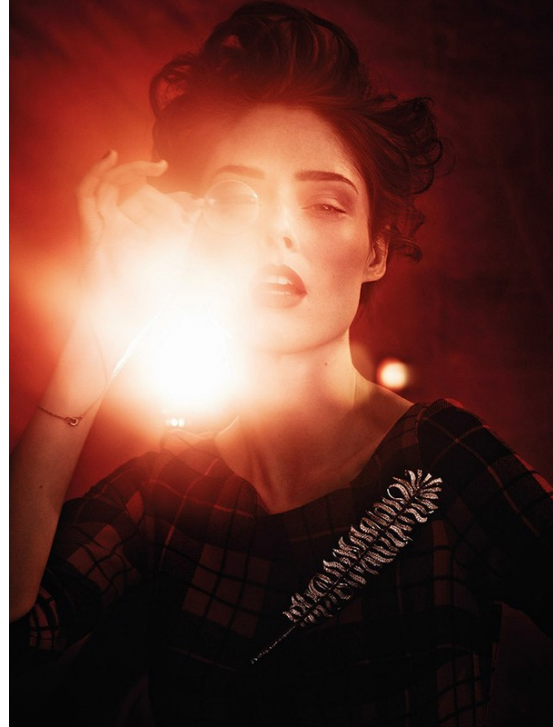

Art Department

Stefanie Willmann

www.art-dept.com