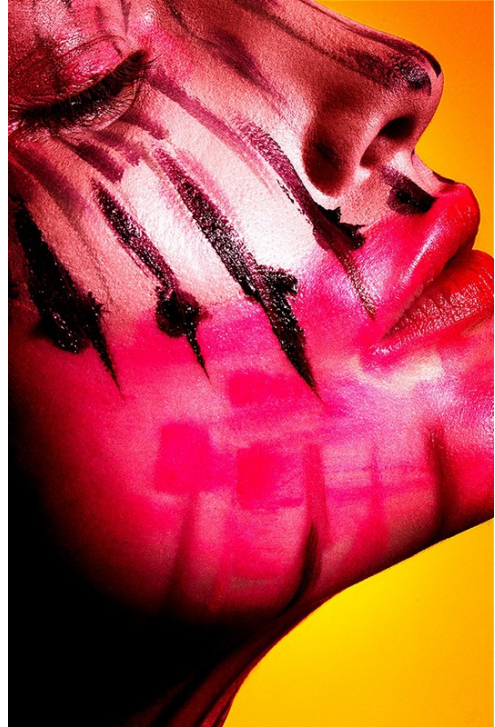

Art Department

Stefanie Willmann

www.art-dept.com