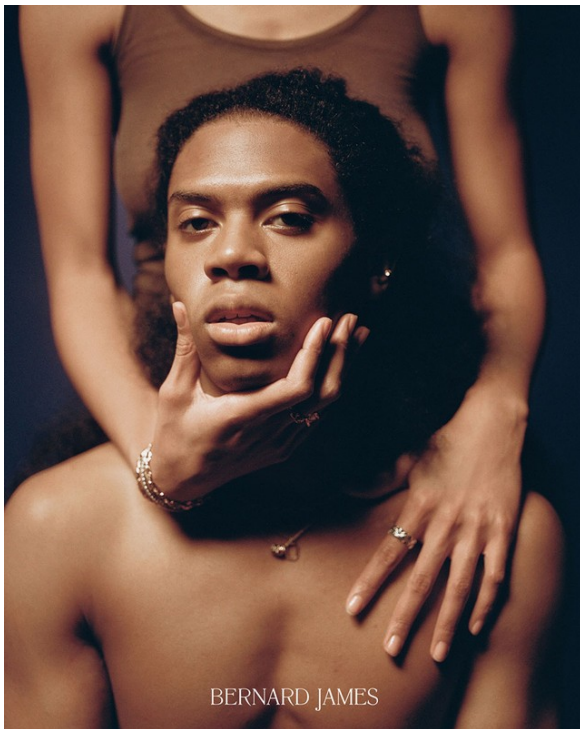

# Art Department

BERNARD JAMES

KREWE  
EYEWEAR