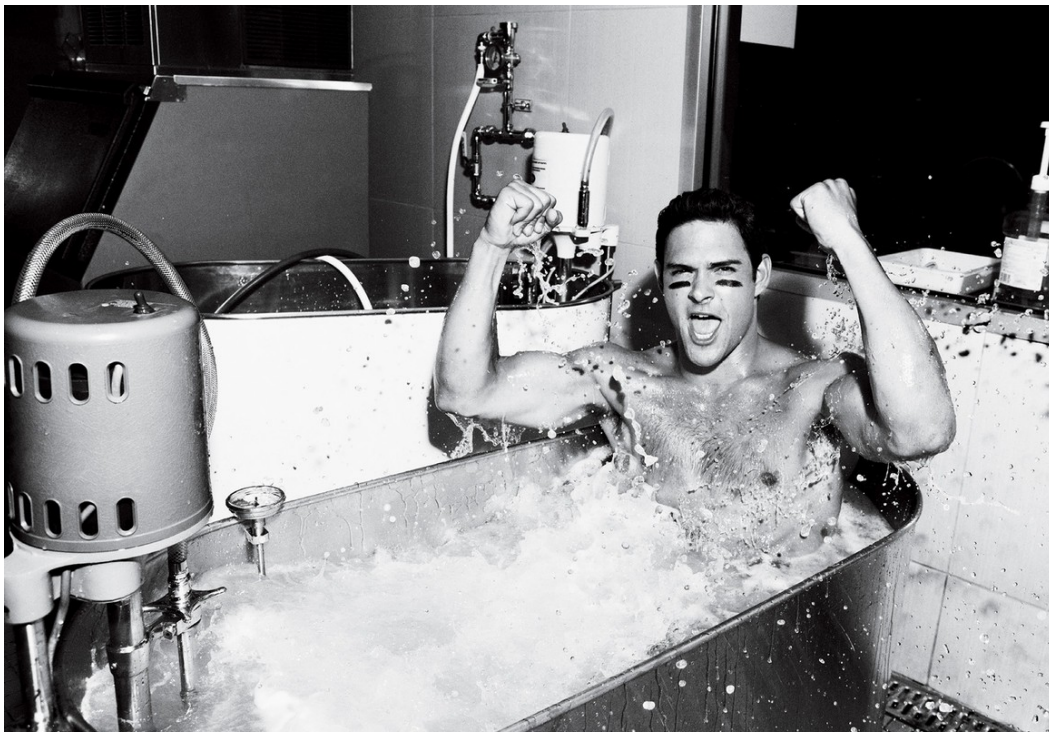

Art Department