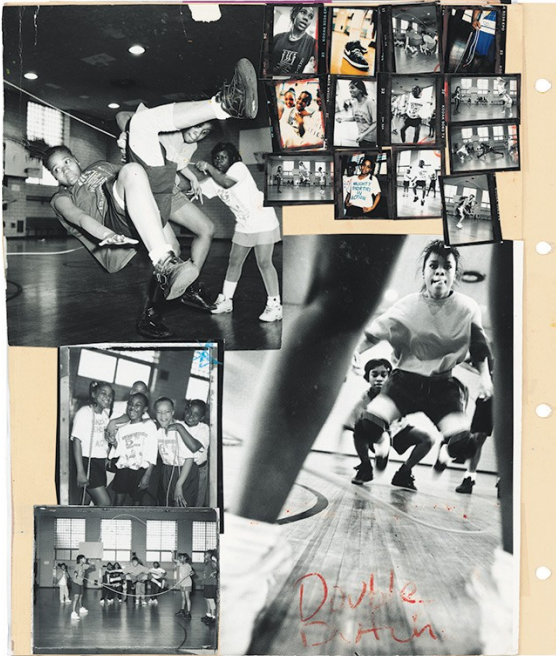

Art Department