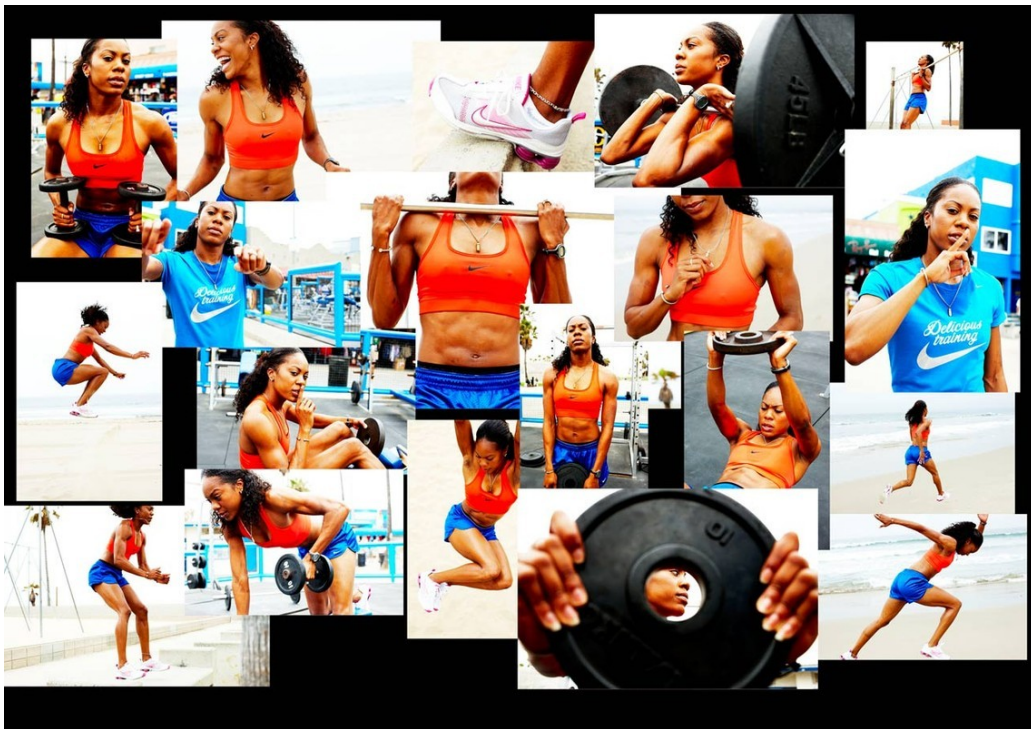

Art Department

Ben Watts

www.art-dept.com