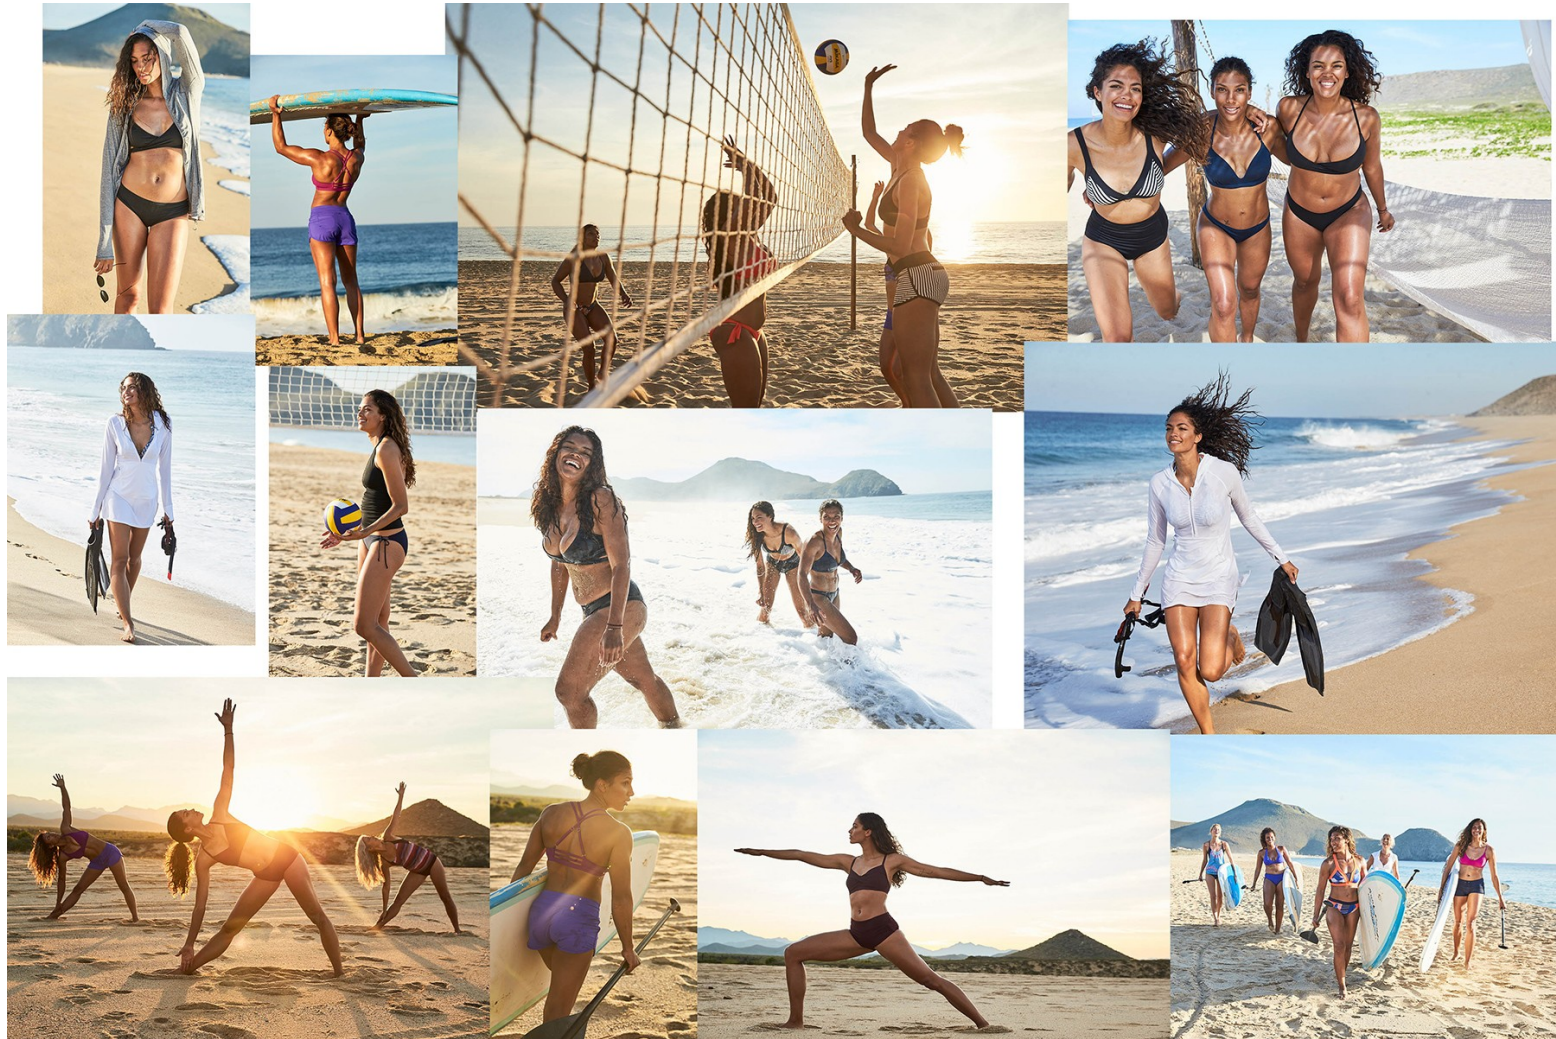

Art Department

Ben Watts

www.art-dept.com