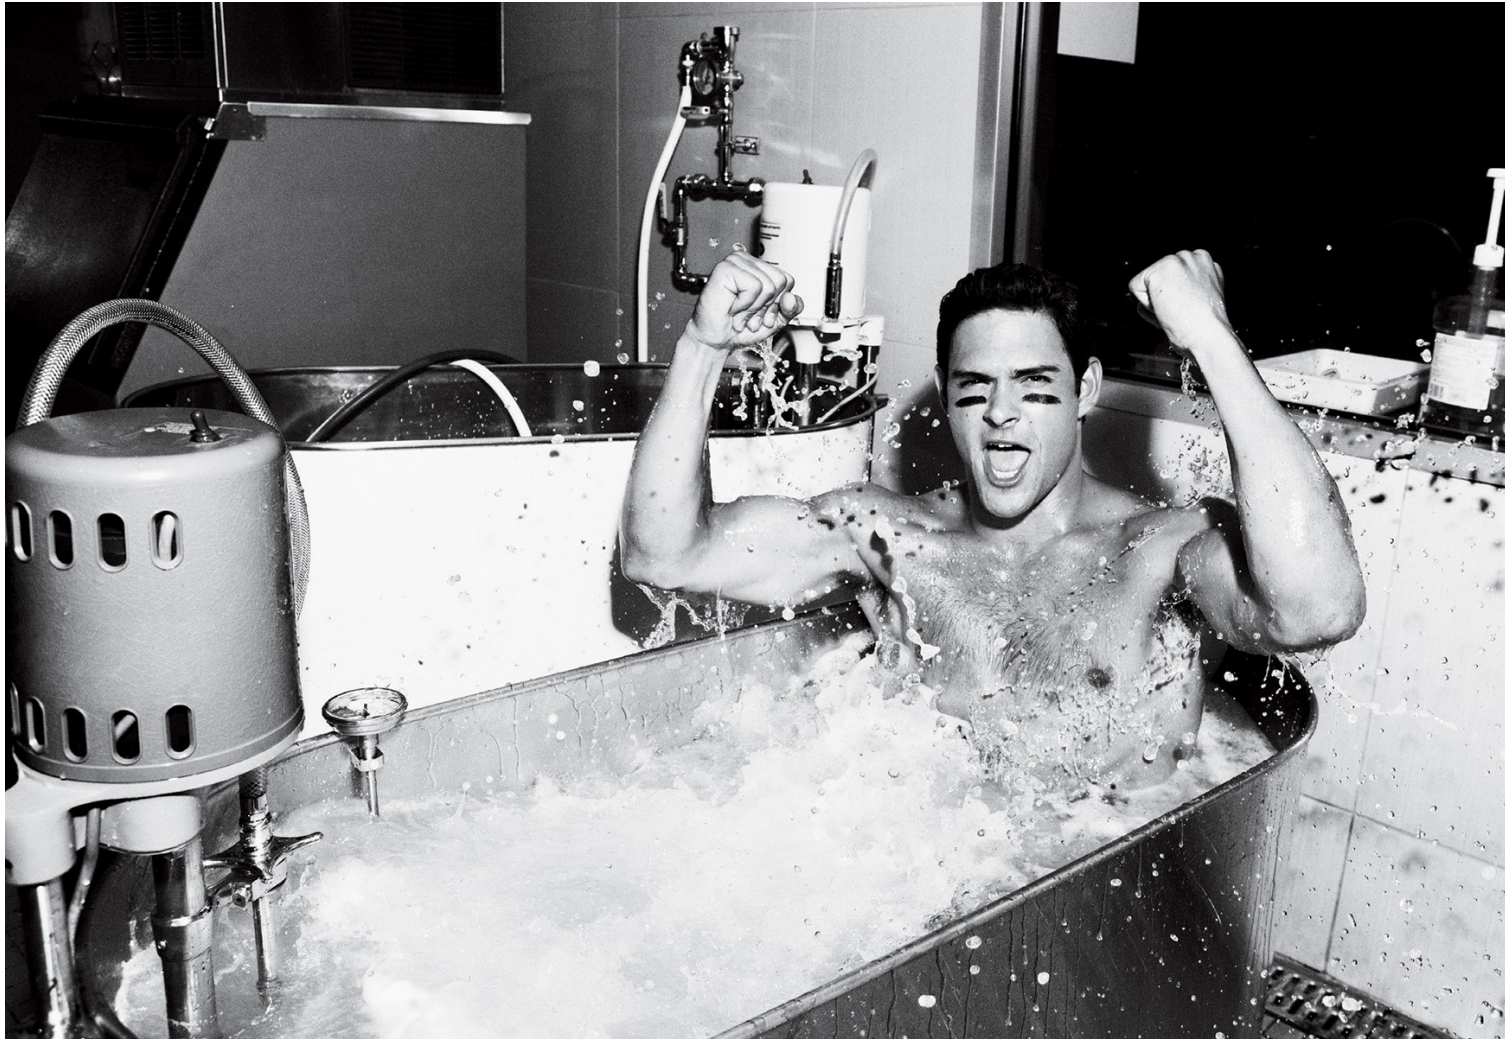

Ben Watts

Art Department

www.art-dept.com