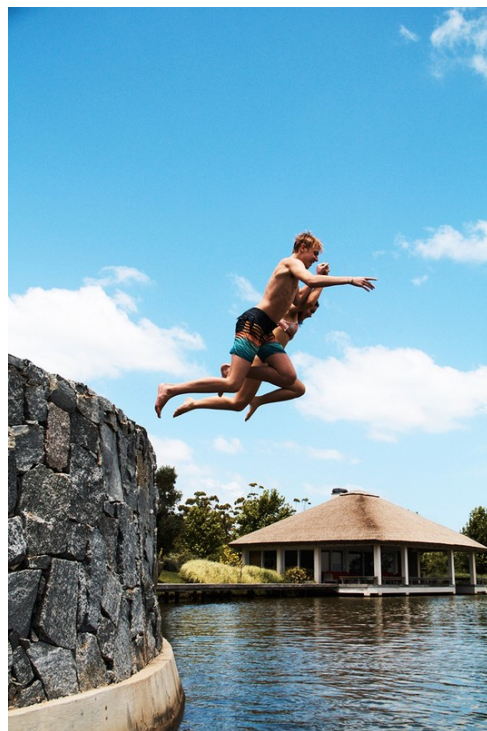

Art Department

Ben Watts

www.art-dept.com