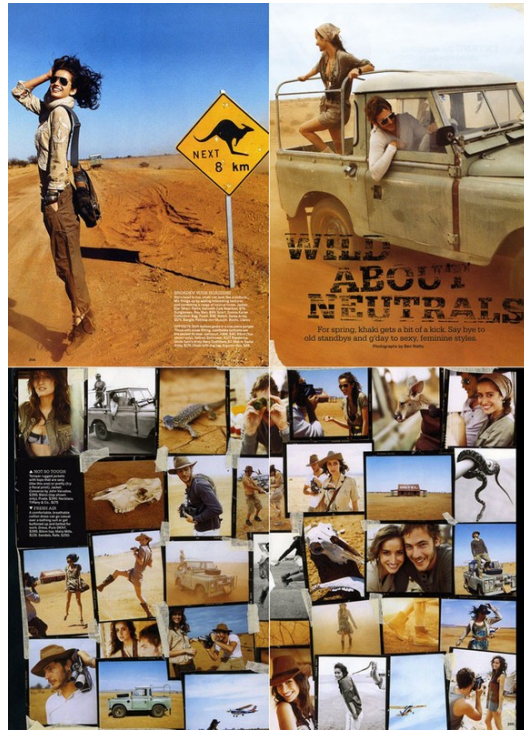

Art Department

Ben Watts

www.art-dept.com