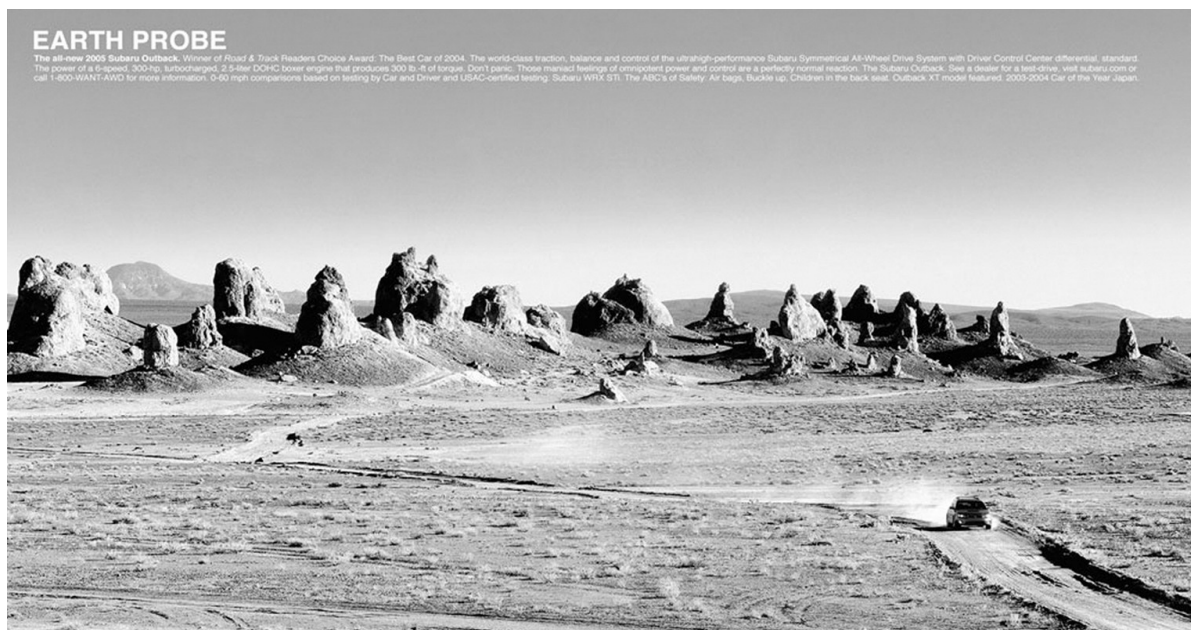

Art Department

Christian Weber

www.art-dept.com