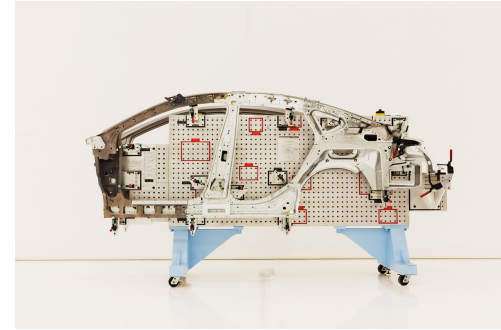

Art Department

Christian Weber

www.art-dept.com