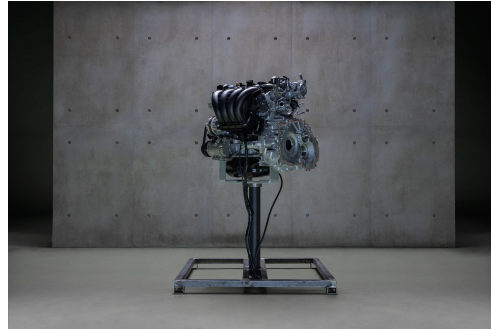

Art Department

Christian Weber

www.art-dept.com