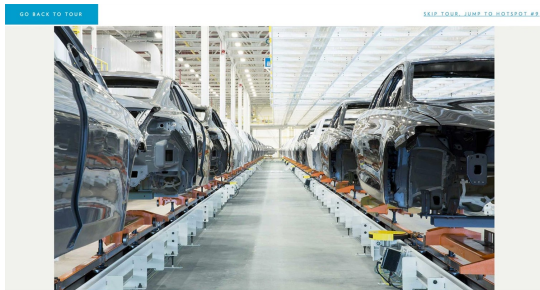

Christian Weber

www.art-dept.com

Art Department

Tiguan Match. Unbelievable value.

Das Auto.

Golf Match. Unbelievable value.

Small print text at the bottom of the advertisement.

Das Auto.