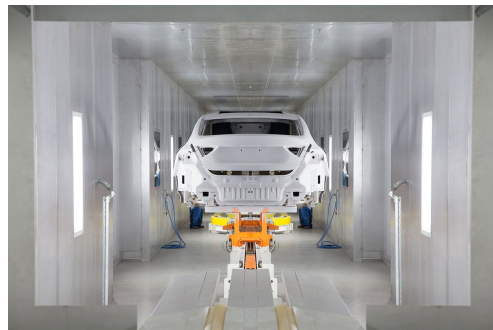

Art Department

Christian Weber

www.art-dept.com