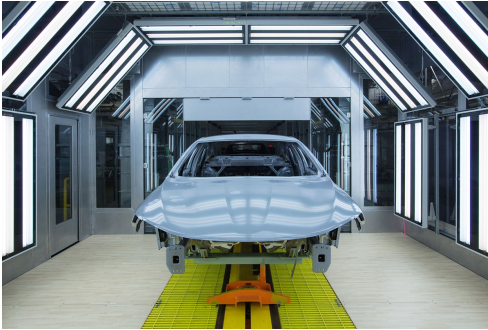

Art Department

Christian Weber

www.art-dept.com