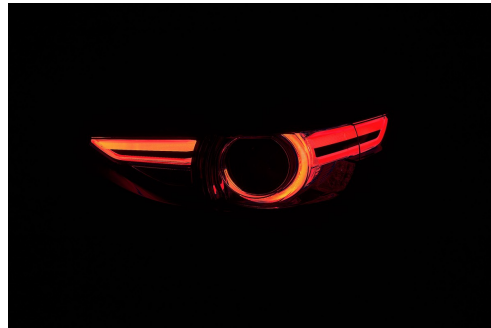

Art Department

Christian Weber

www.art-dept.com