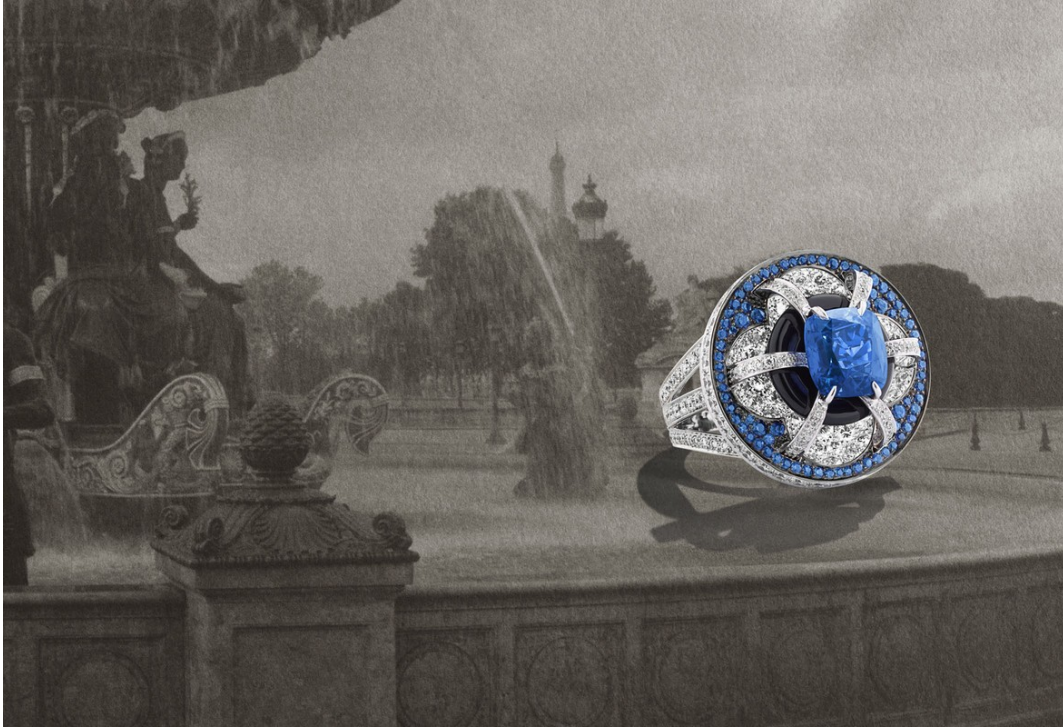

Art Department

Coppi Barbieri

www.art-dept.com