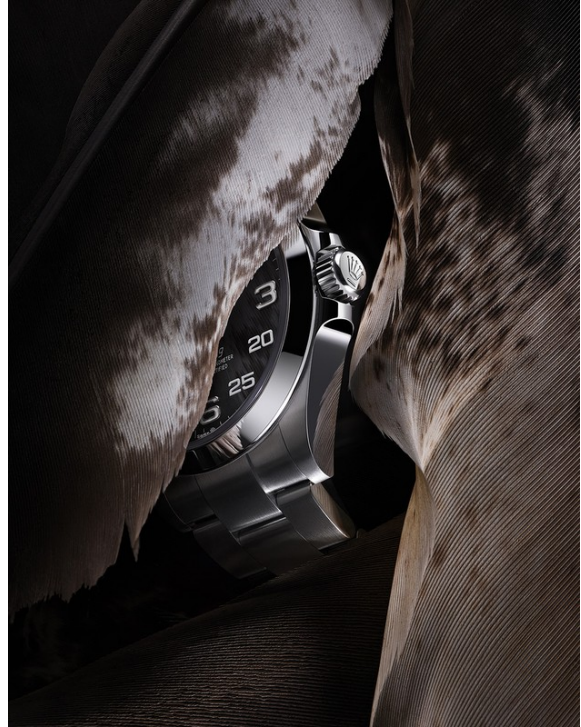

Art Department

Coppi Barbieri

www.art-dept.com