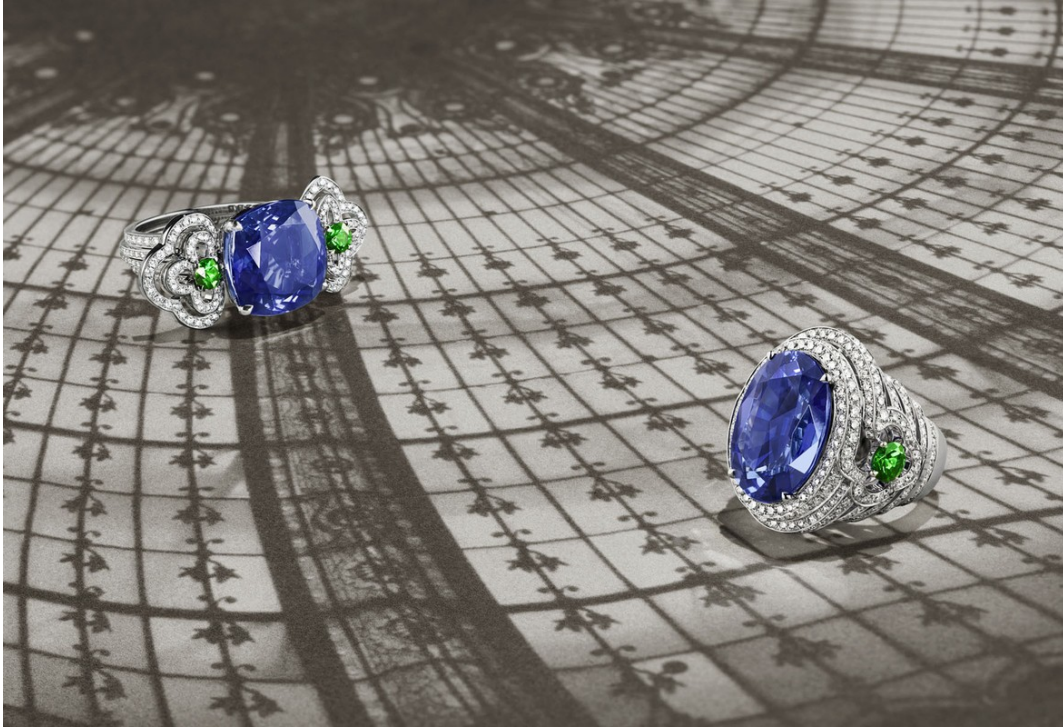

Art Department

Coppi Barbieri

www.art-dept.com