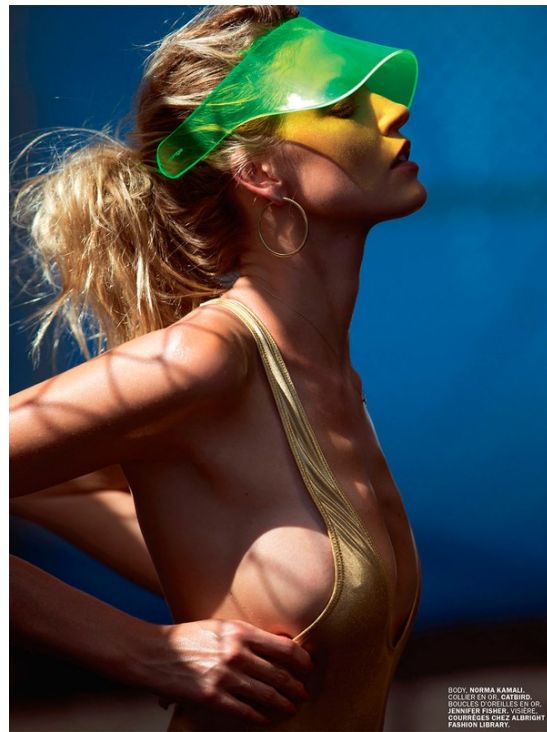

Art Department

David Bellemere

www.art-dept.com