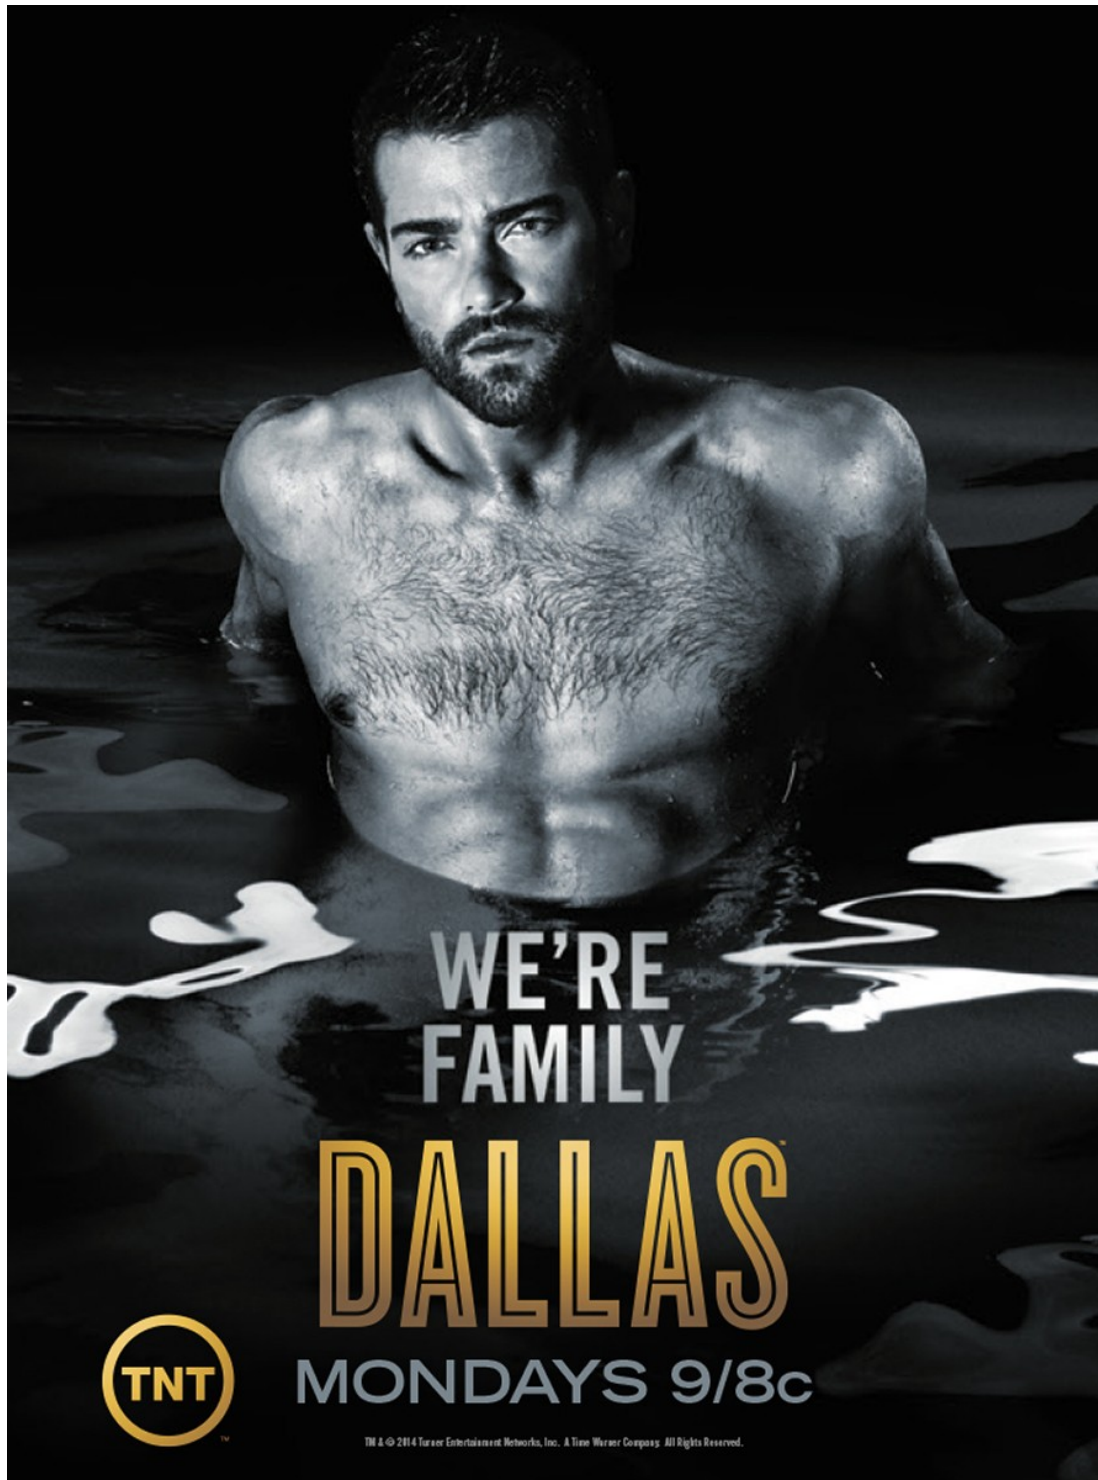

Art Department

James White

www.art-dept.com