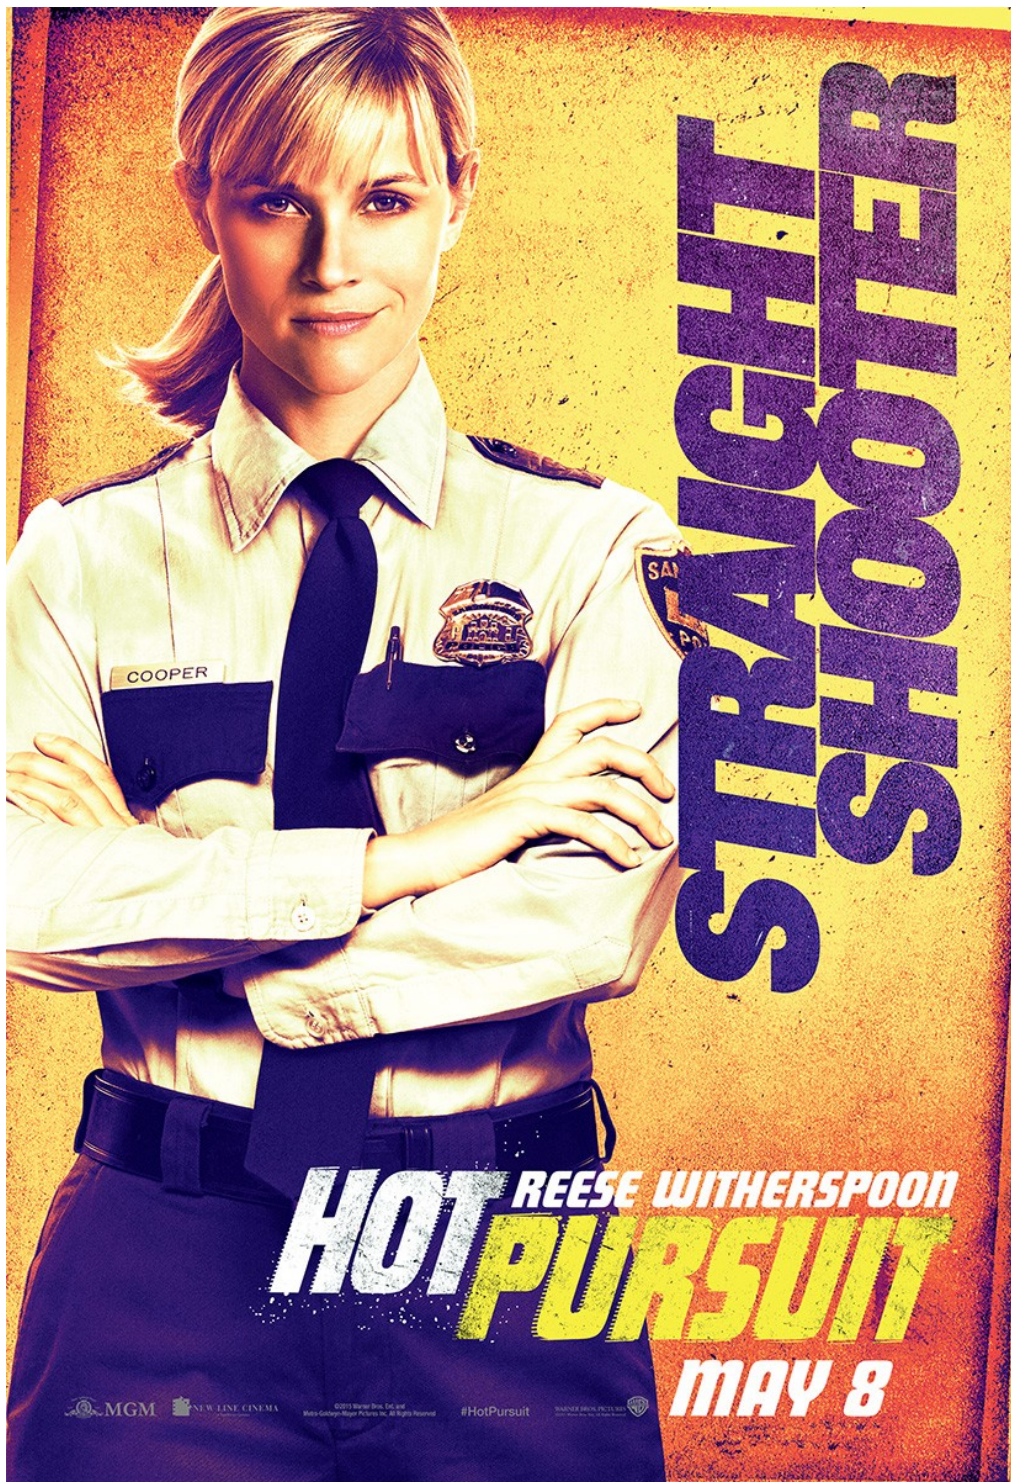

Art Department

James White

www.art-dept.com