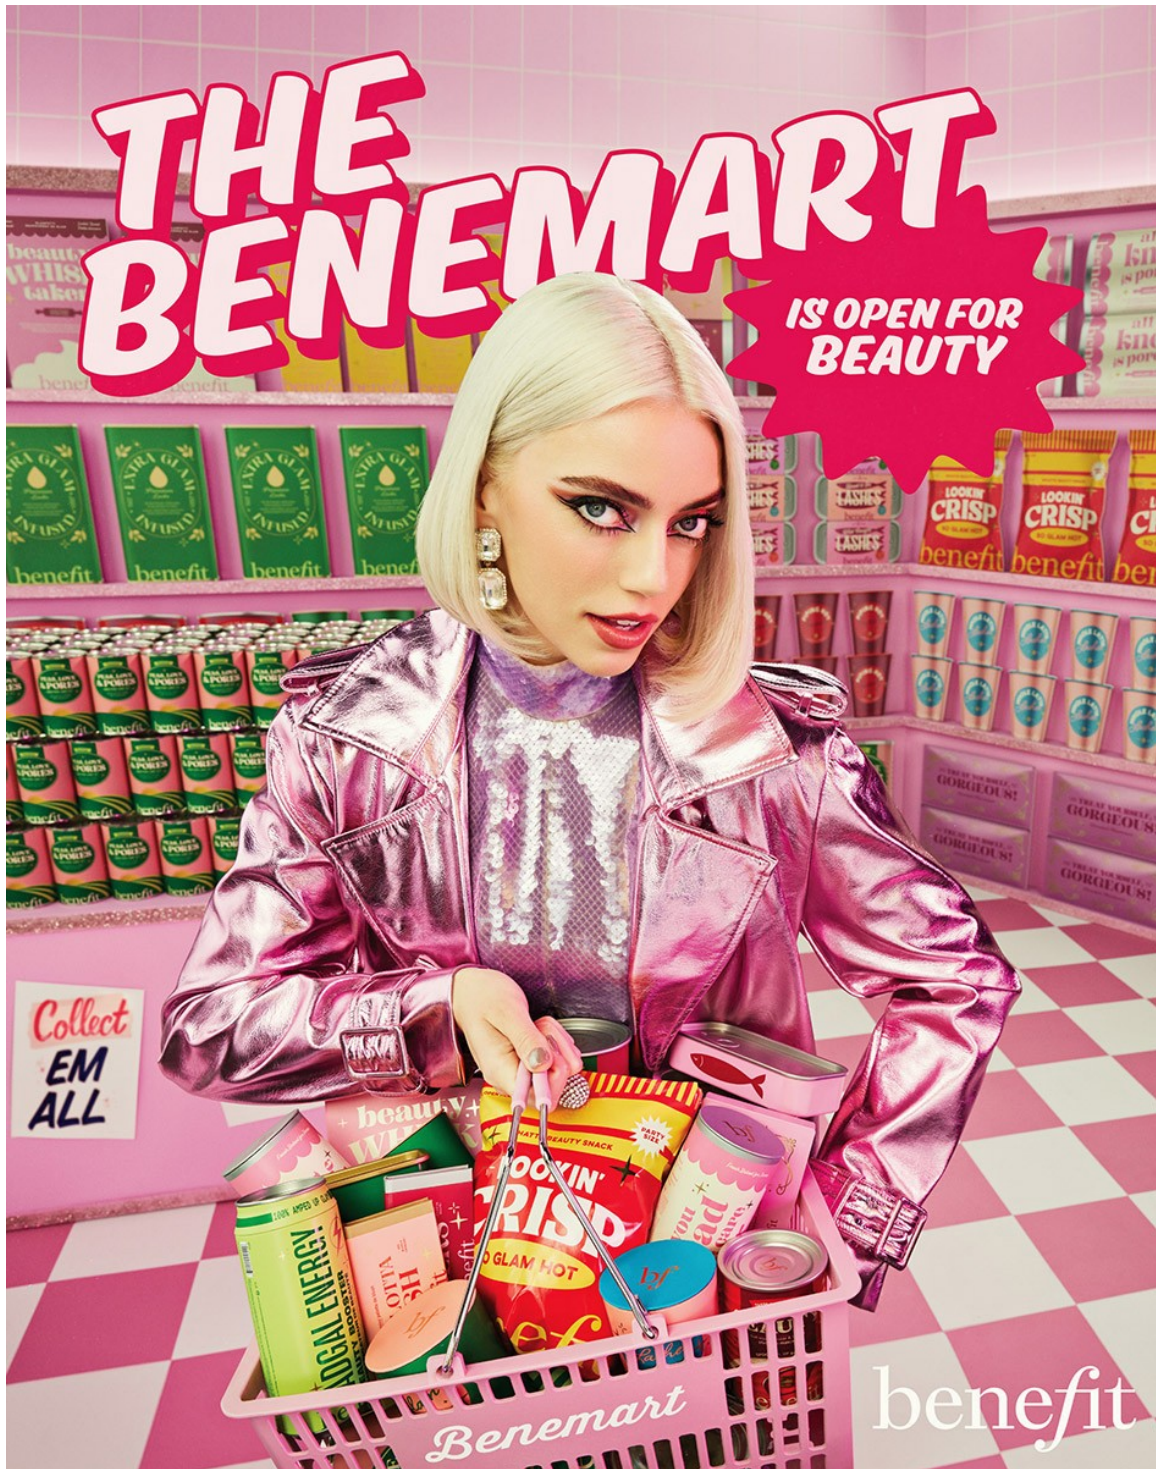

Art Department

Julia Johnson

www.art-dept.com