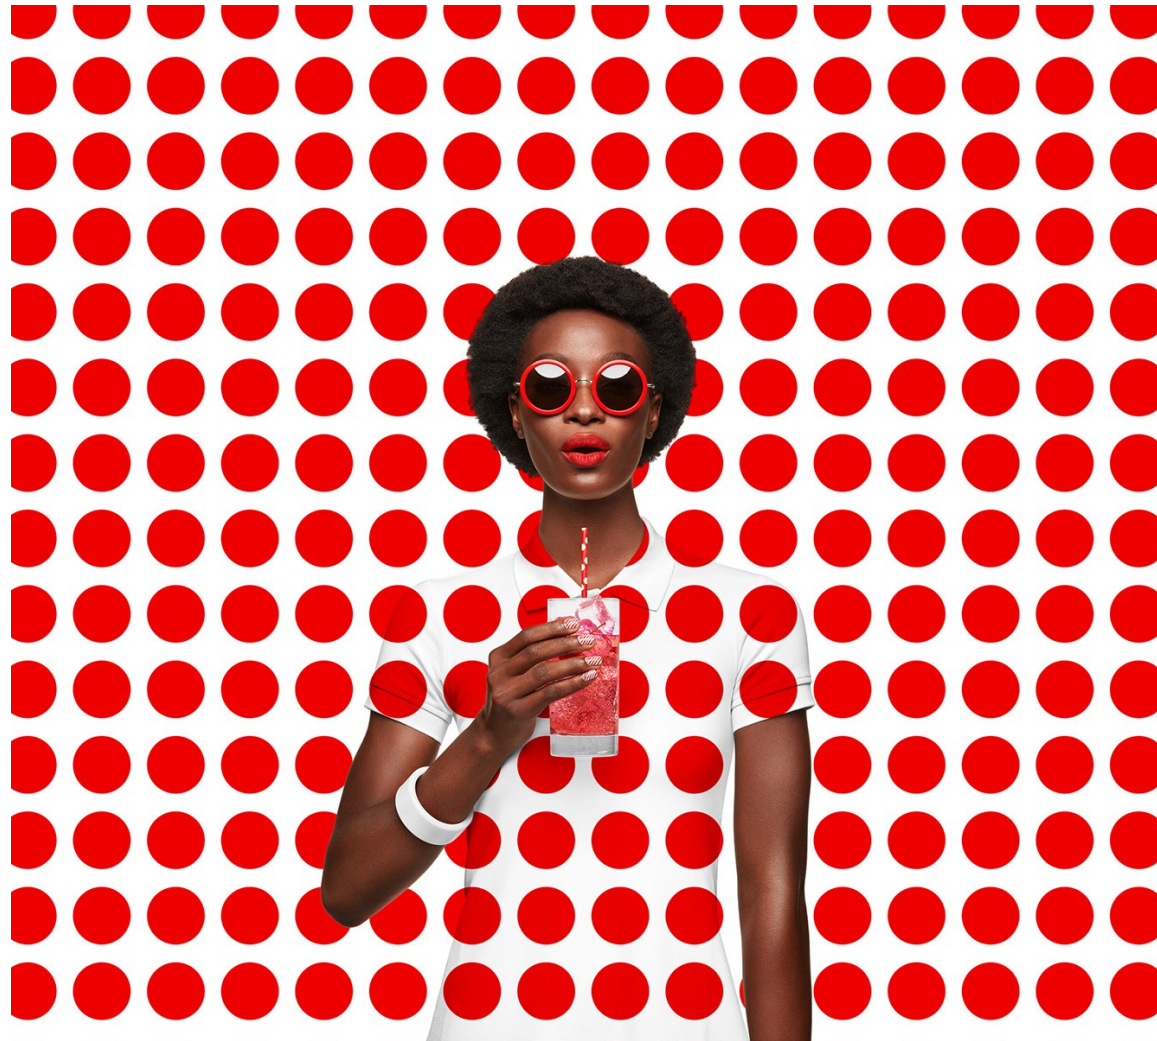

Art Department

Julia Johnson

www.art-dept.com