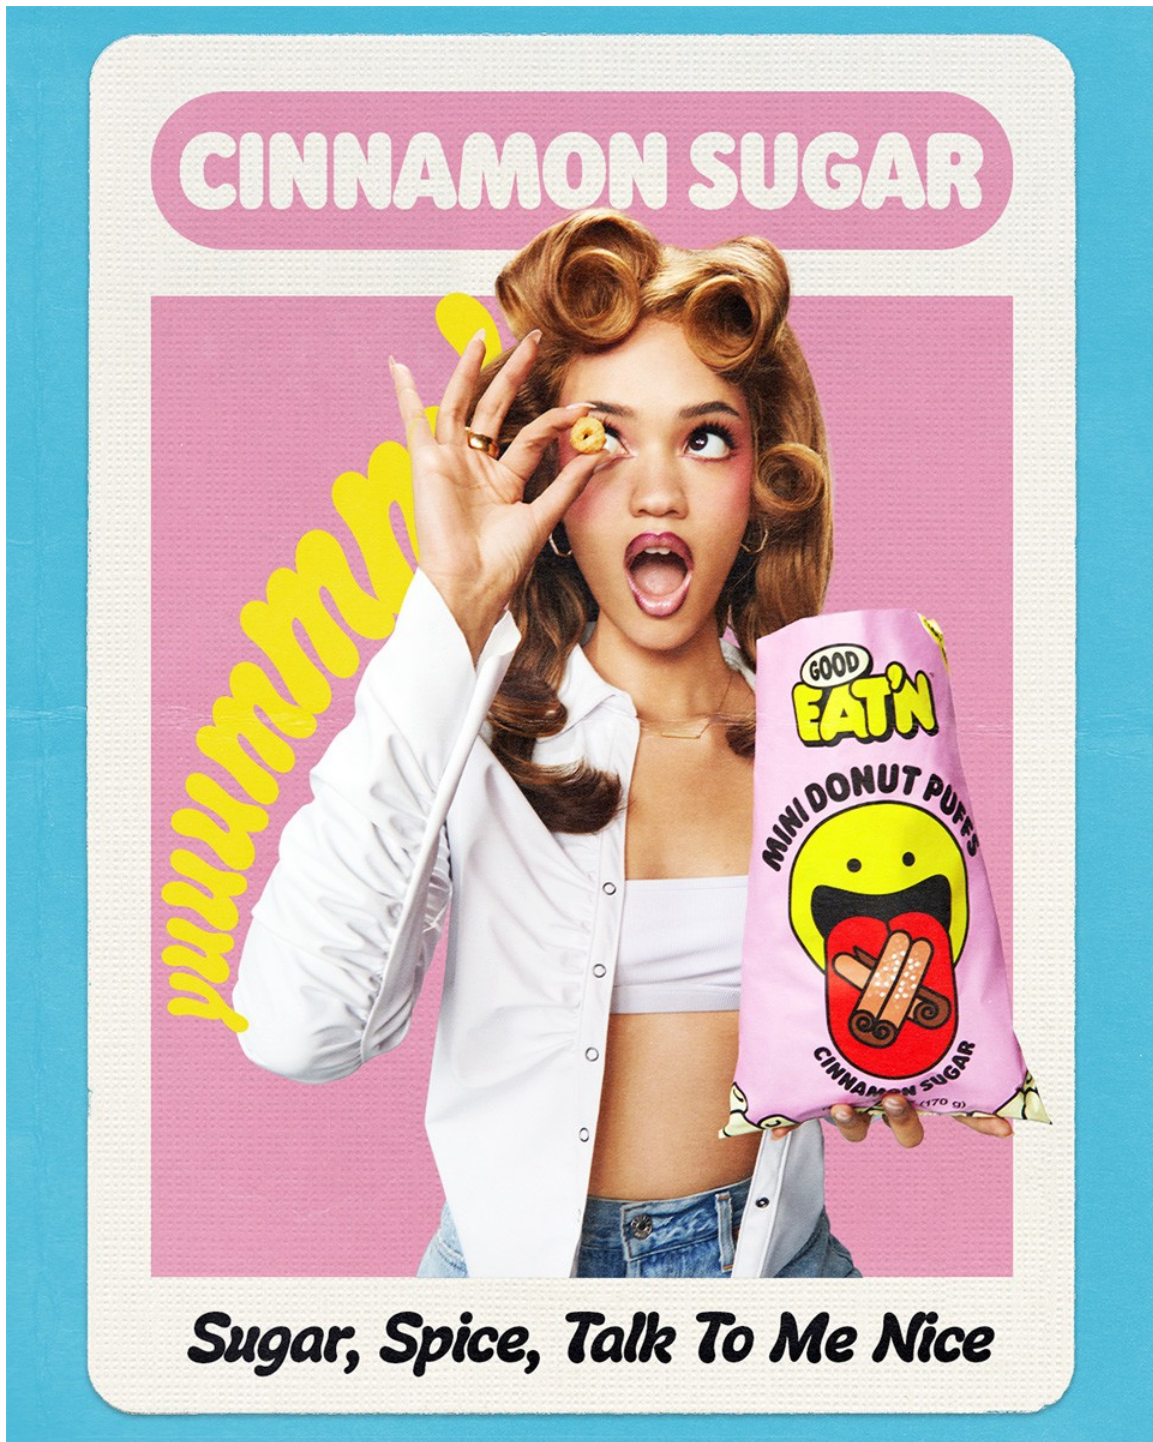

Art Department

Julia Johnson