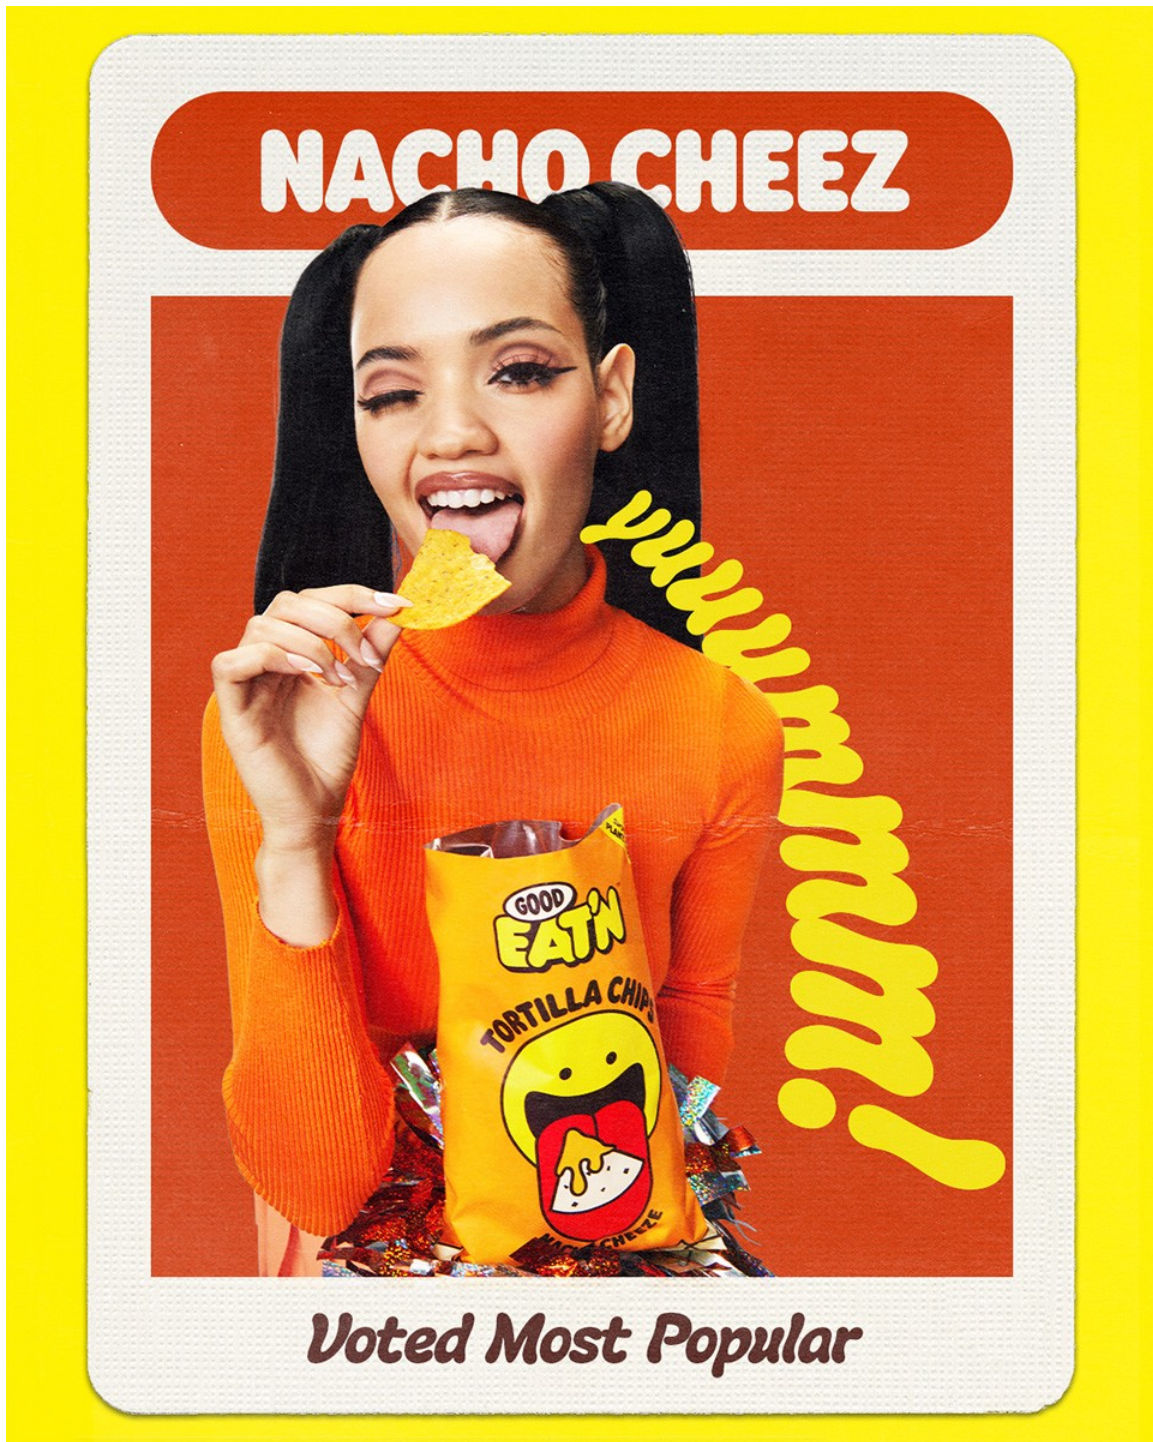

Art Department

Julia Johnson