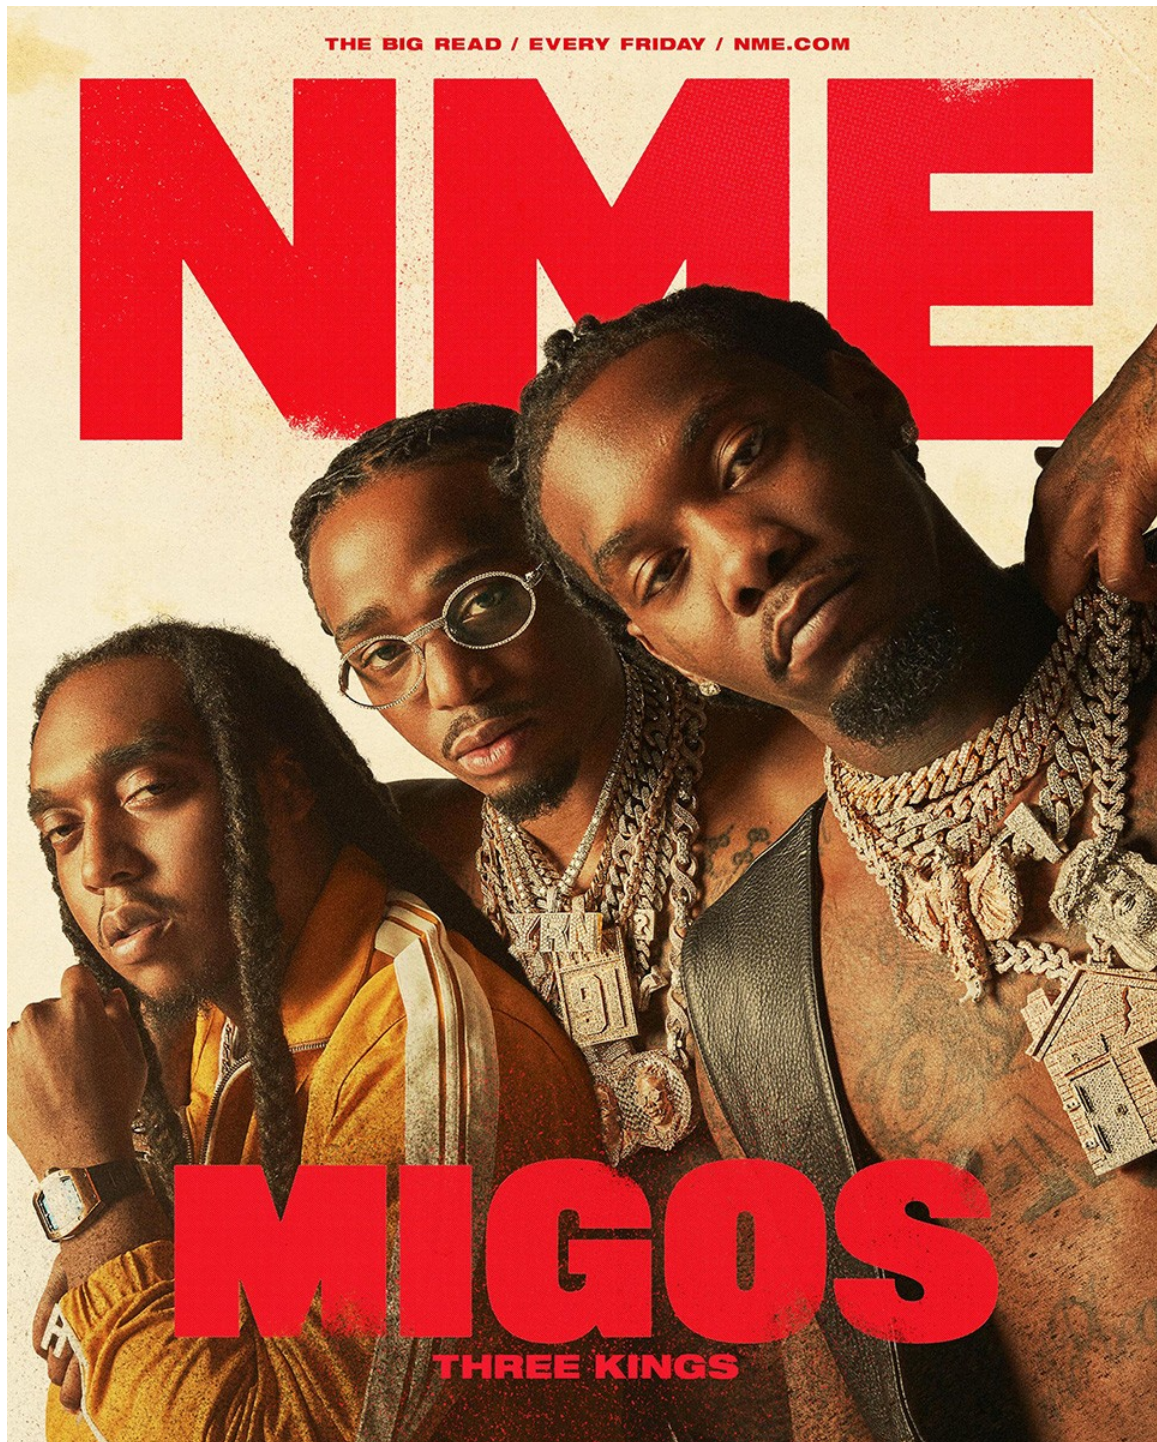

Art Department

Kenneth Cappello

www.art-dept.com