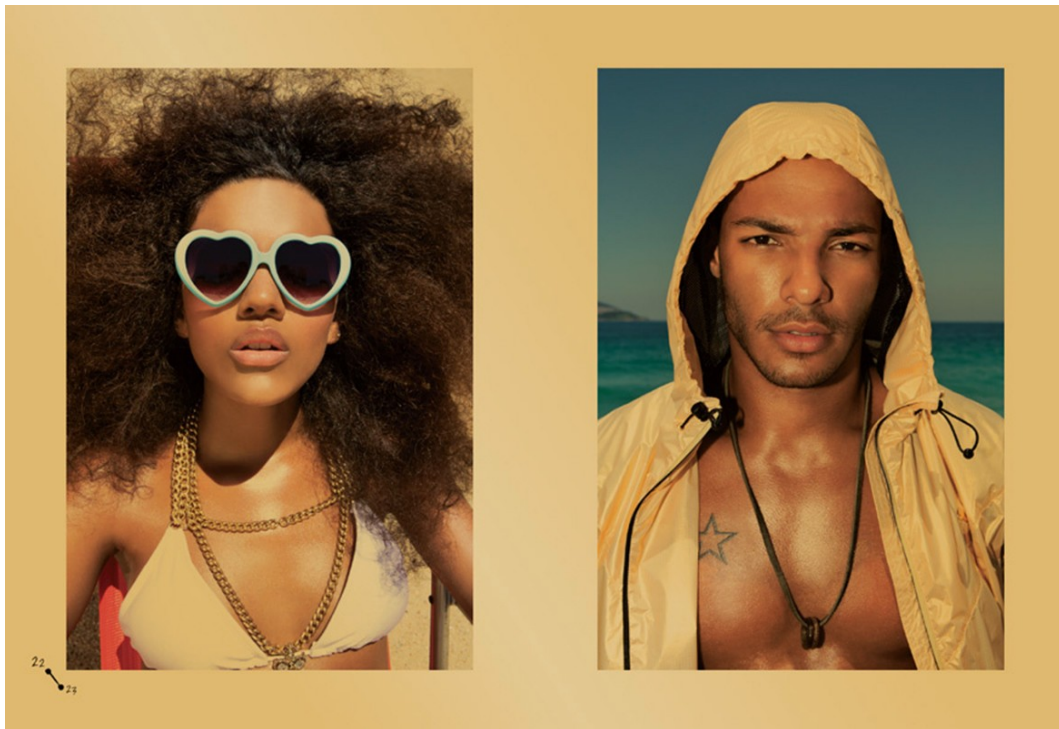

Art Department

Kenneth Cappello

www.art-dept.com