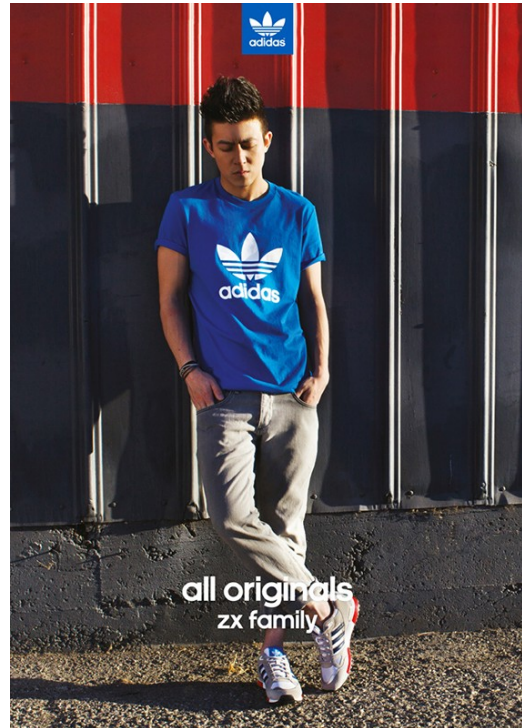

Kenneth Cappello

Art Department

Kenneth Cappello

www.art-dept.com

Art Department

CURRENT/ELLIOTT LOVE

PHOTOGRAPHY BY KENNETH CAPPELLO
STYLING BY LAUREN HOWELL
STARRING NATALIE LOVE
STARRING LAURA LOVE

CURRENT/ELLIOTT