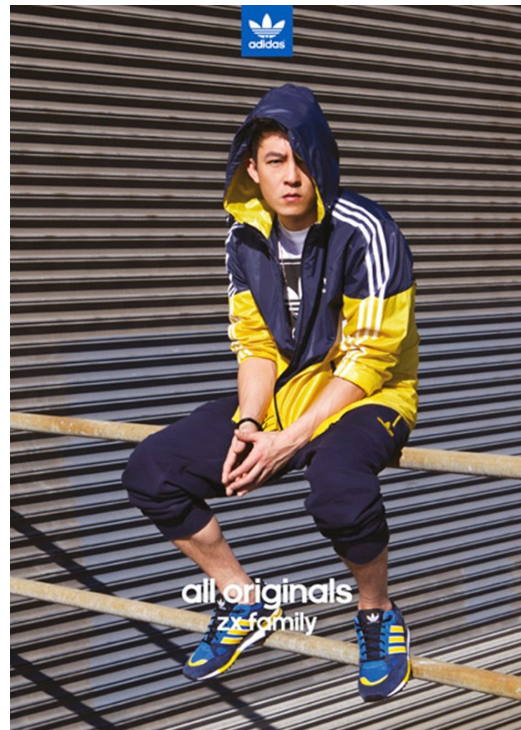

Kenneth Cappello

Art Department

Kenneth Cappello

www.art-dept.com

Art Department

CURRENT/ELLIOTT LOVE

PHOTOGRAPHY BY KENNETH CAPPELLO
STYLING BY LAUREN HOWELL
STARRING NATALIE LOVE
STARRING LAURA LOVE

CURRENT/ELLIOTT