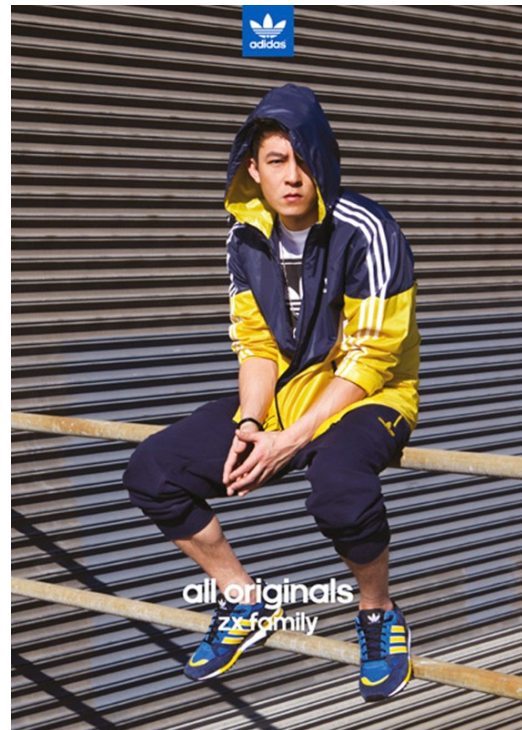

Kenneth Cappello

Art Department

Kenneth Cappello

www.art-dept.com

Art Department

CURRENT/ELLIOTT LOVE

PHOTOGRAPHY BY KENNETH CAPPELLO
STYLING BY LAUREN HOWELL
STARRING NATALIE LOVE
STARRING LAURA LOVE

CURRENT/ELLIOTT