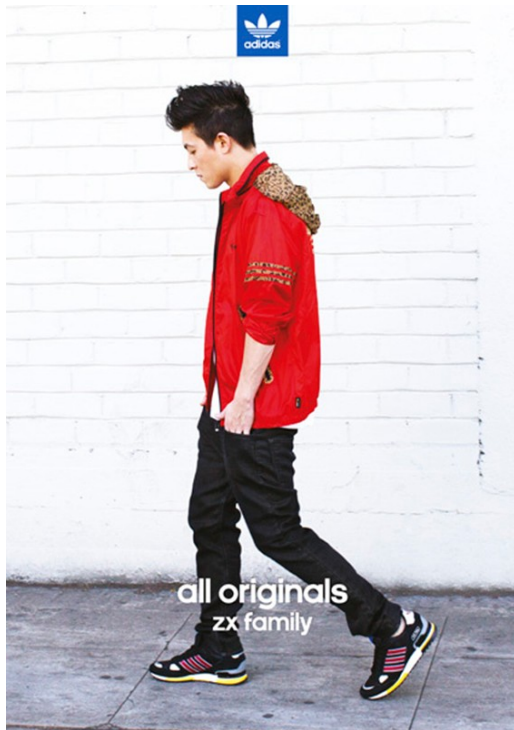

Kenneth Cappello

Art Department

Kenneth Cappello

www.art-dept.com

Art Department

CURRENT/ELLIOTT LOVE

PHOTOGRAPHY BY KENNETH CAPPELLO
STYLING BY LAUREN HOWELL
STARRING NATALIE LOVE
STARRING LAURA LOVE

CURRENT/ELLIOTT