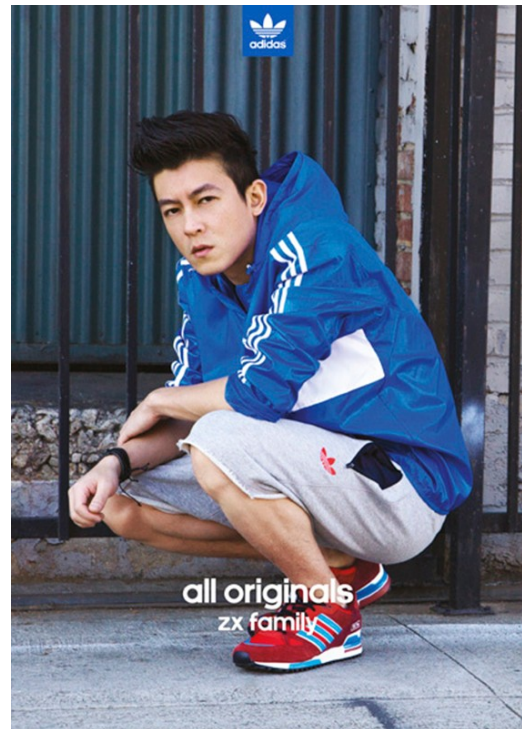

Kenneth Cappello

Art Department

Kenneth Cappello

www.art-dept.com

Art Department

CURRENT/ELLIOTT LOVE

PHOTOGRAPHY BY KENNETH CAPPELLO
STYLING BY LAUREN HOWELL
STARRING NATALIE LOVE
STARRING LAURA LOVE

CURRENT/ELLIOTT