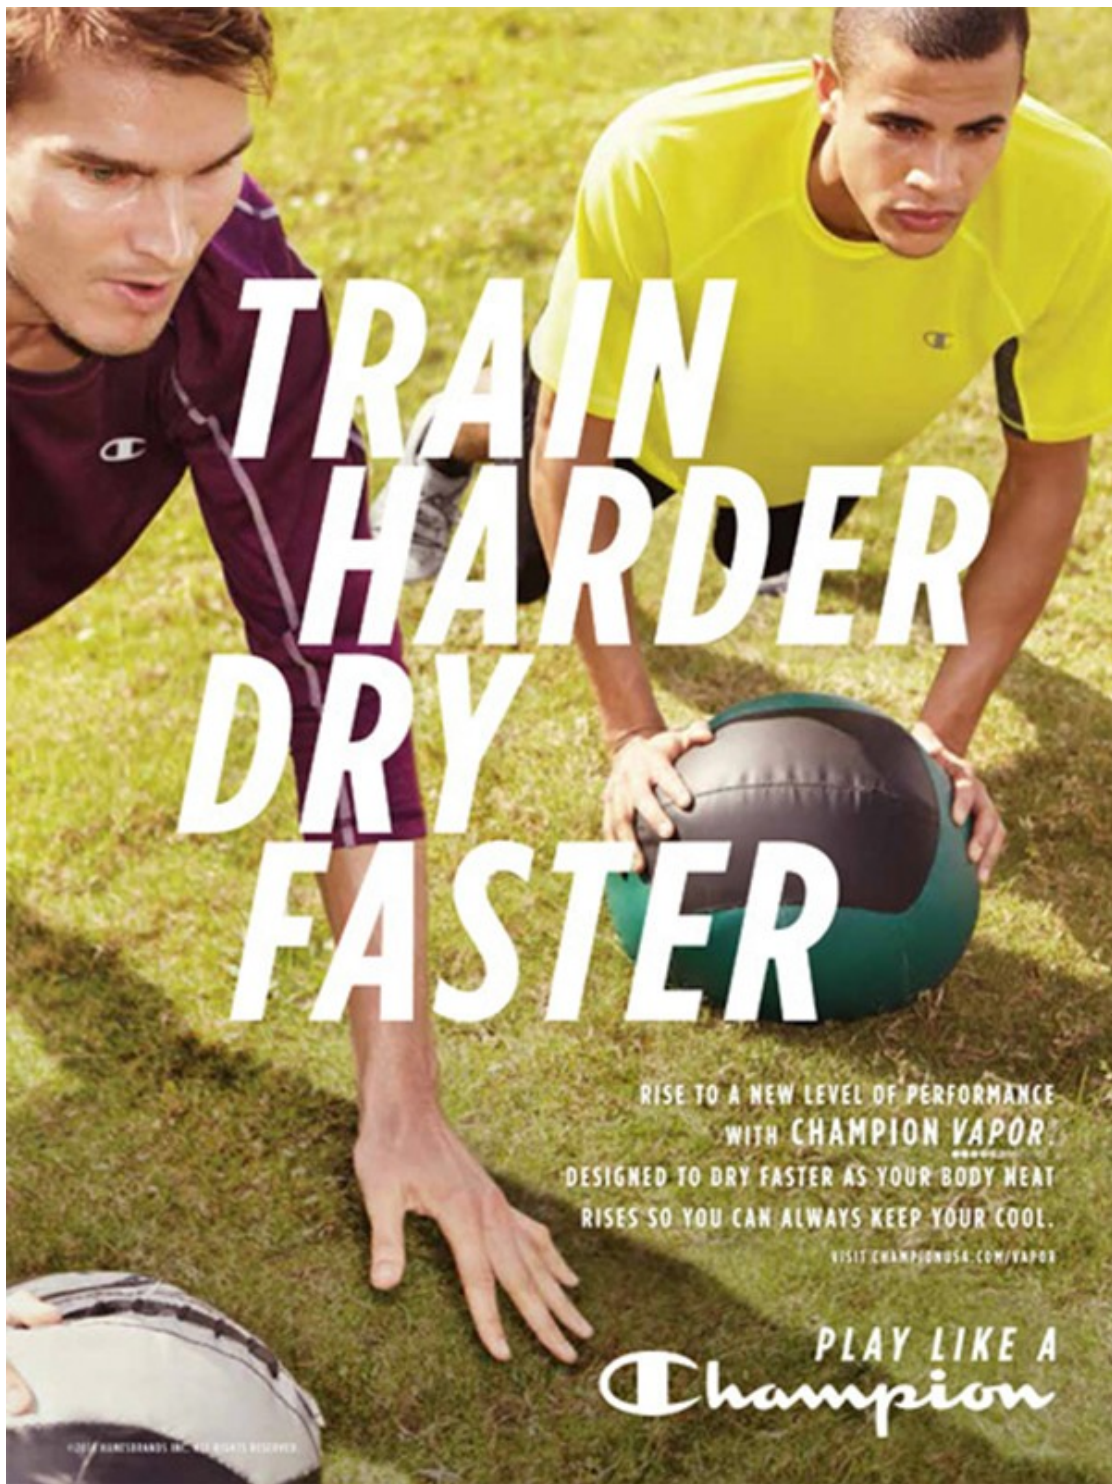

Art Department

Kenneth Cappello

www.art-dept.com