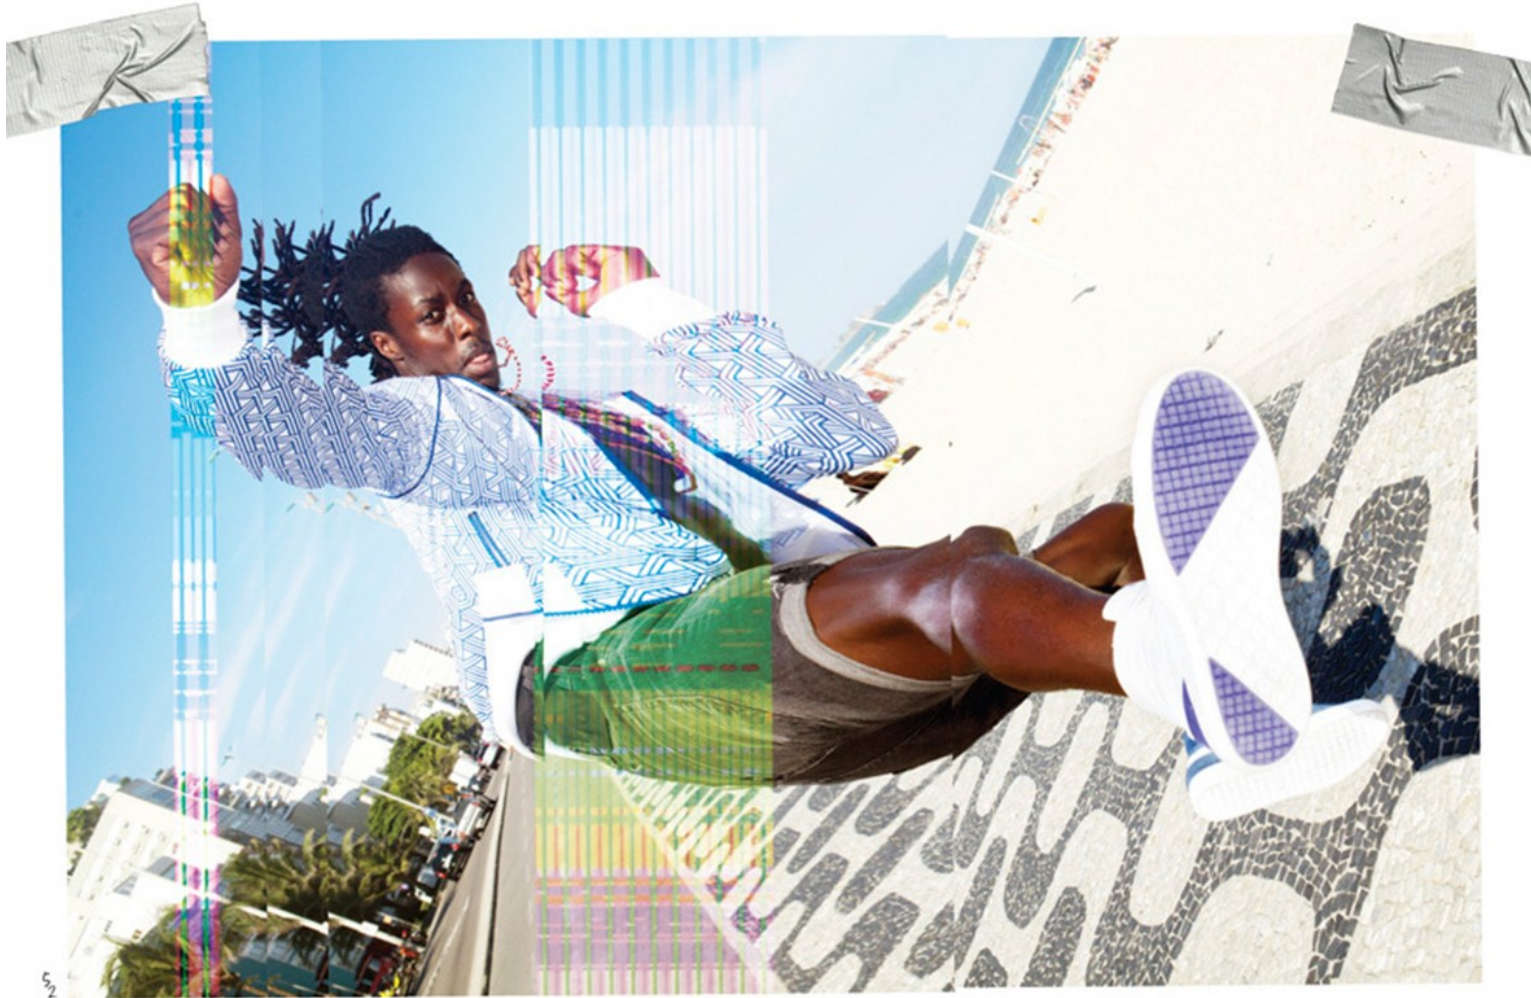

Art Department

Kenneth Cappello

www.art-dept.com