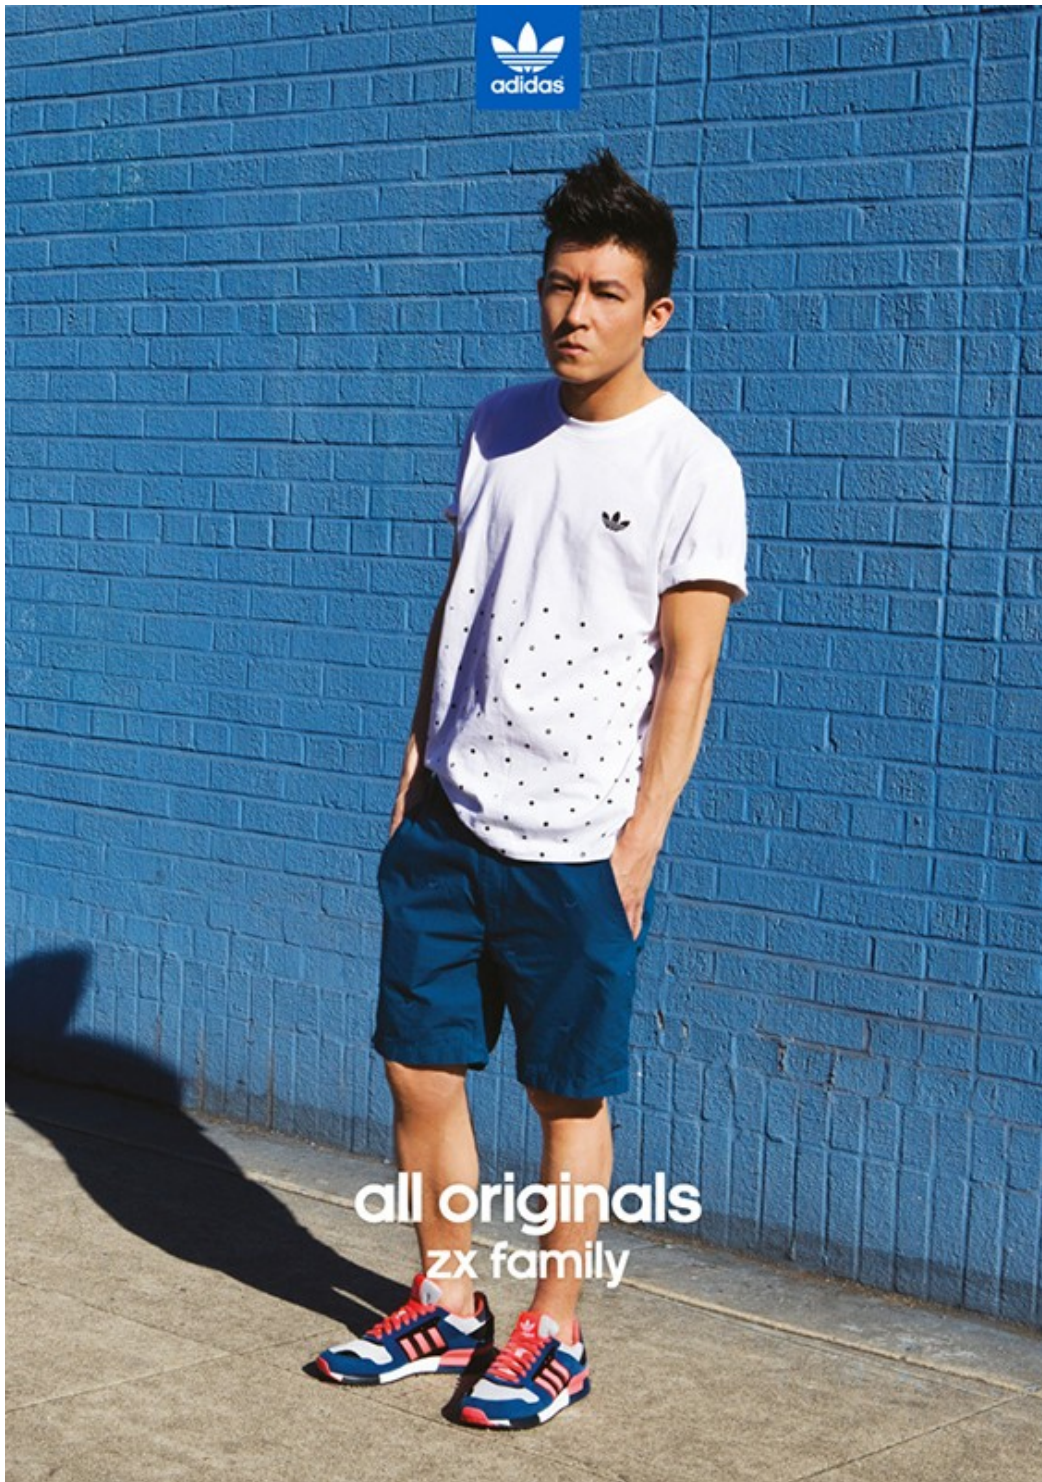

Art Department

Kenneth Cappello

www.art-dept.com