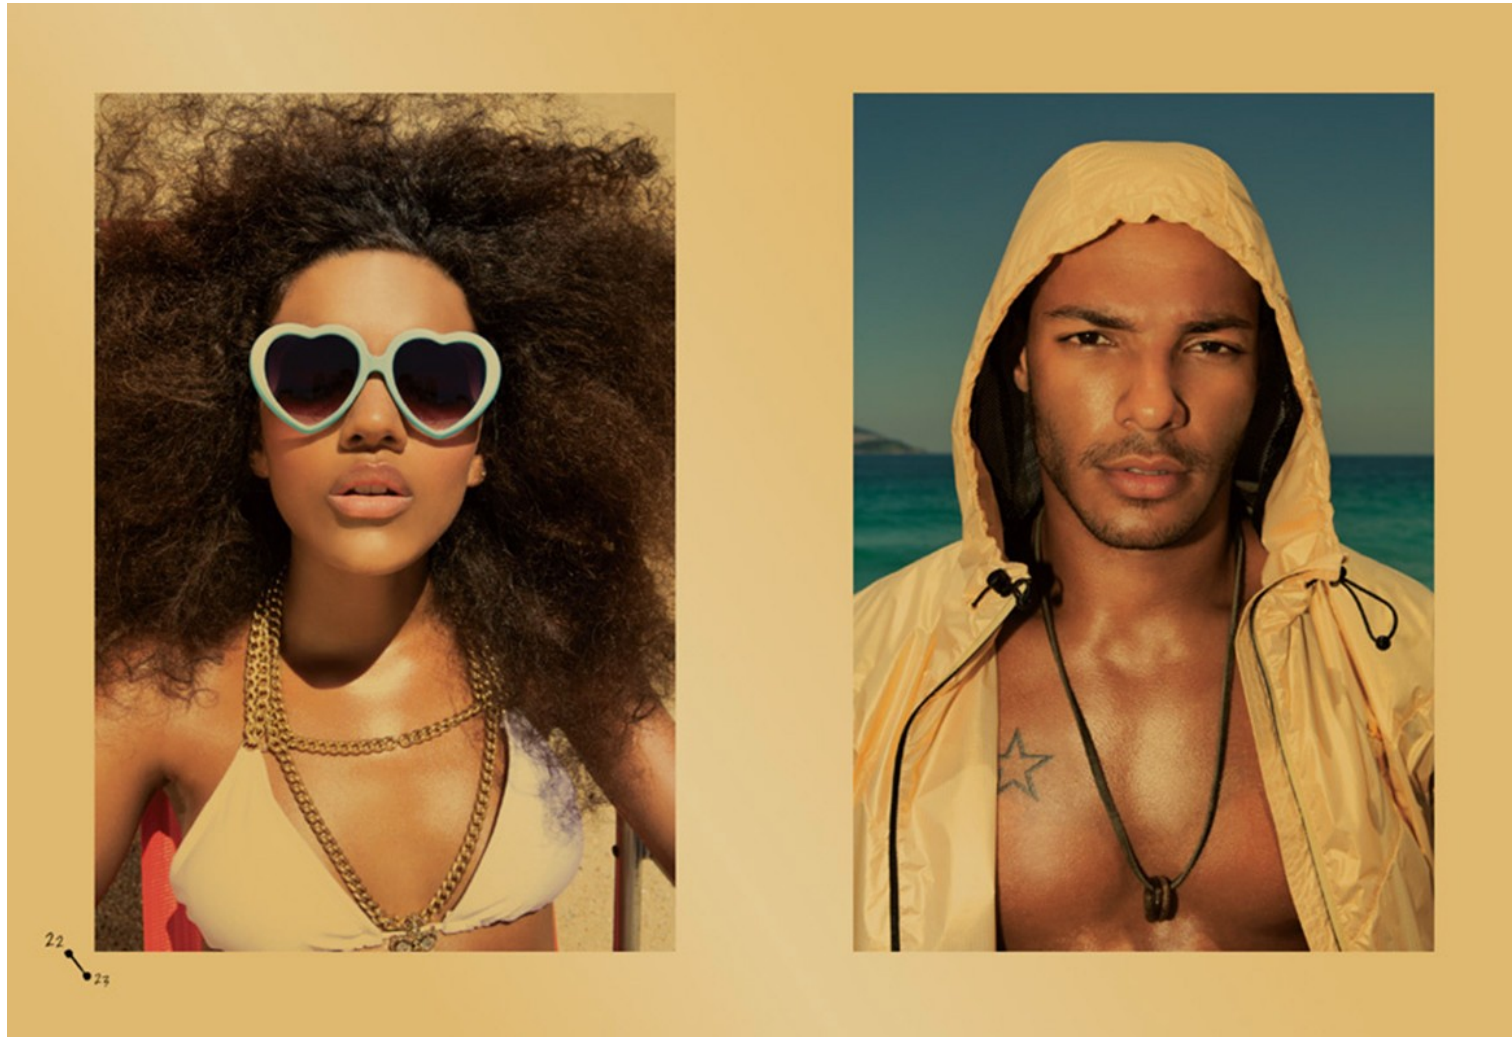

Art Department

Kenneth Cappello

www.art-dept.com