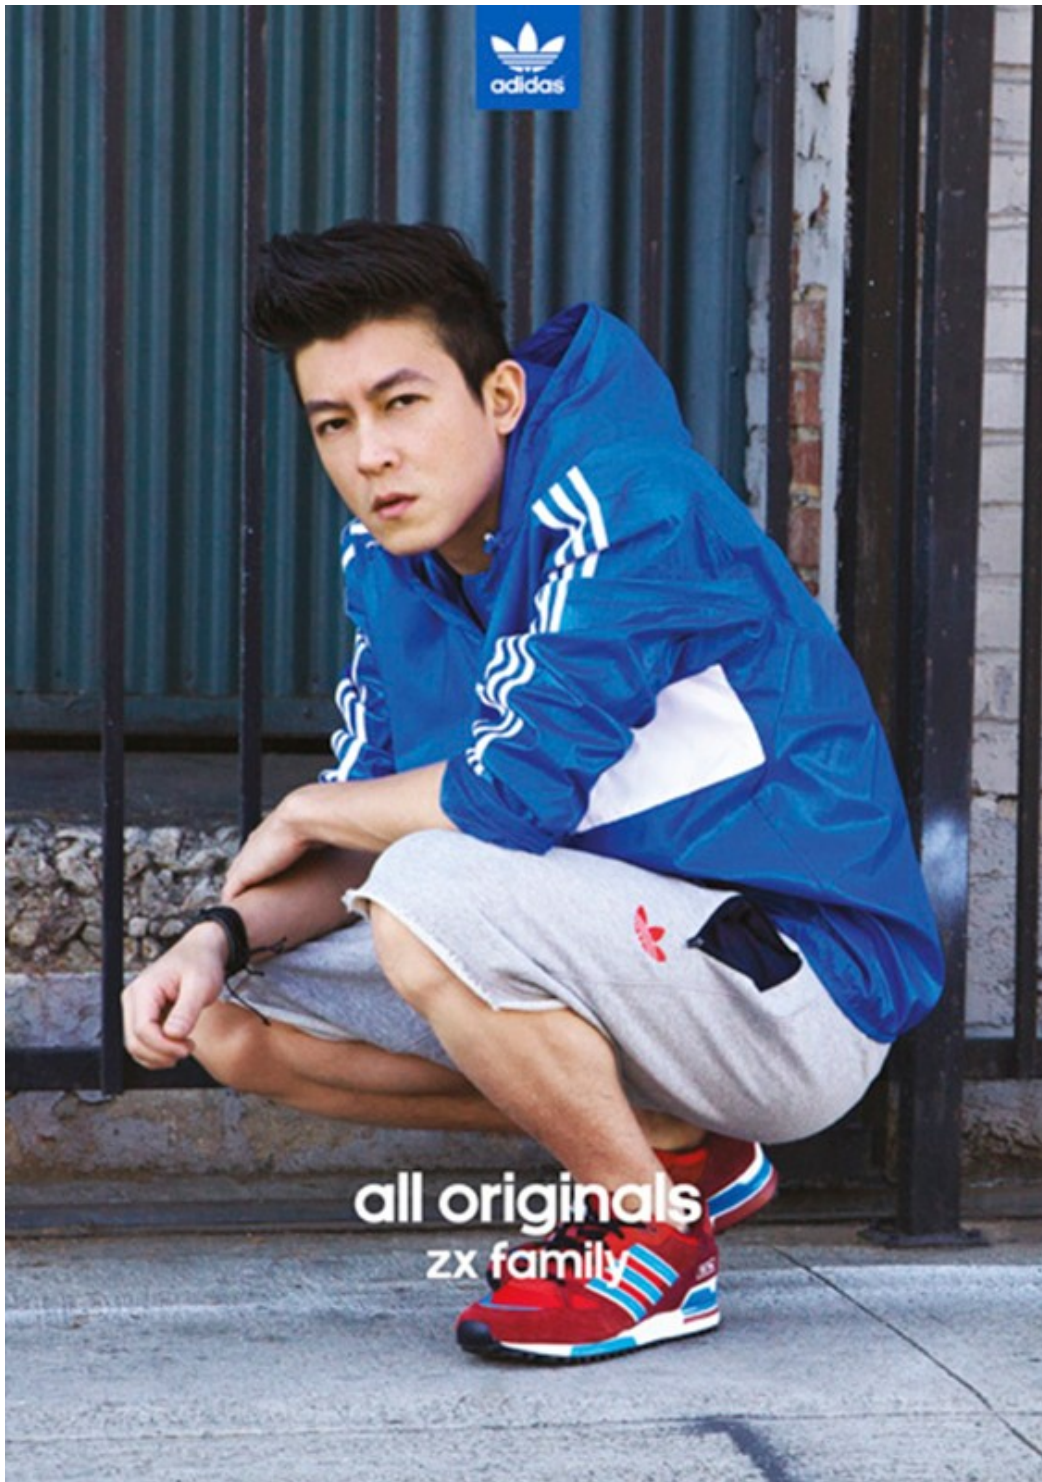

Art Department

Kenneth Cappello

www.art-dept.com