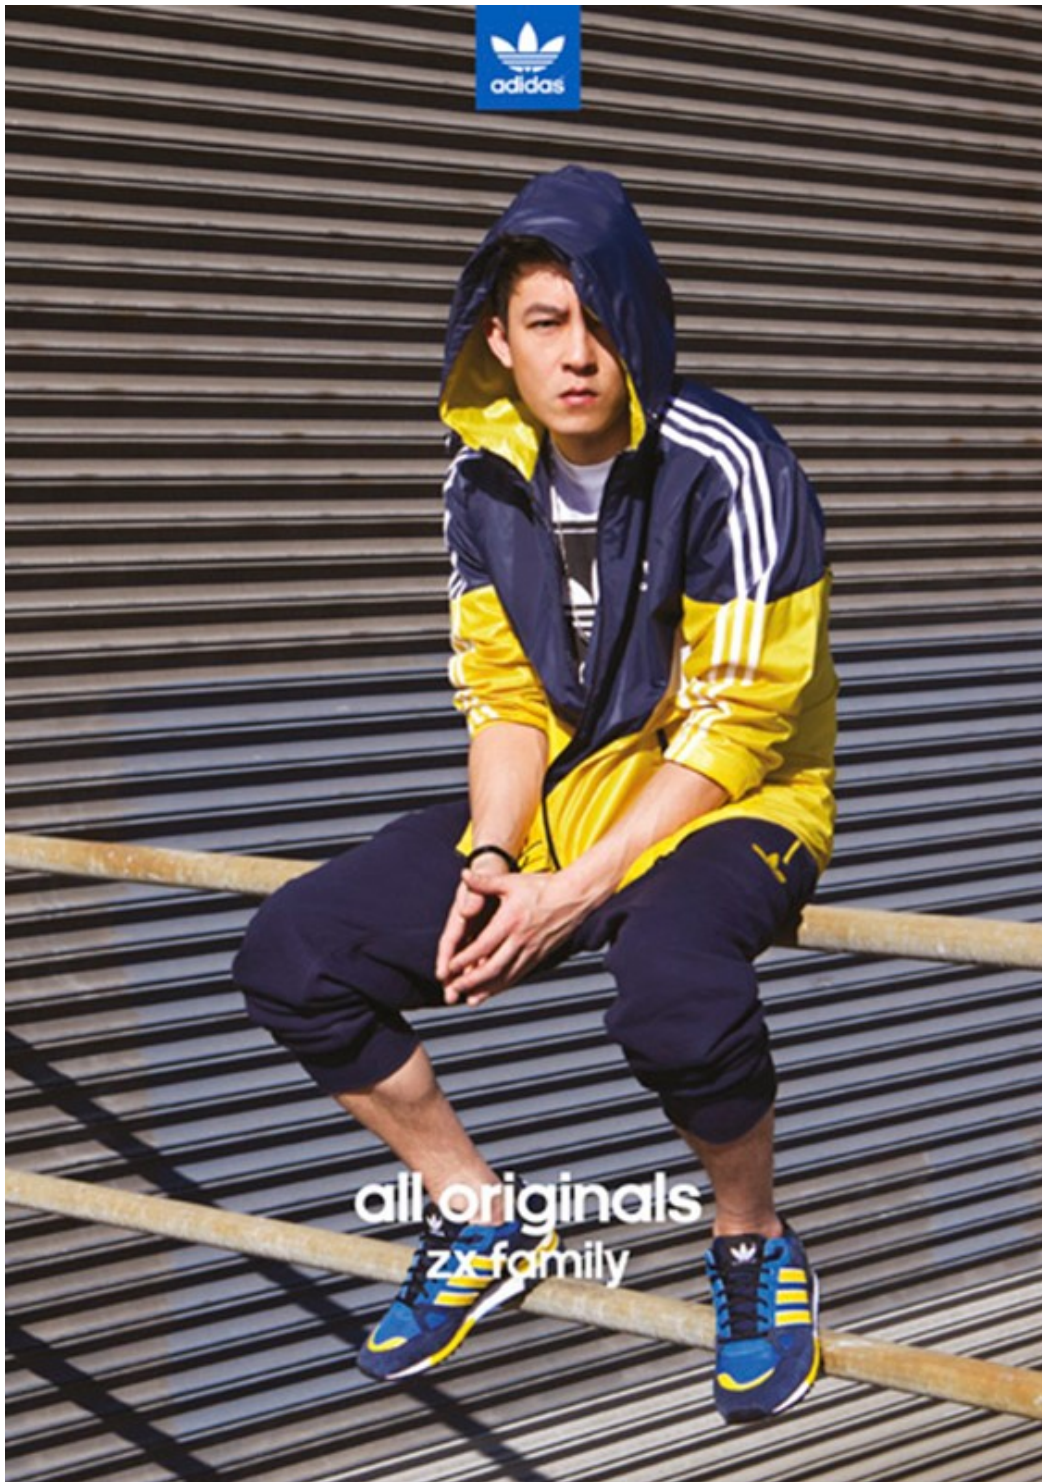

Art Department

Kenneth Cappello

www.art-dept.com