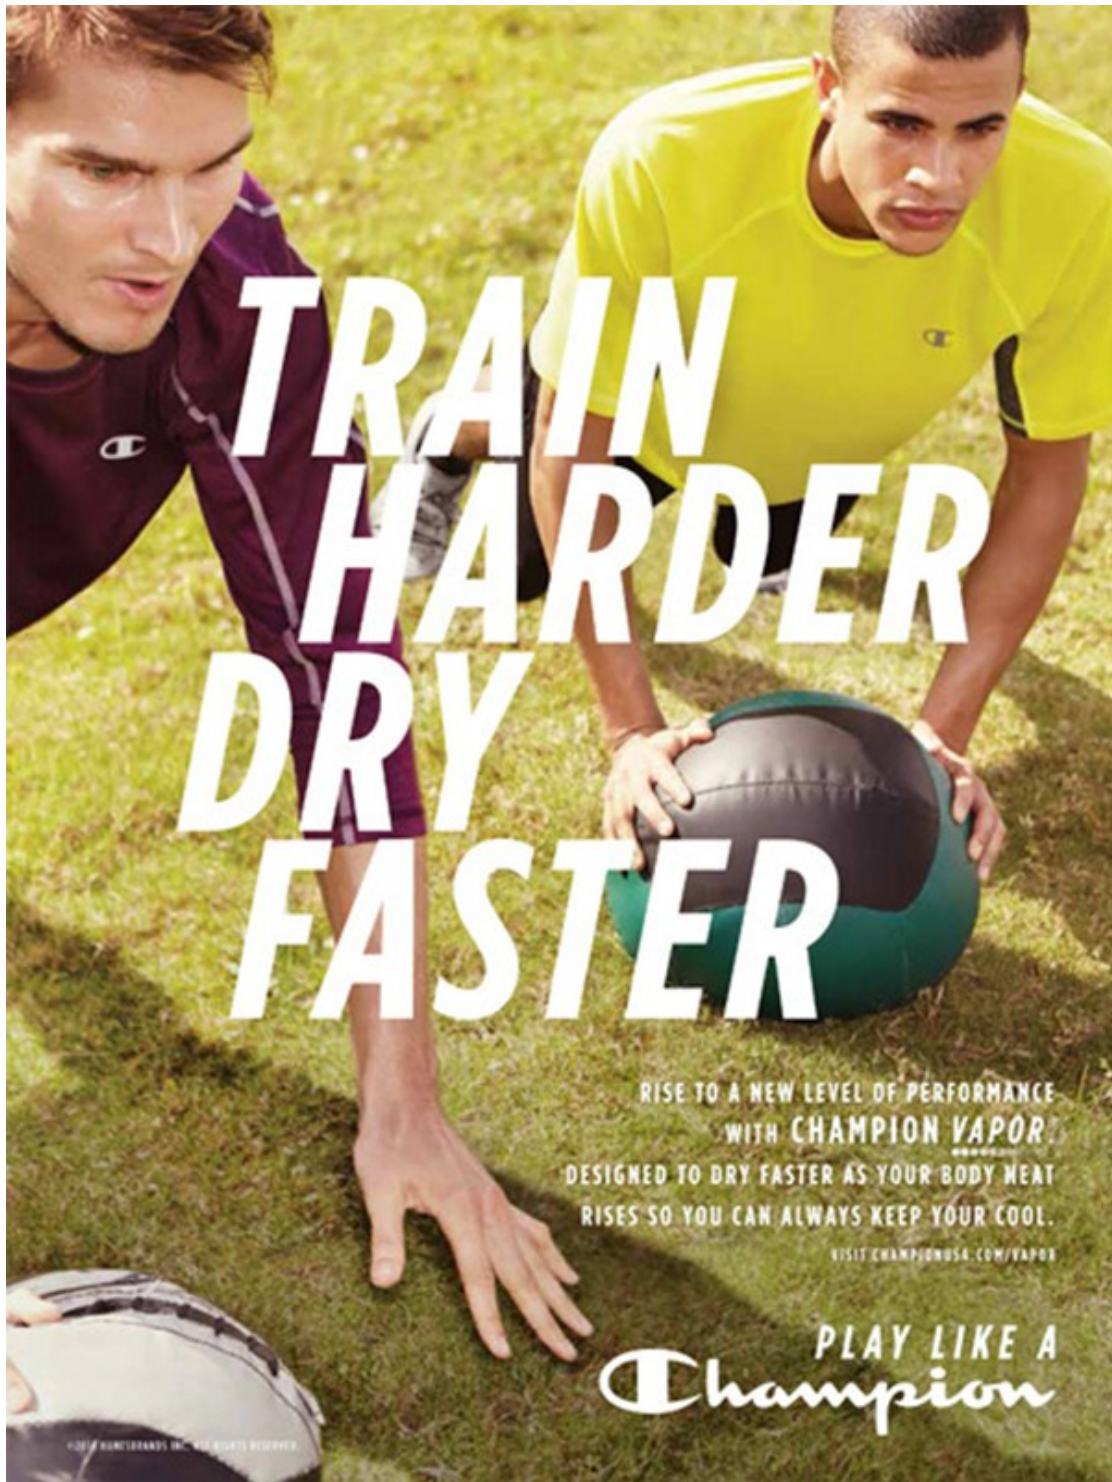

Art Department

Kenneth Cappello

www.art-dept.com