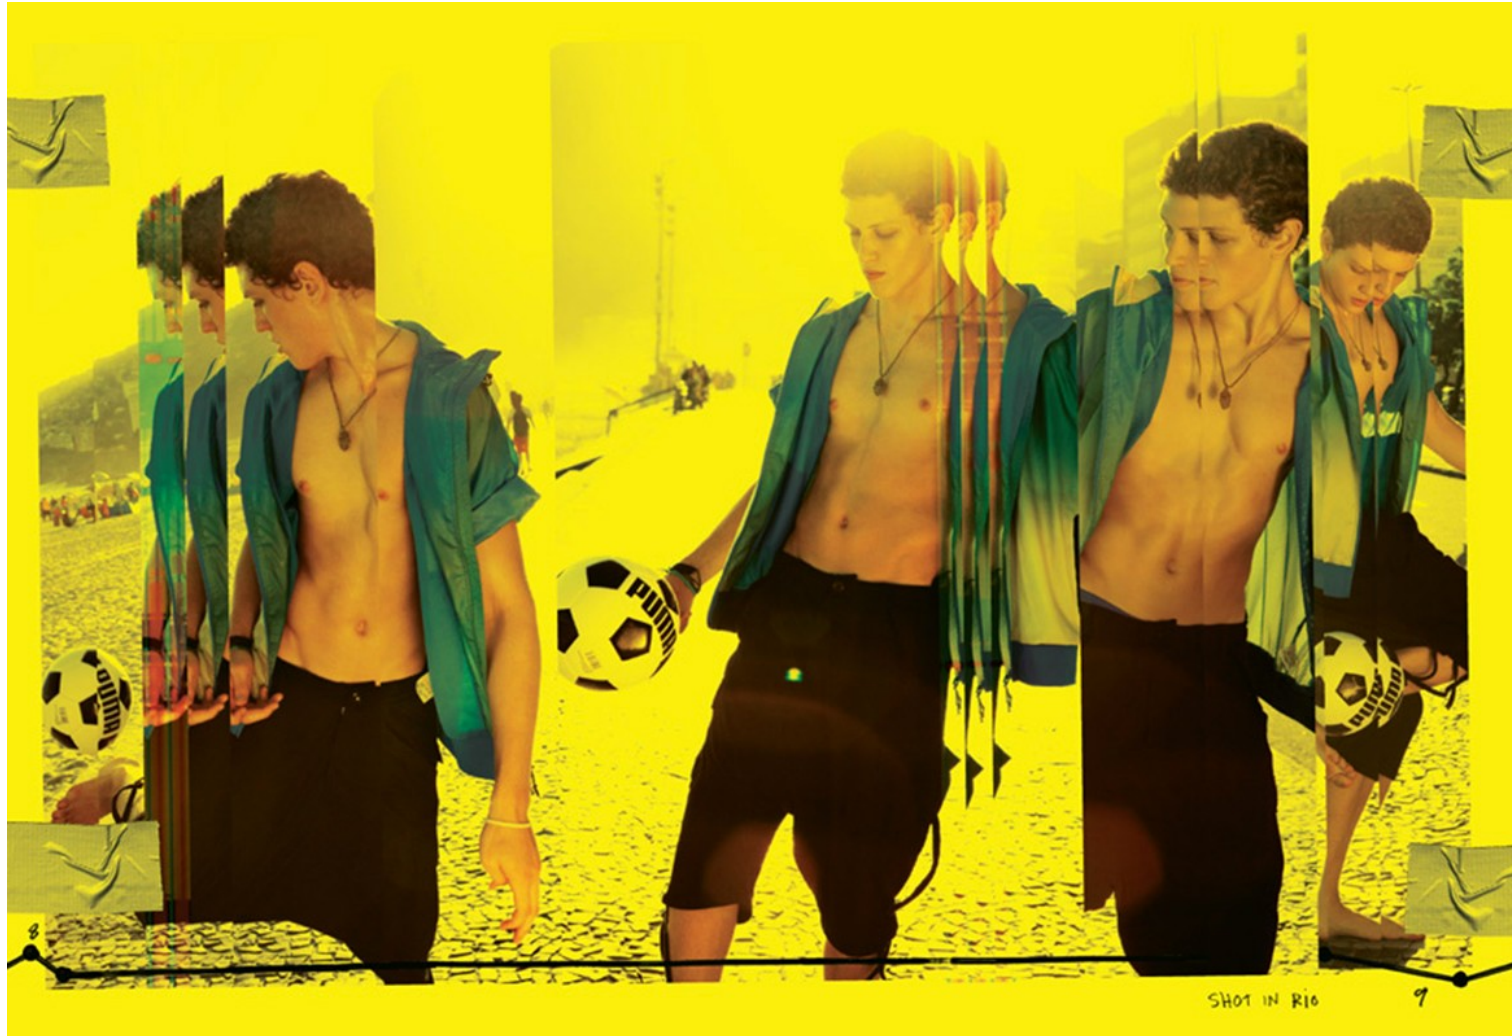

Art Department

Kenneth Cappello

www.art-dept.com