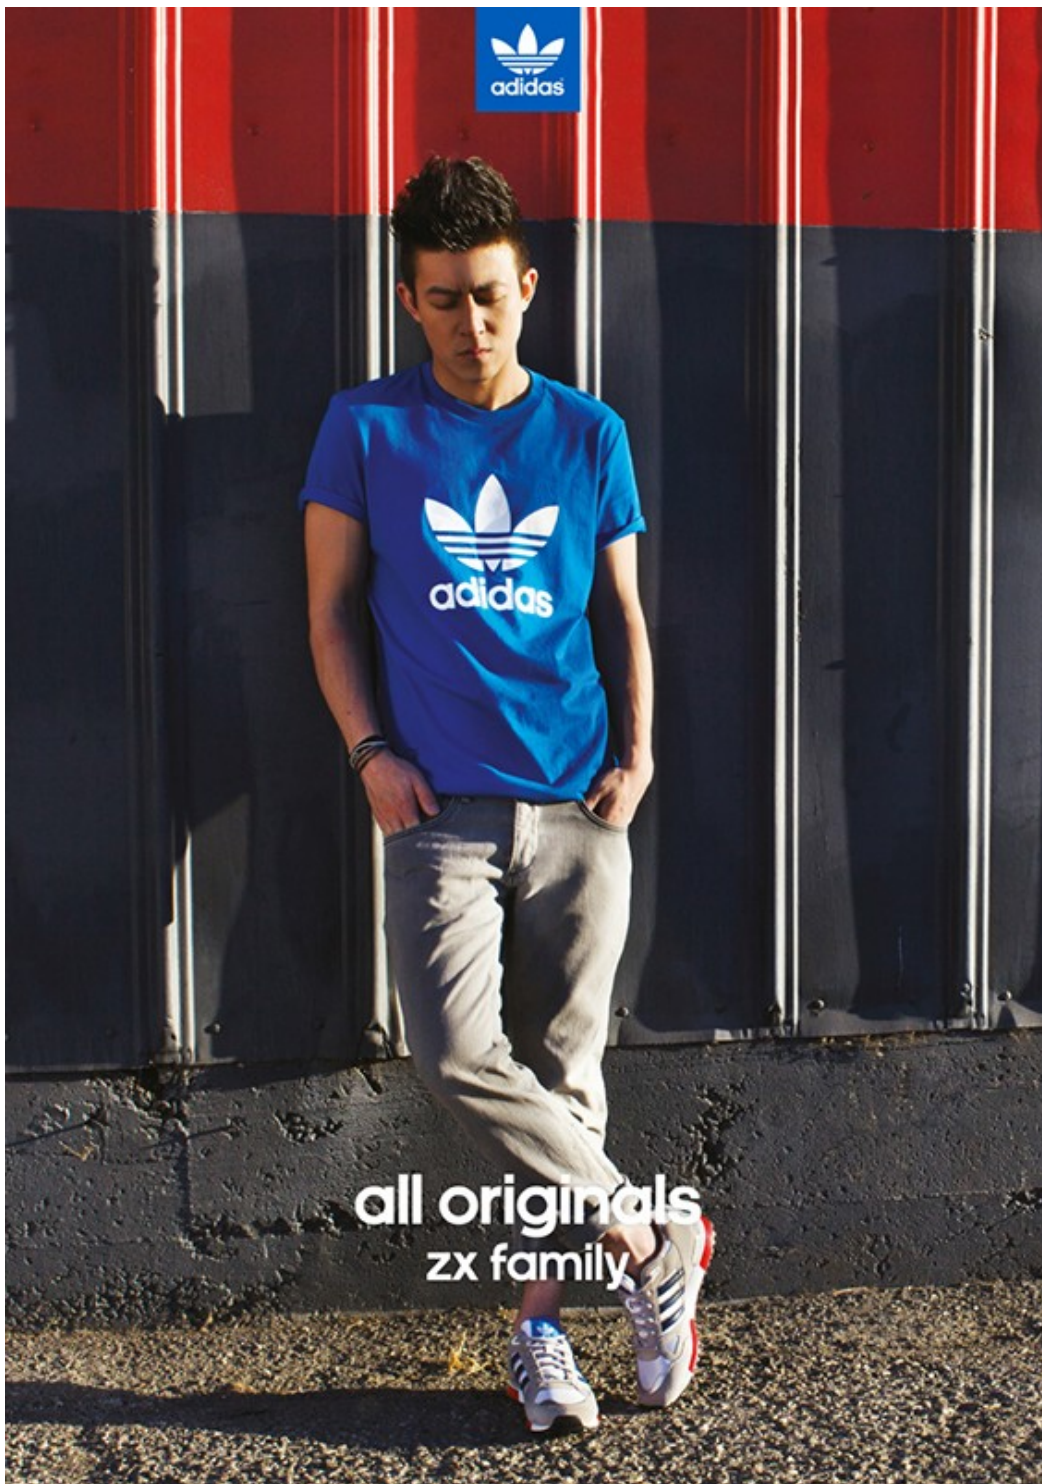

Art Department

Kenneth Cappello

www.art-dept.com