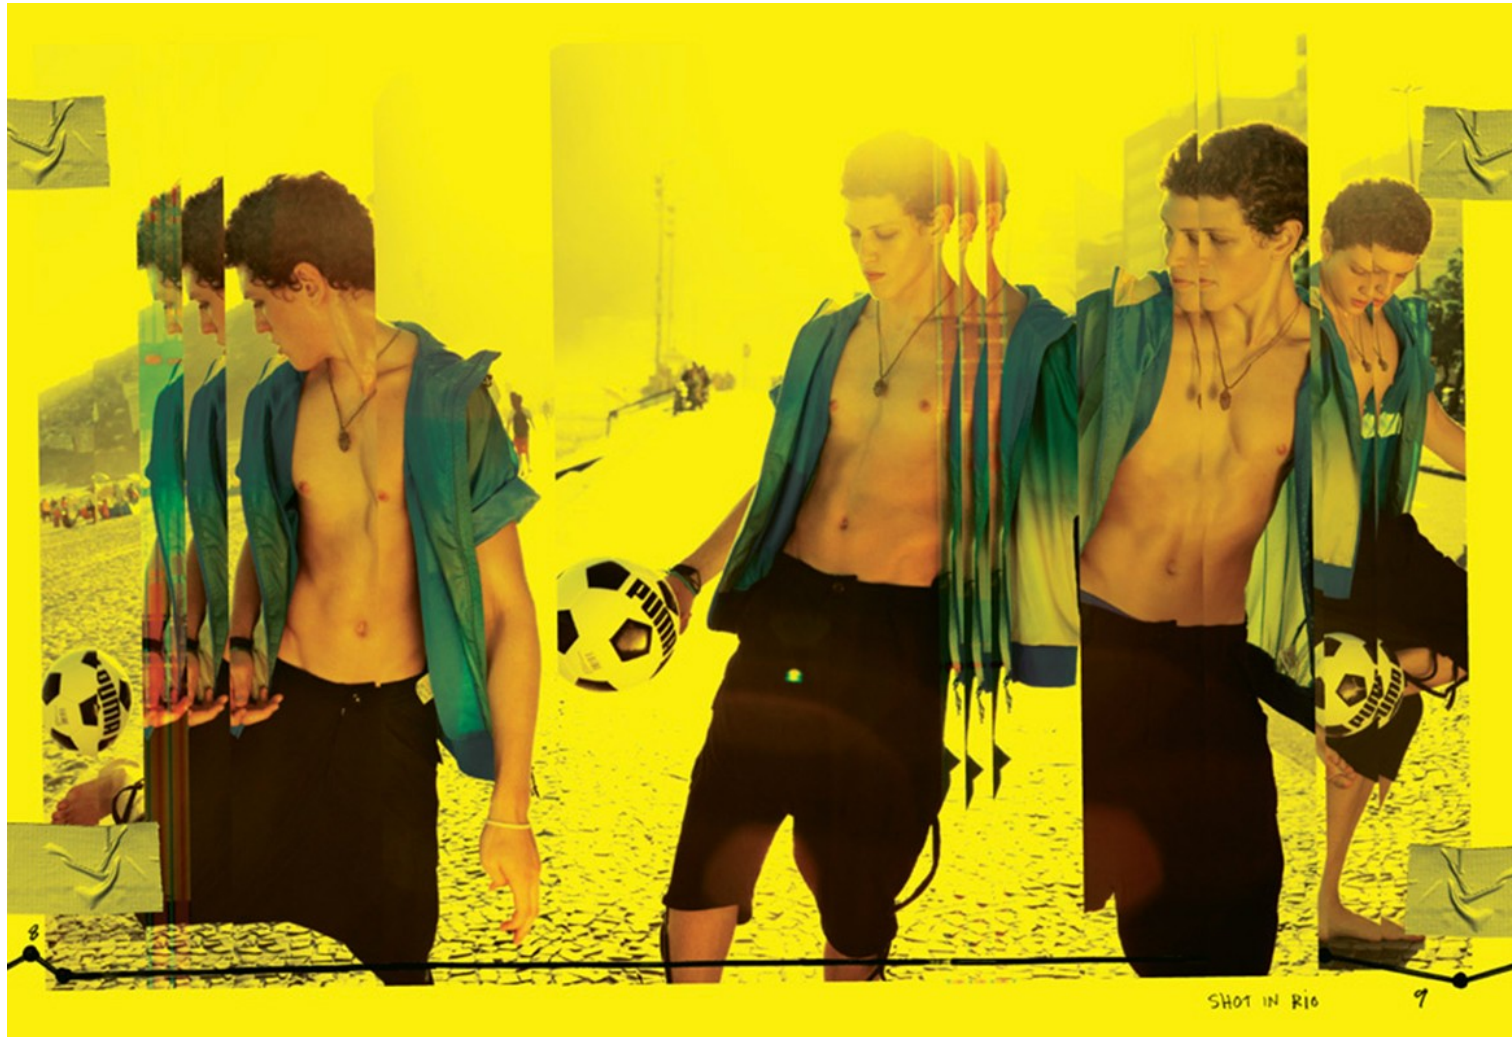

Art Department

Kenneth Cappello

www.art-dept.com