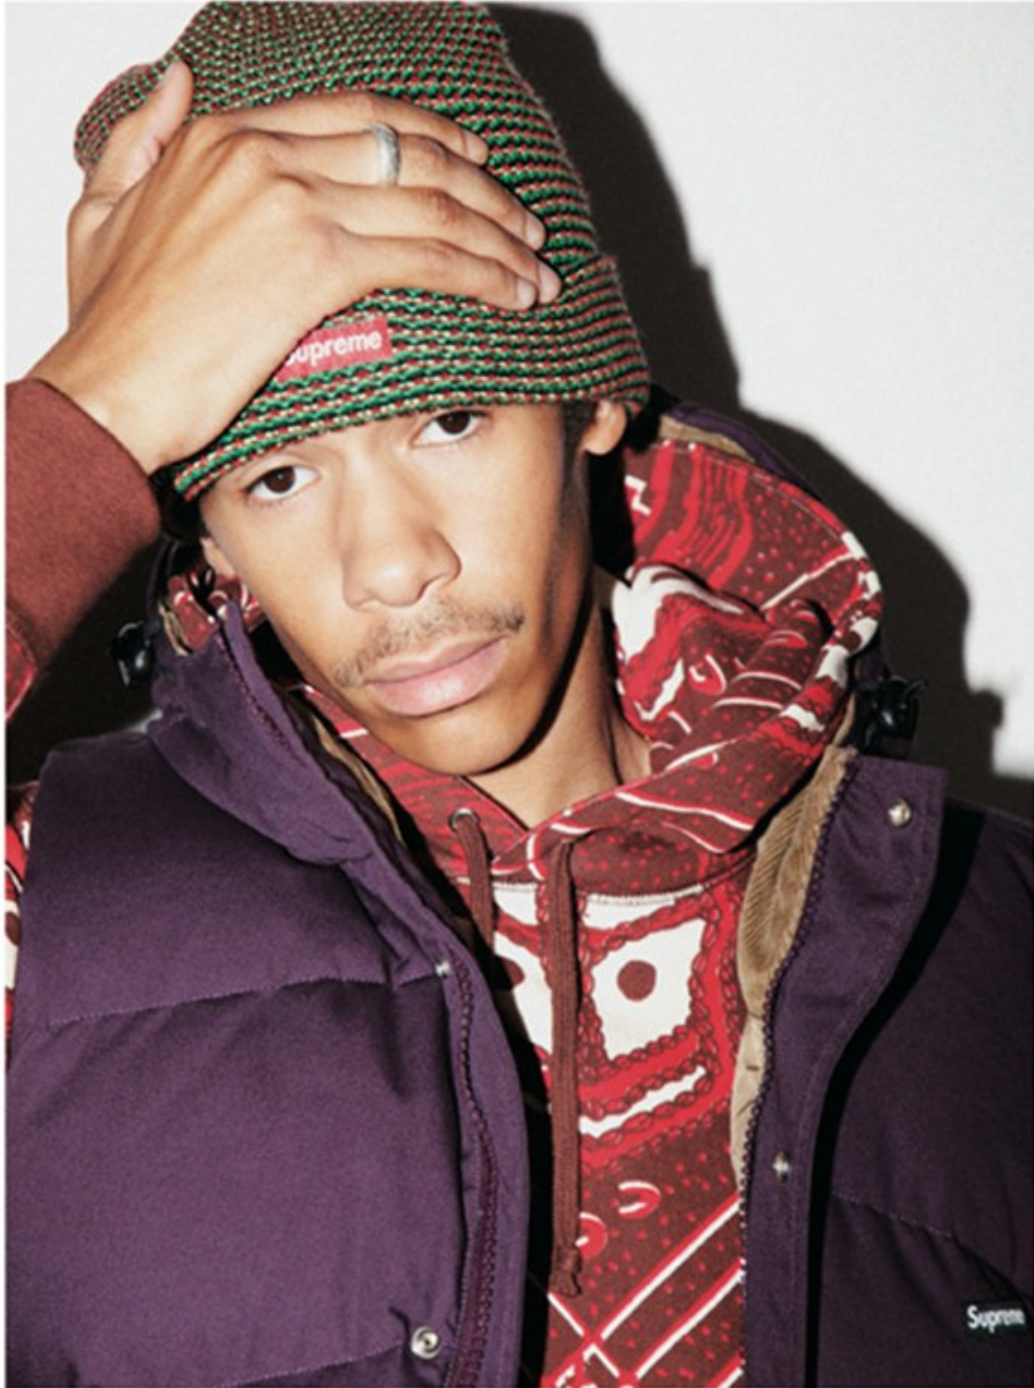

081 COOL THING

Taped Seam Fishtail / Power, Corruption, Lies Pullover / Stone Washed Slim Jean

Kenneth Cappello

www.art-dept.com

Art Department

Kenneth Cappello

www.art-dept.com

Art Department