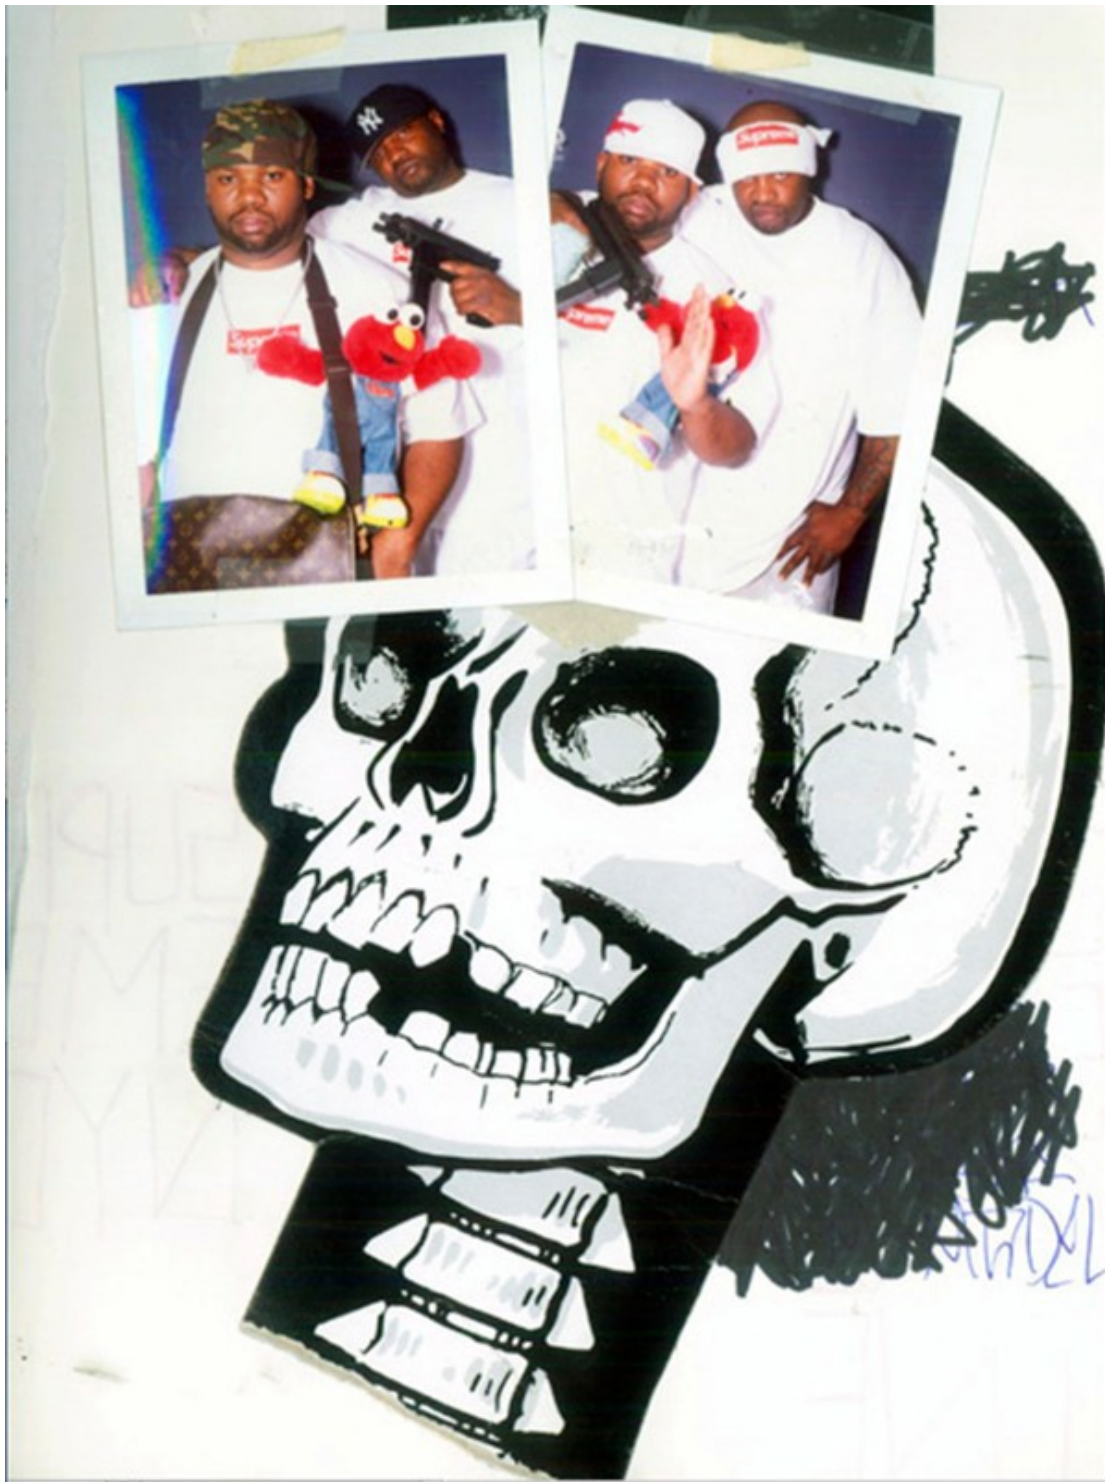

Art Department

Kenneth Cappello