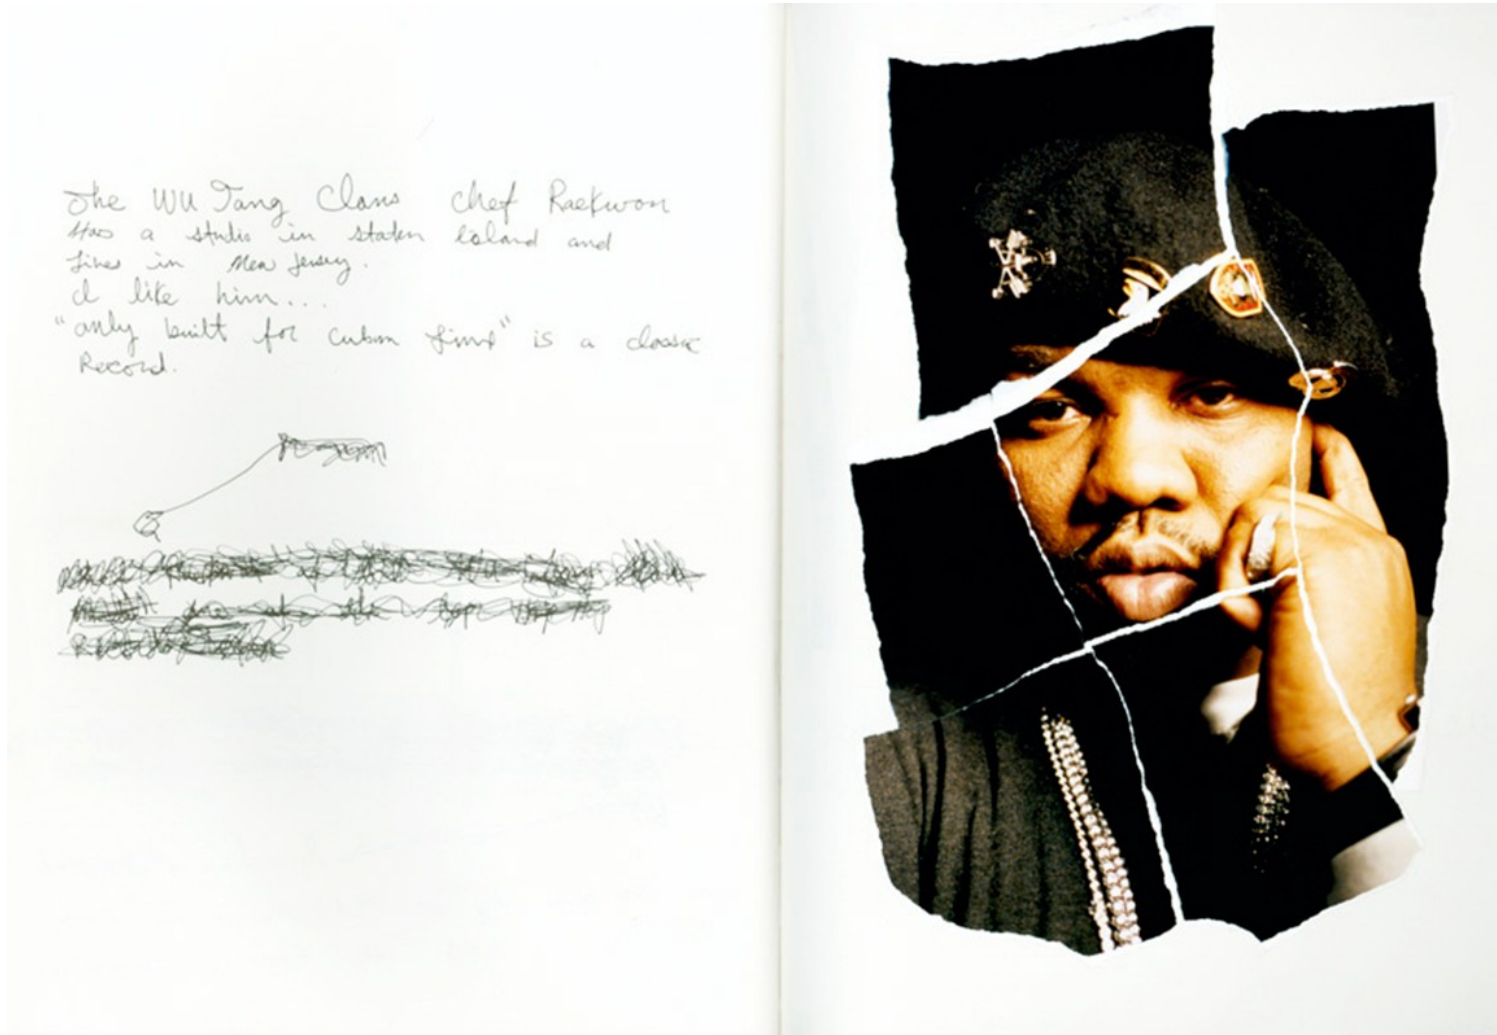

Art Department

Kenneth Cappello

www.art-dept.com