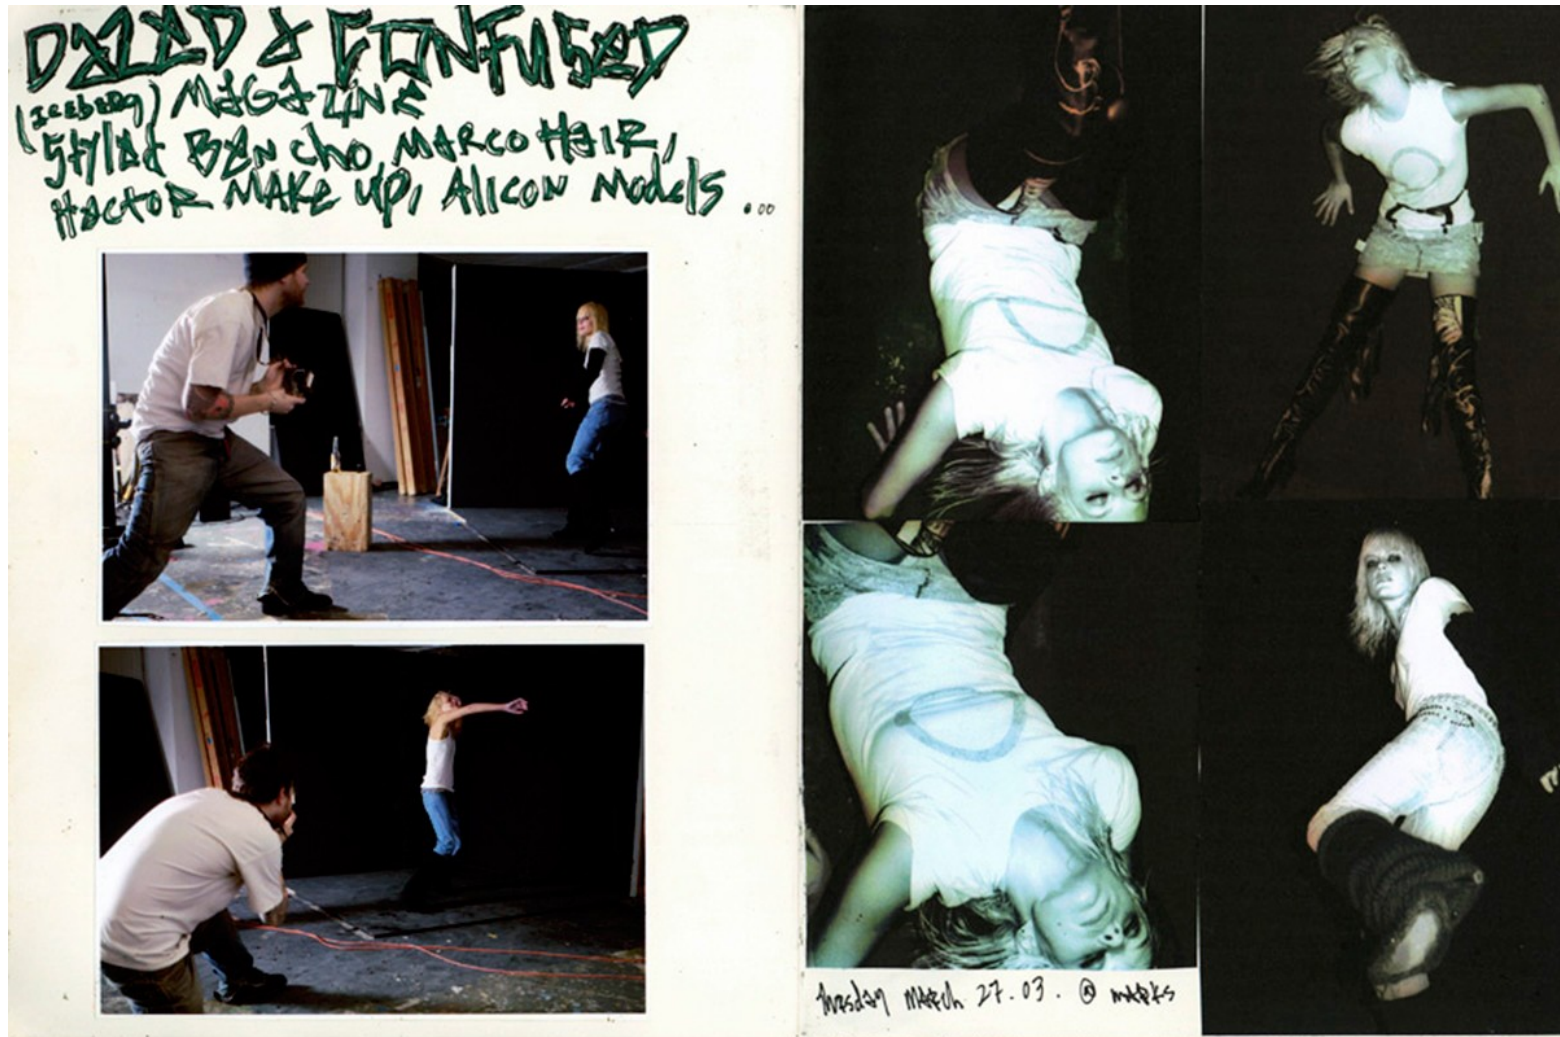

Art Department

Kenneth Cappello

www.art-dept.com