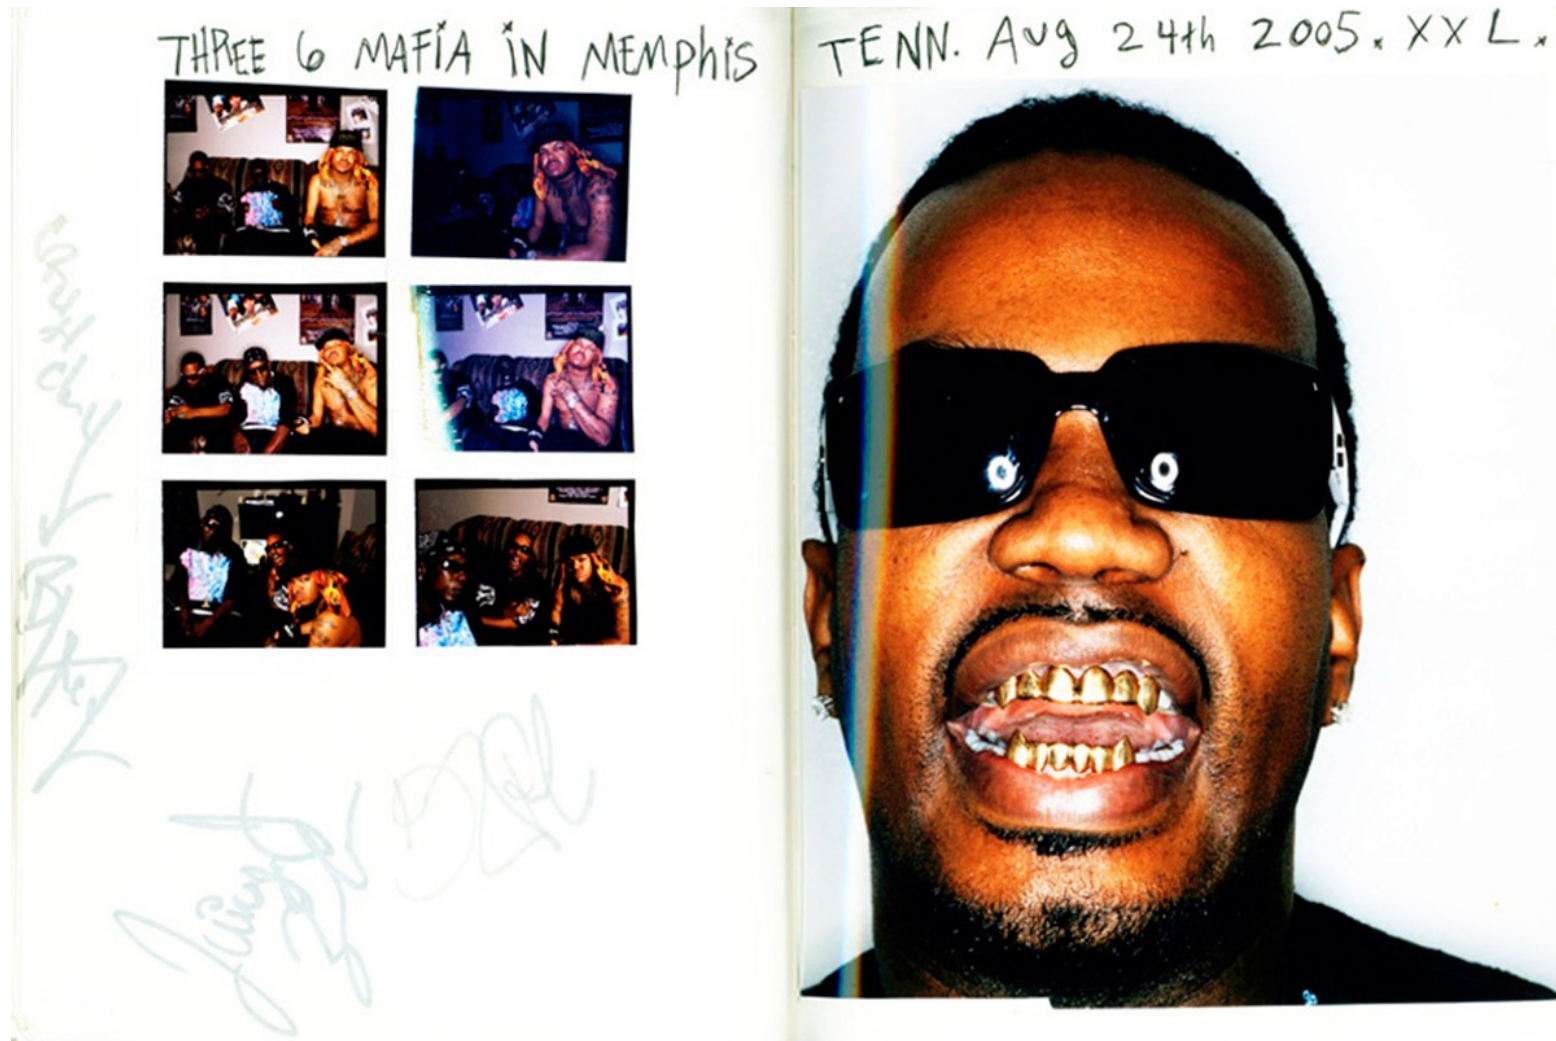

Art Department