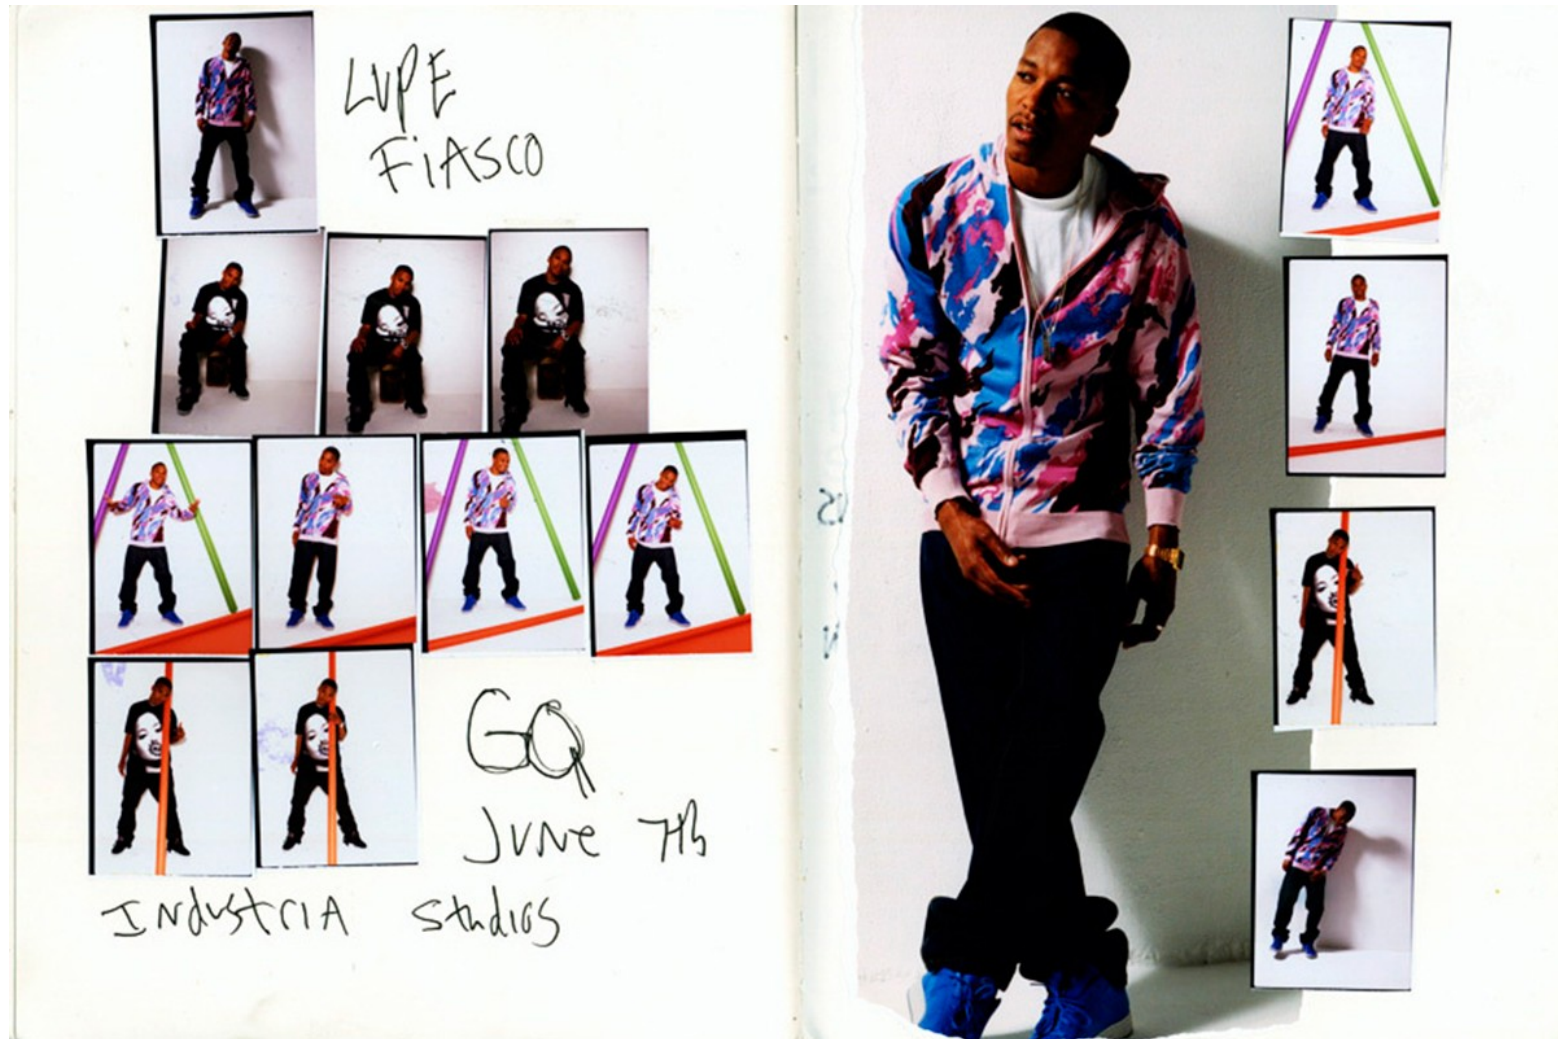

Art Department

Kenneth Cappello

www.art-dept.com