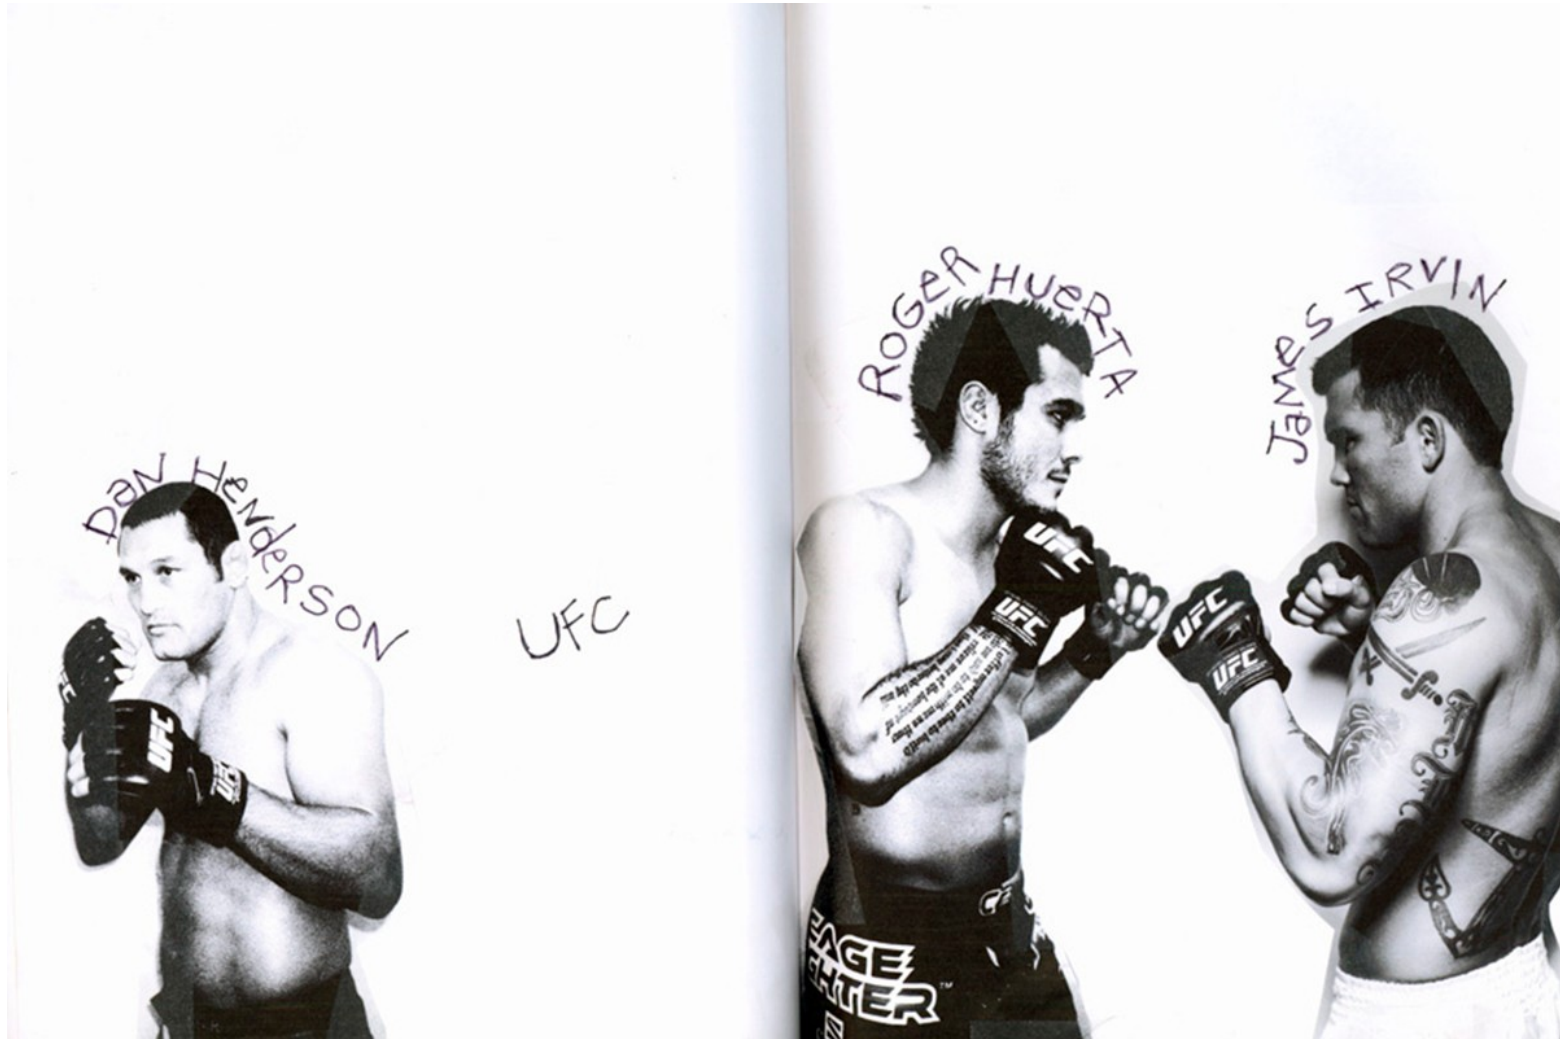

Art Department

Kenneth Cappello

www.art-dept.com