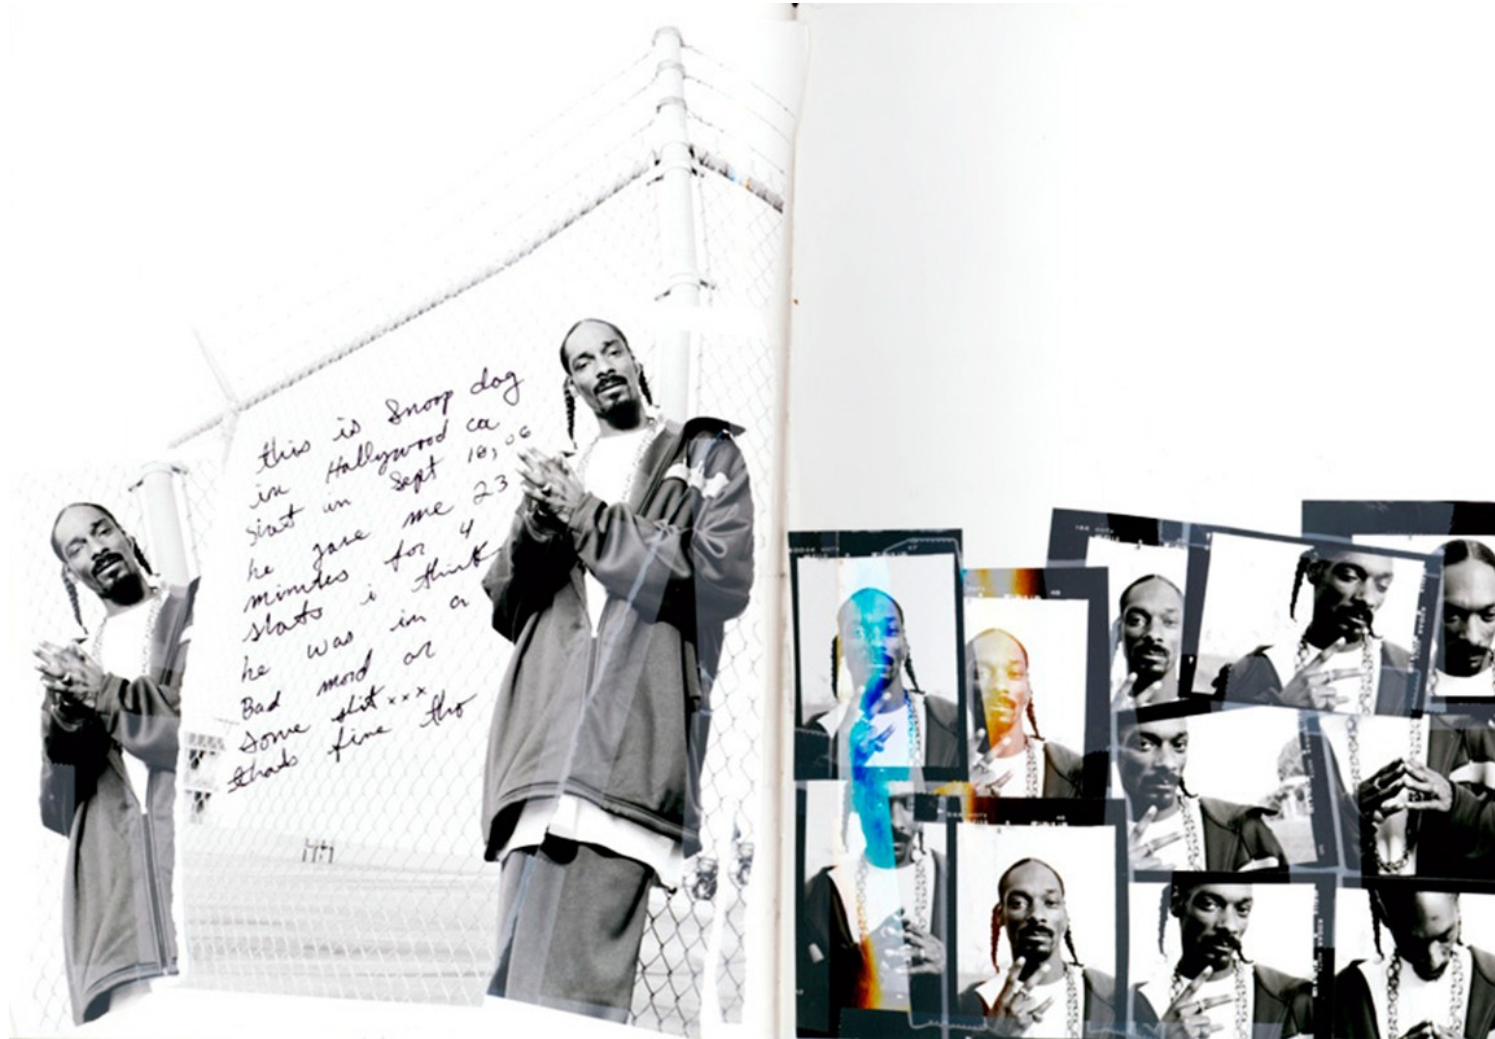

Art Department

Kenneth Cappello

www.art-dept.com