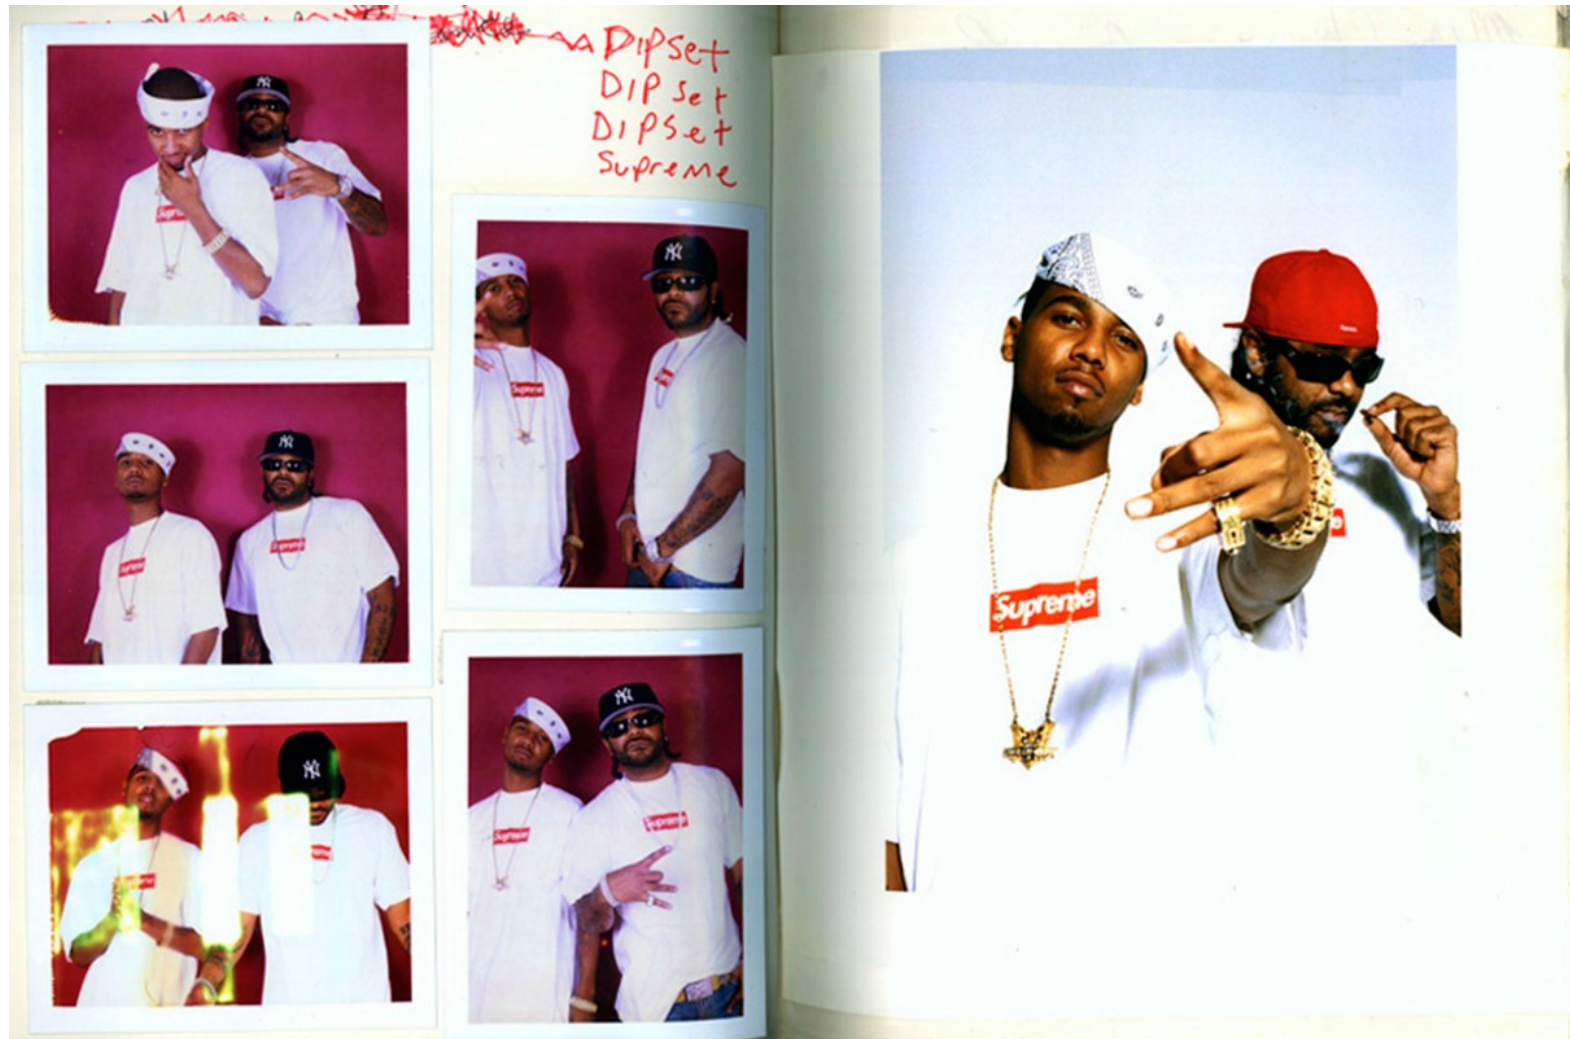

Kenneth Cappello

Art Department

Kenneth Cappello

www.art-dept.com