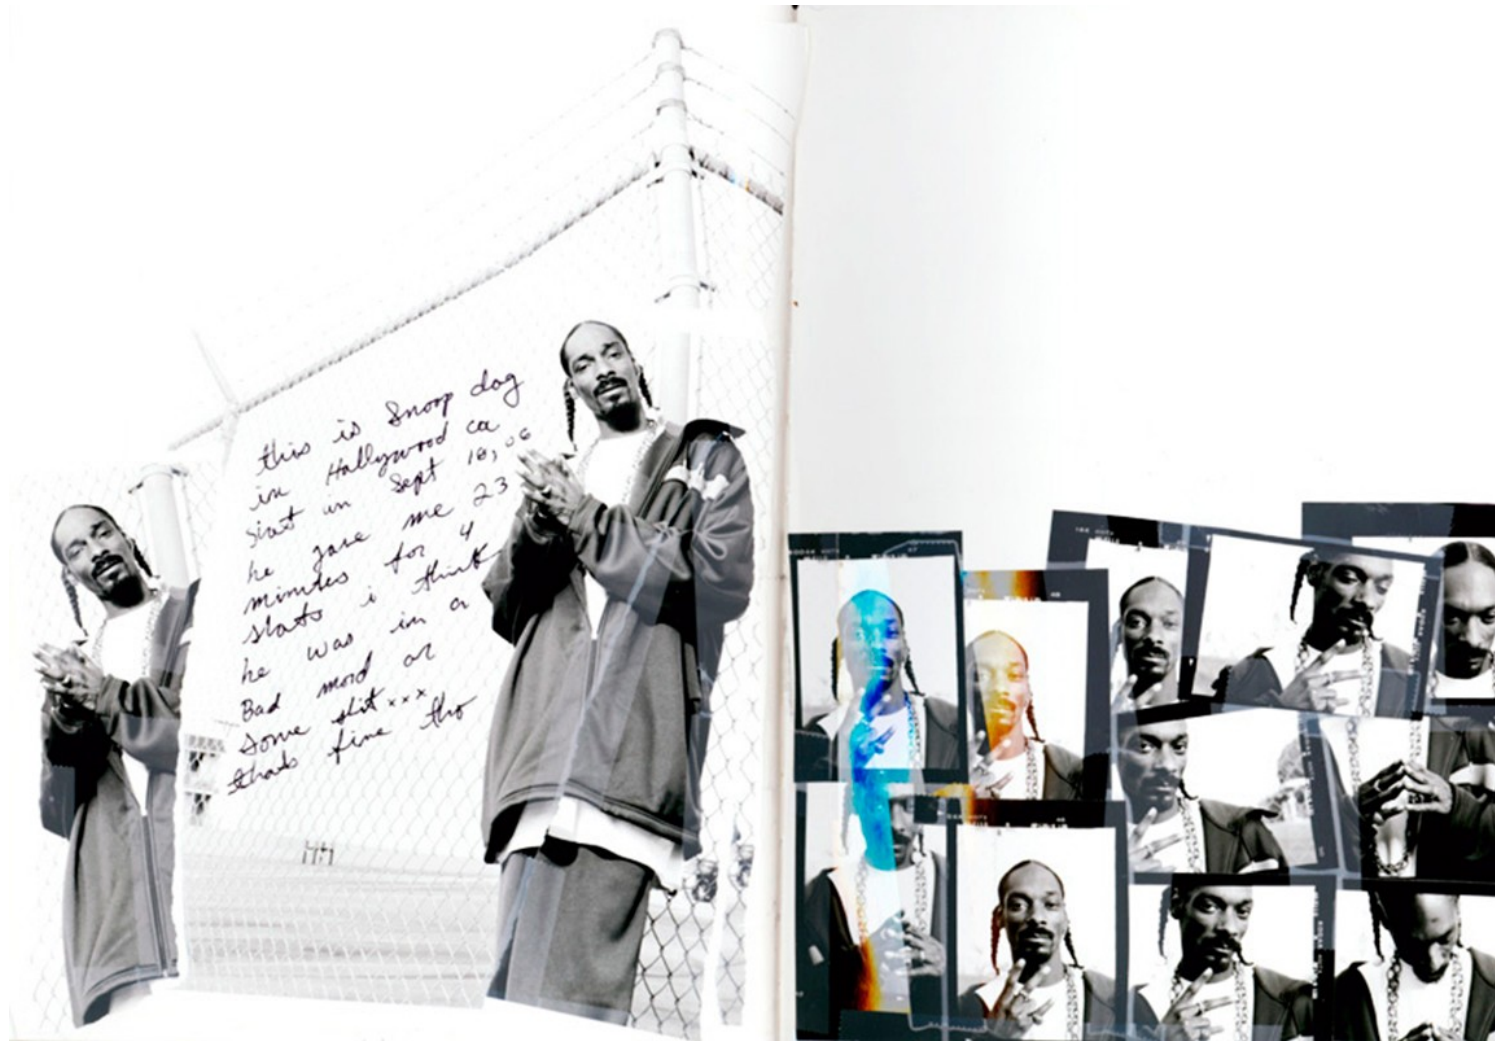

Raekwon in Staten
Island

Island photographed at
22L xxx

Art Department

Kenneth Cappello

www.art-dept.com