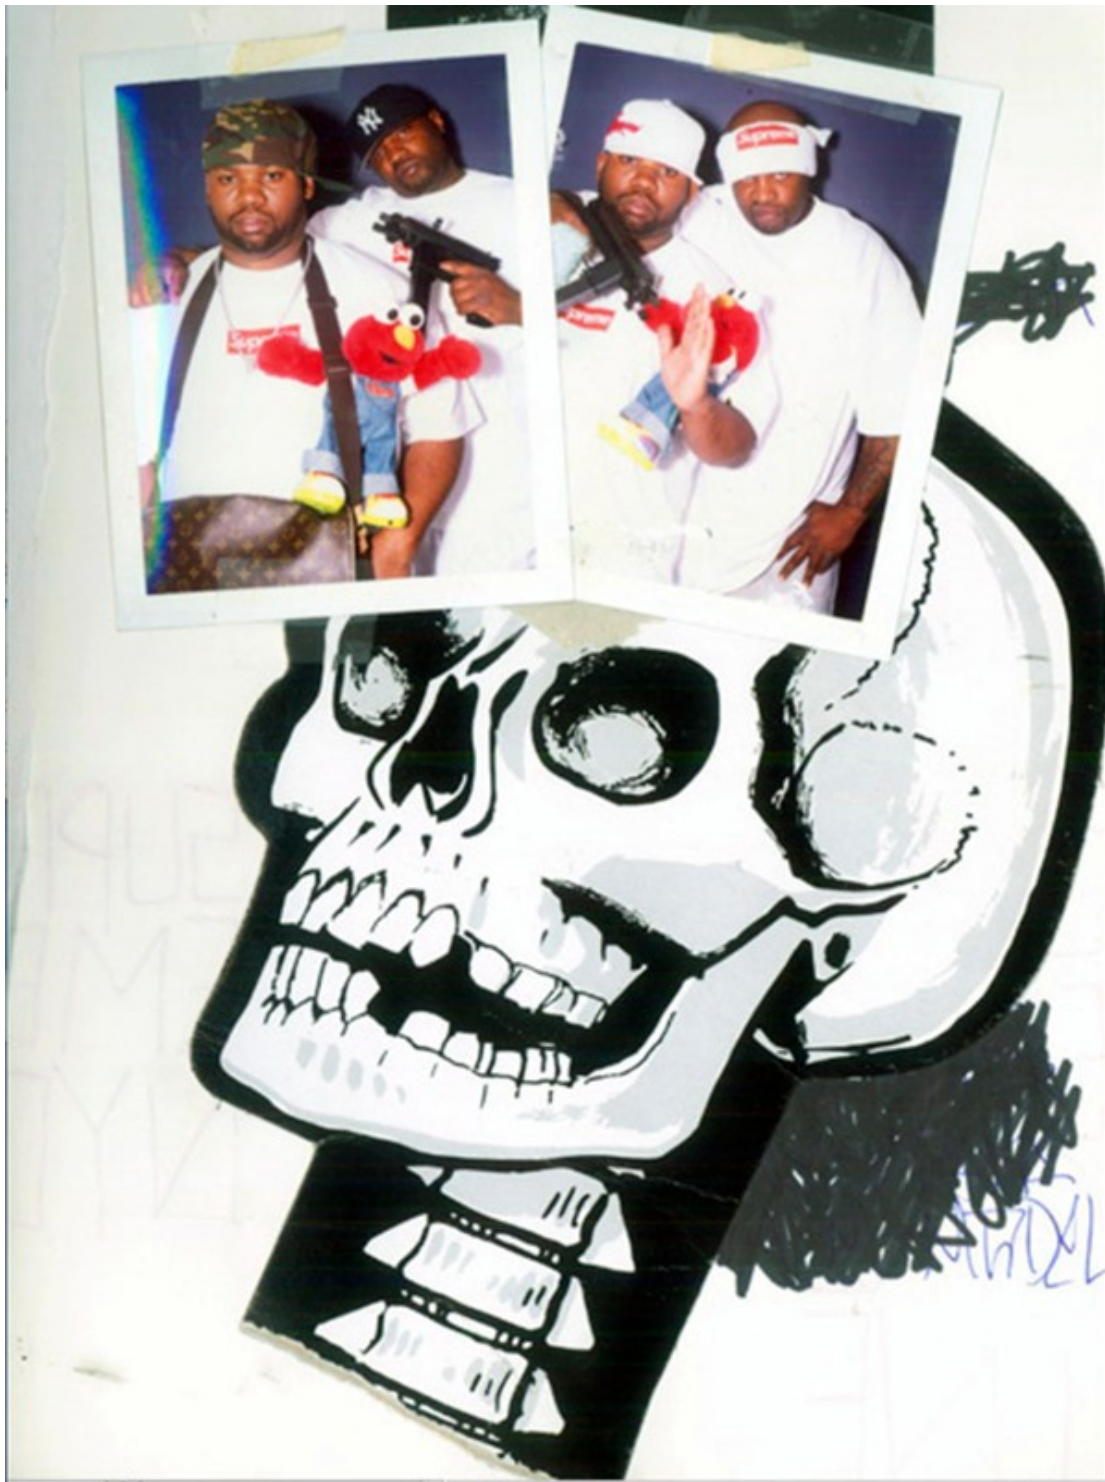

Art Department