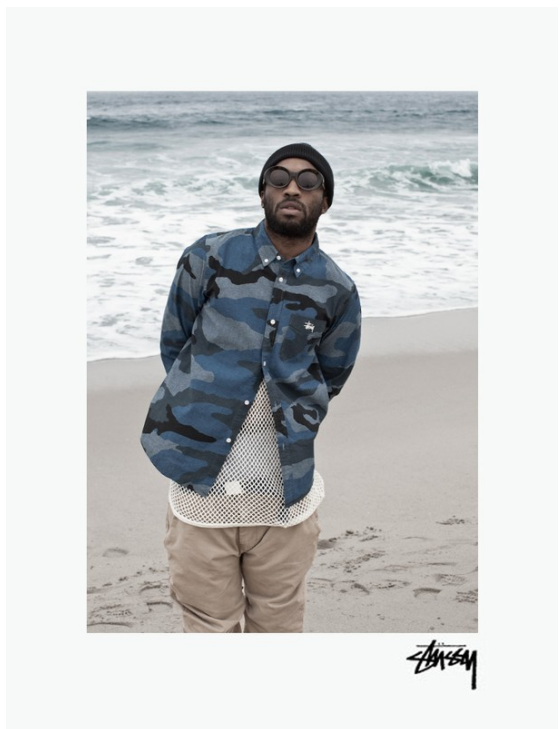

Art Department

Kenneth Cappello

www.art-dept.com