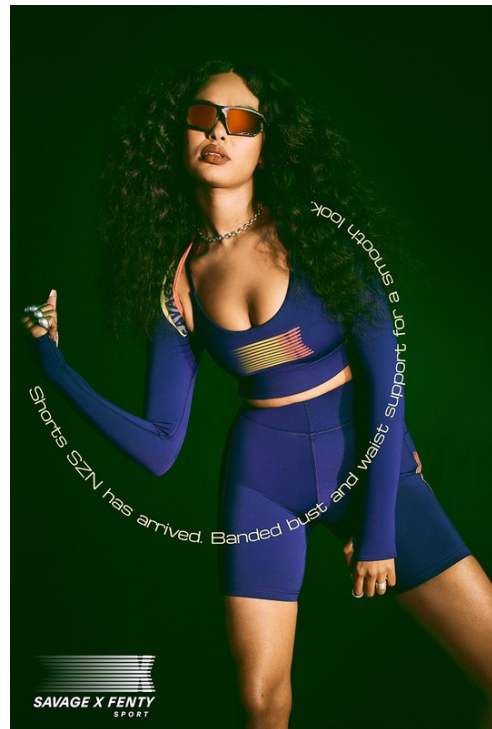

Art Department

Kenneth Cappello

www.art-dept.com