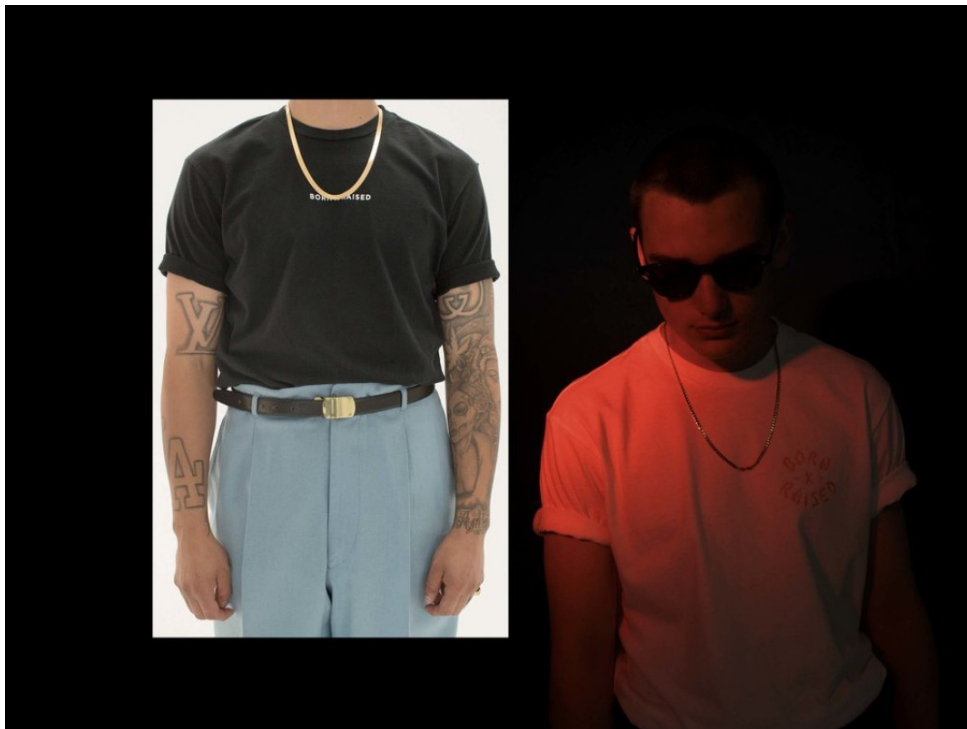

Art Department

Kenneth Cappello

www.art-dept.com