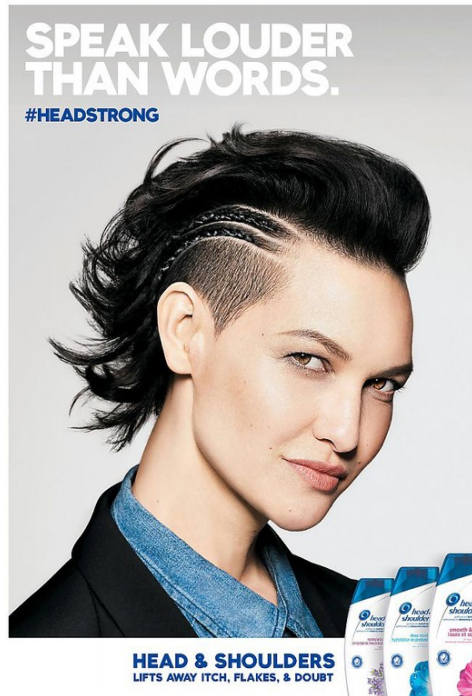

Art Department

Kenneth Cappello

www.art-dept.com