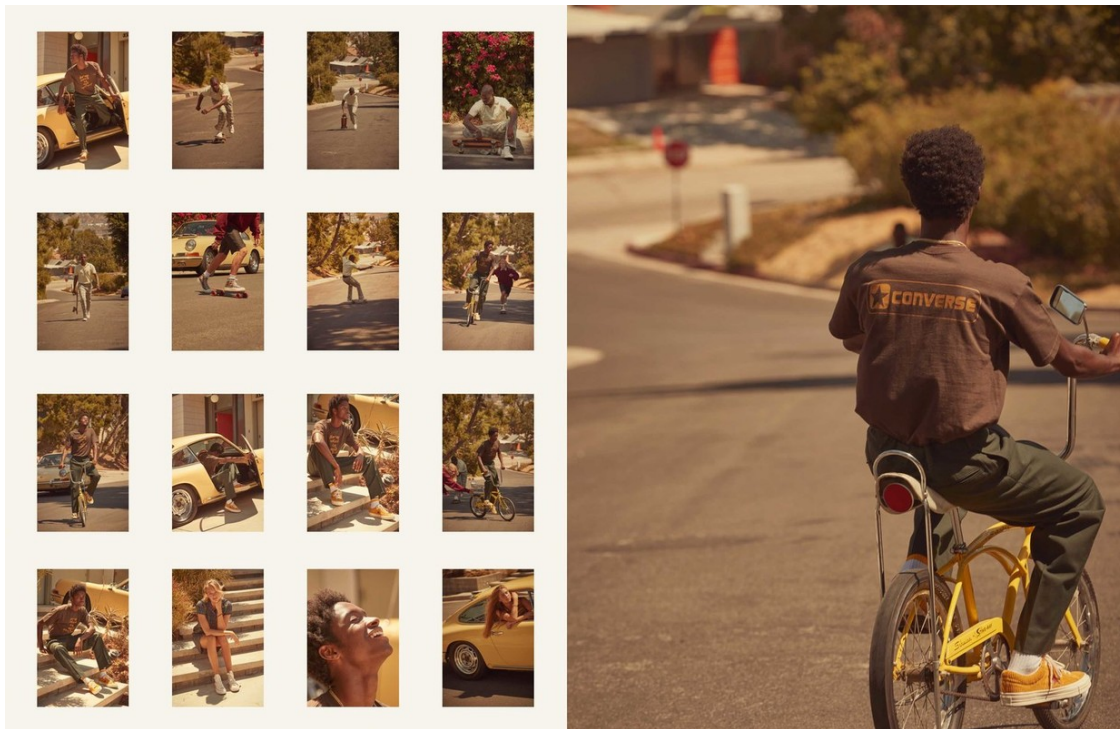

Art Department

Kenneth Cappello

www.art-dept.com