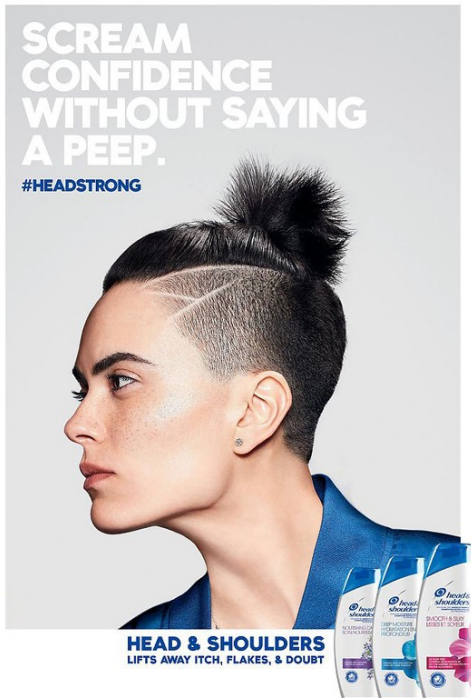

Art Department

Kenneth Cappello