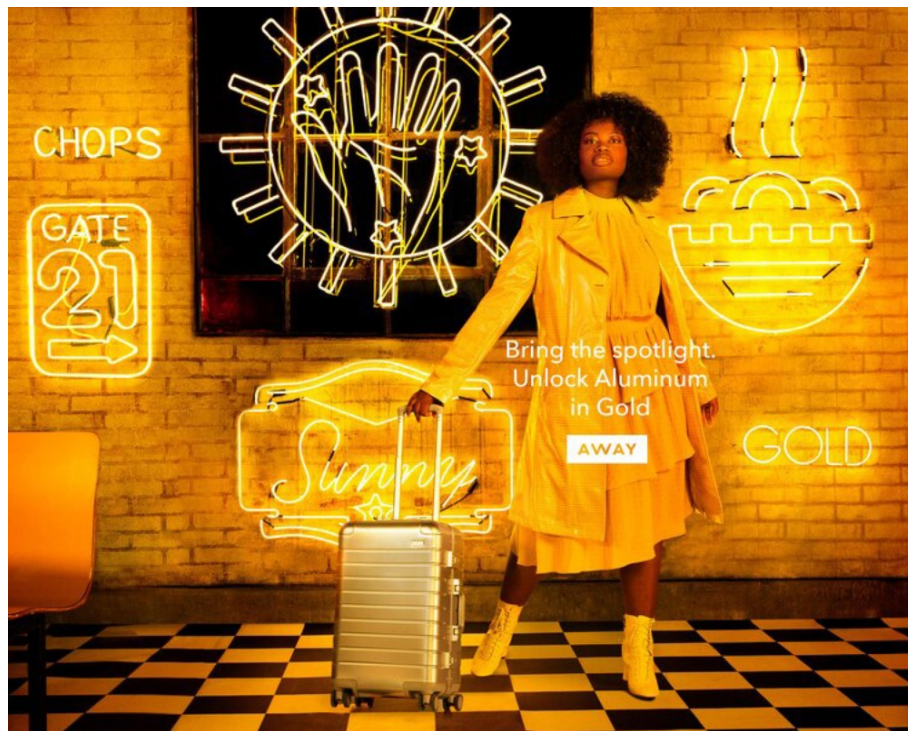

Art Department

Kenneth Cappello

www.art-dept.com