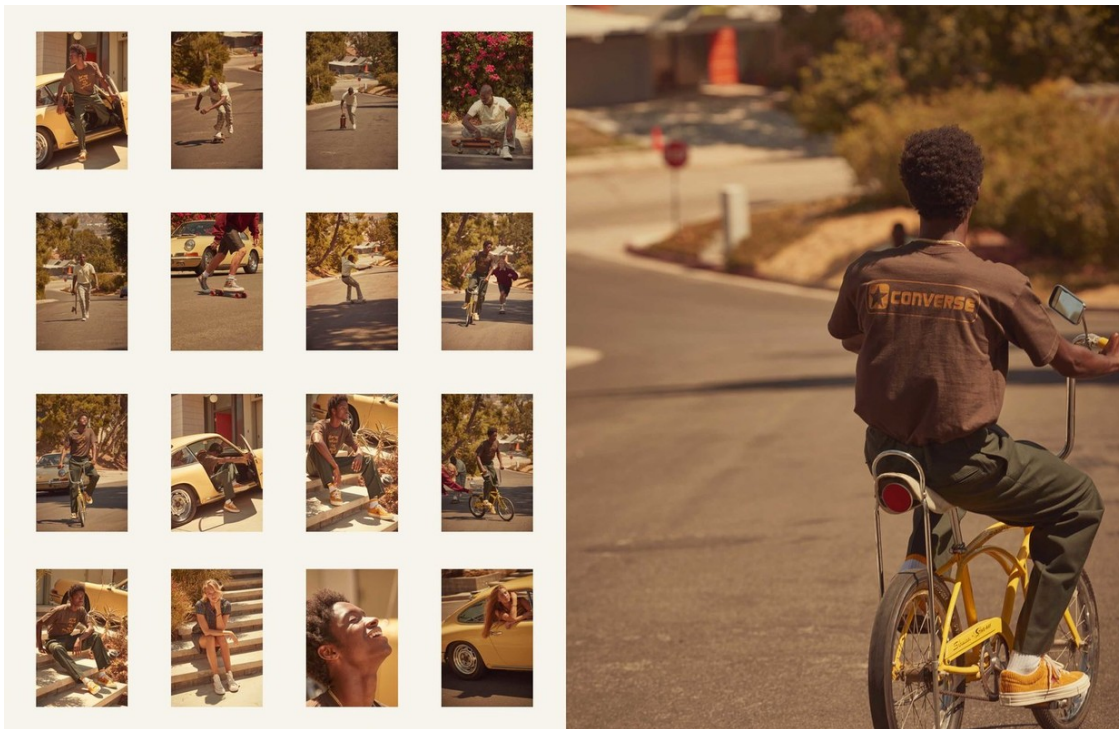

Art Department

Kenneth Cappello

www.art-dept.com