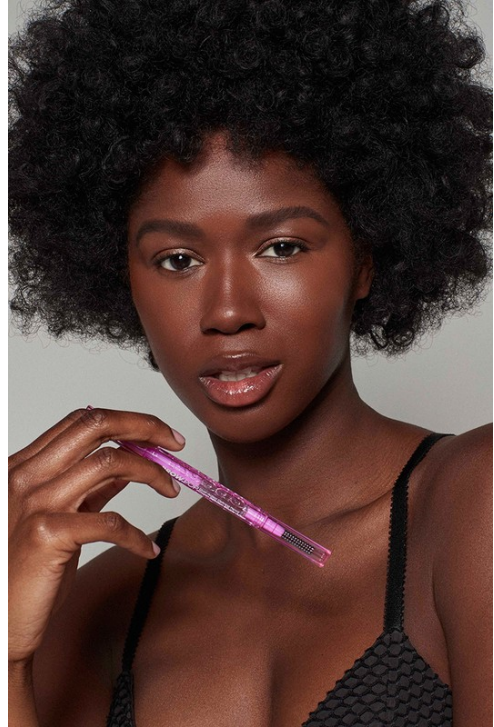

Art Department

Kenneth Cappello

www.art-dept.com