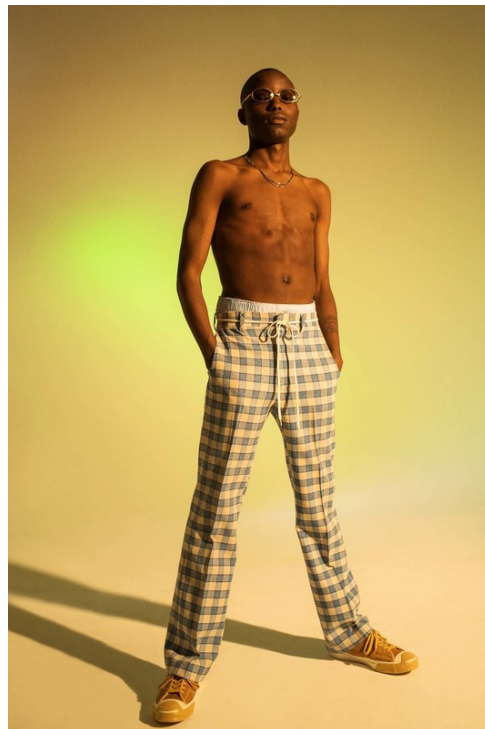

Art Department

Kenneth Cappello

www.art-dept.com