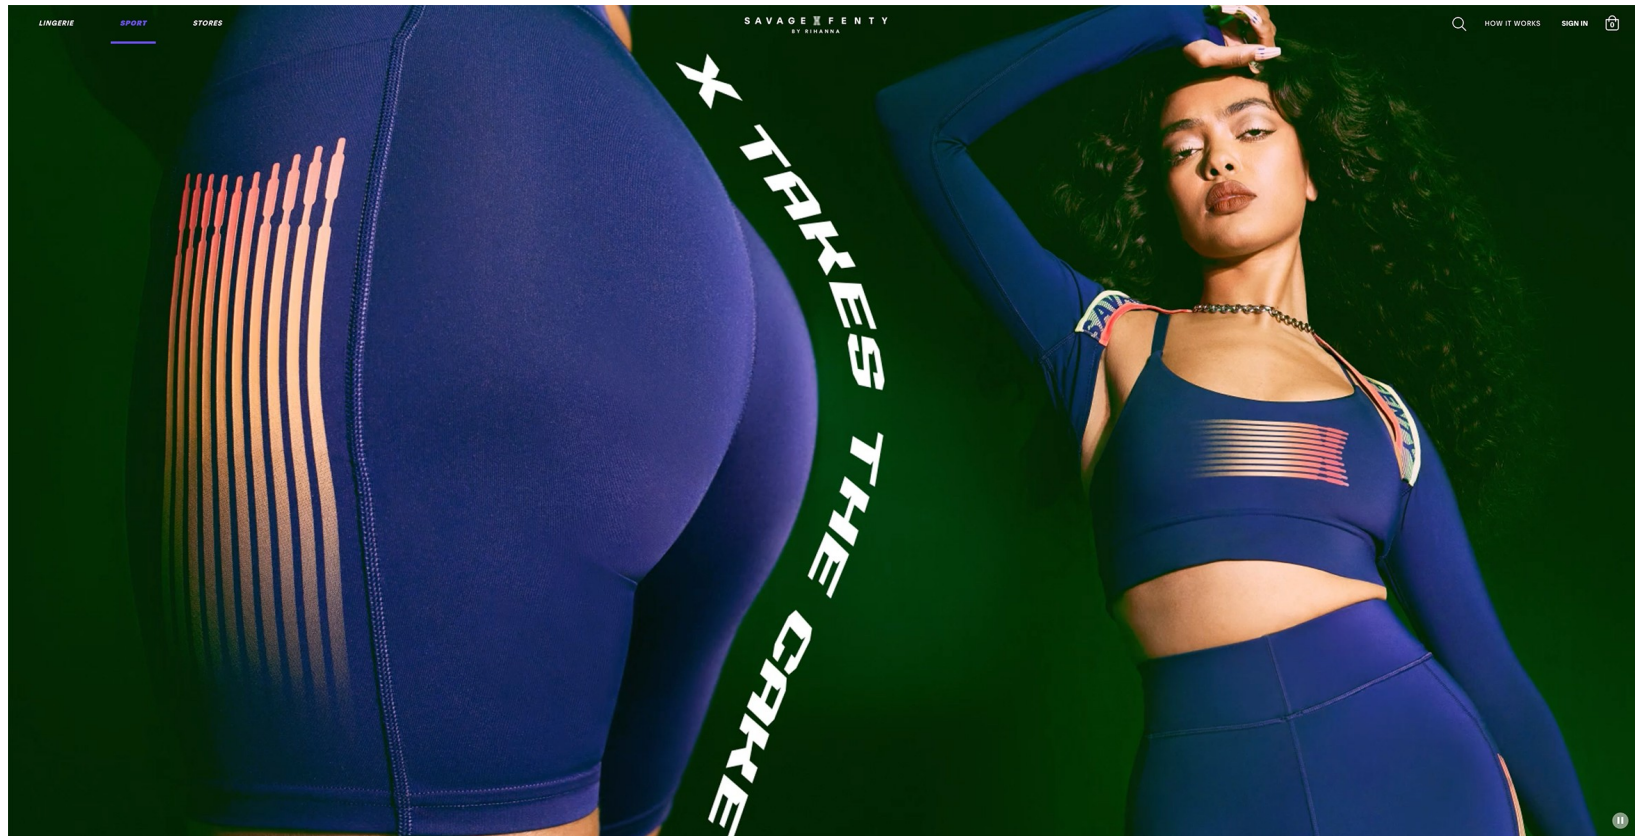

Art Department

Kenneth Cappello

www.art-dept.com