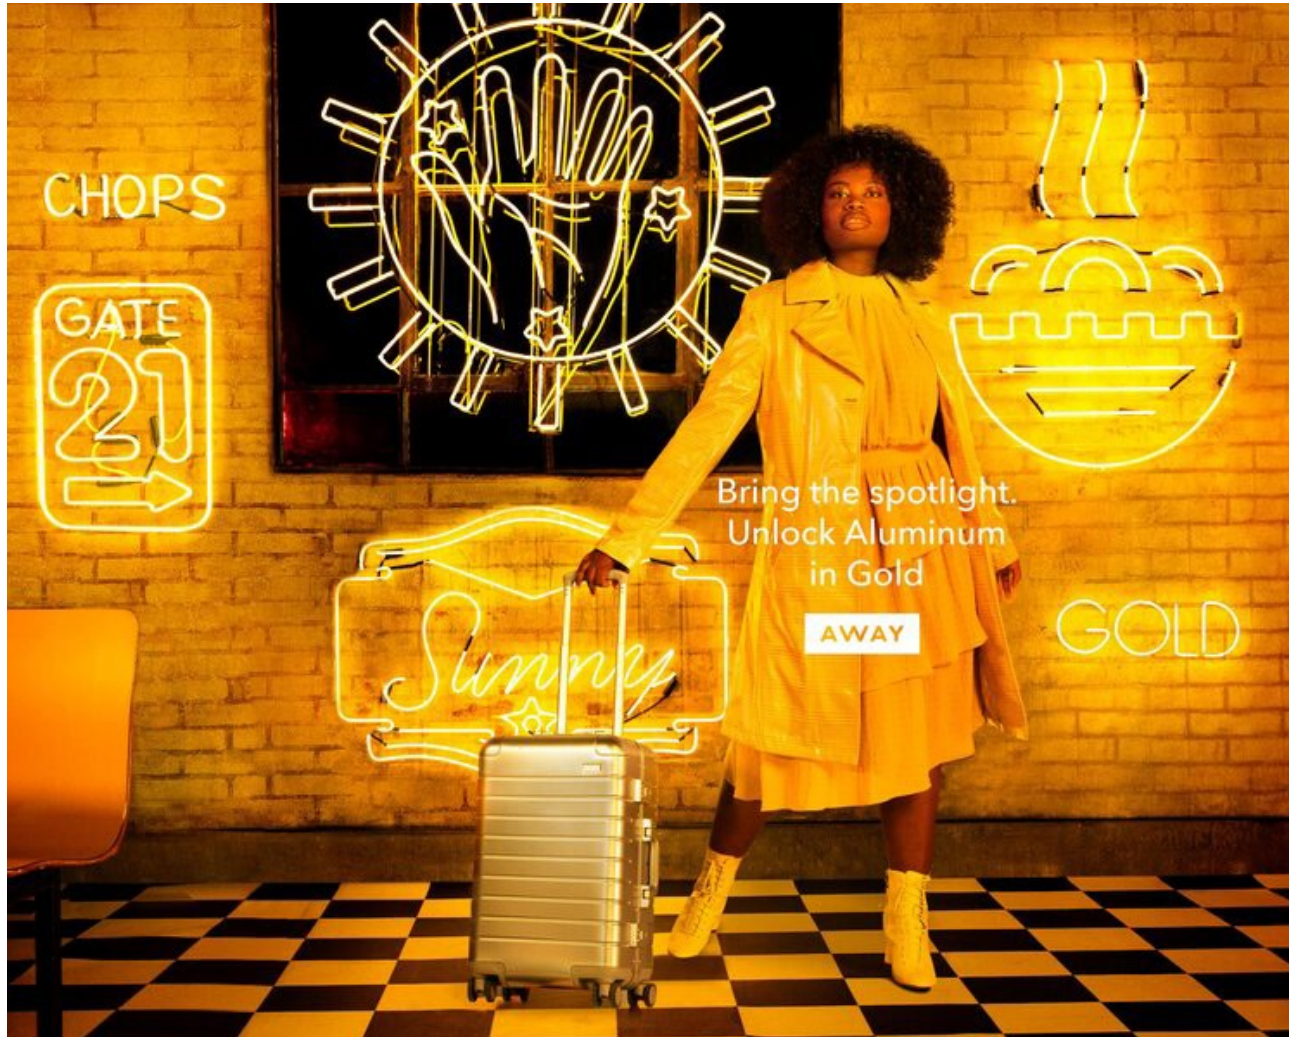

Art Department

Kenneth Cappello

www.art-dept.com